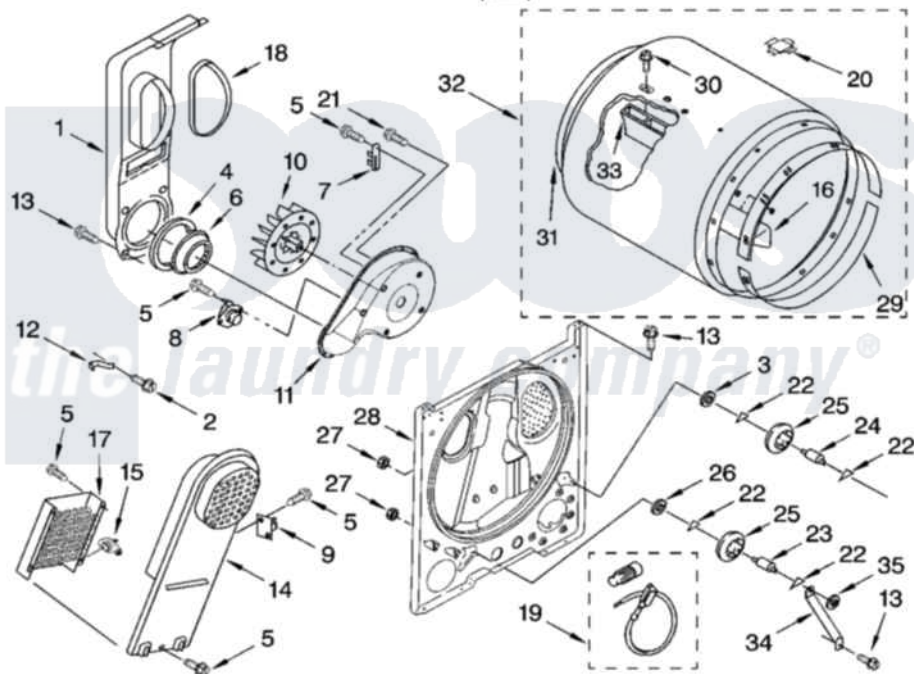

Whirlpool RED4400VQ1 03 - BULKHEAD PARTS

BULKHEAD PARTS

For Model: RED4400VQ1
(White)

W10253726

5

Whirlpool [Residential Whirlpool RED4400VQ1 Dryer Parts](#) Parts Diagram 03 - BULKHEAD PARTS
Click on the part number to view part

Item	Original Part Number	Replaced By	Status	Part Description
1	348368			Lint Chute Assembly
2	489463			Screw, 8-18 X 1/16
3	3388703			Washer, Support
4	347139			Seal, Lint Chute
5	90767			Screw, 8A X 3/8 HeX Washer Head Tapping
6	696302			Shield, Exhaust
7	3392519			Thermal Limiter
8	3387134			Thermostat, Internal-Bias
9	3977393	279816		Cutoff-Tml
10	694089			Wheel, Blower
11	8577230			Housing, Blower
12	8066155			Clip, Heater Box
13	343641	681414		Screw, 10AB X 1/2
14	8541818			Box, Heater
15	3977767			Thermostat, High Limit 250 F
16	3403636			Baffle, Drum

17	3403585	279838	Element
18	339956		Seal, Air Duct To Bulkhead
19	279457		Wire Kit, Terminal
20	8066086		Plug, Drum Hole
21	3390647	488729	Screw
22	690997		Washer, Thrust
23	3399506	W10359270	Shaft, Drum Roller Threads
24	3399507	W10359269	Shaft, Drum Roller Threads
25	3397590	349241T	Support
26	348197		Washer, Support
27	3359452		Nut, Lock
28	3403491	279796	Bulkhead
29	692526	279441	BeaRng-Rng
30	W10219342		Screw, Baffle Mounting
31	3406130	279857	Seal
32	695587		Drum Assembly
33	692490		Baffle, Drum
34	3976434		Bracket, Support Shaft
35	90296		Nut, Push On