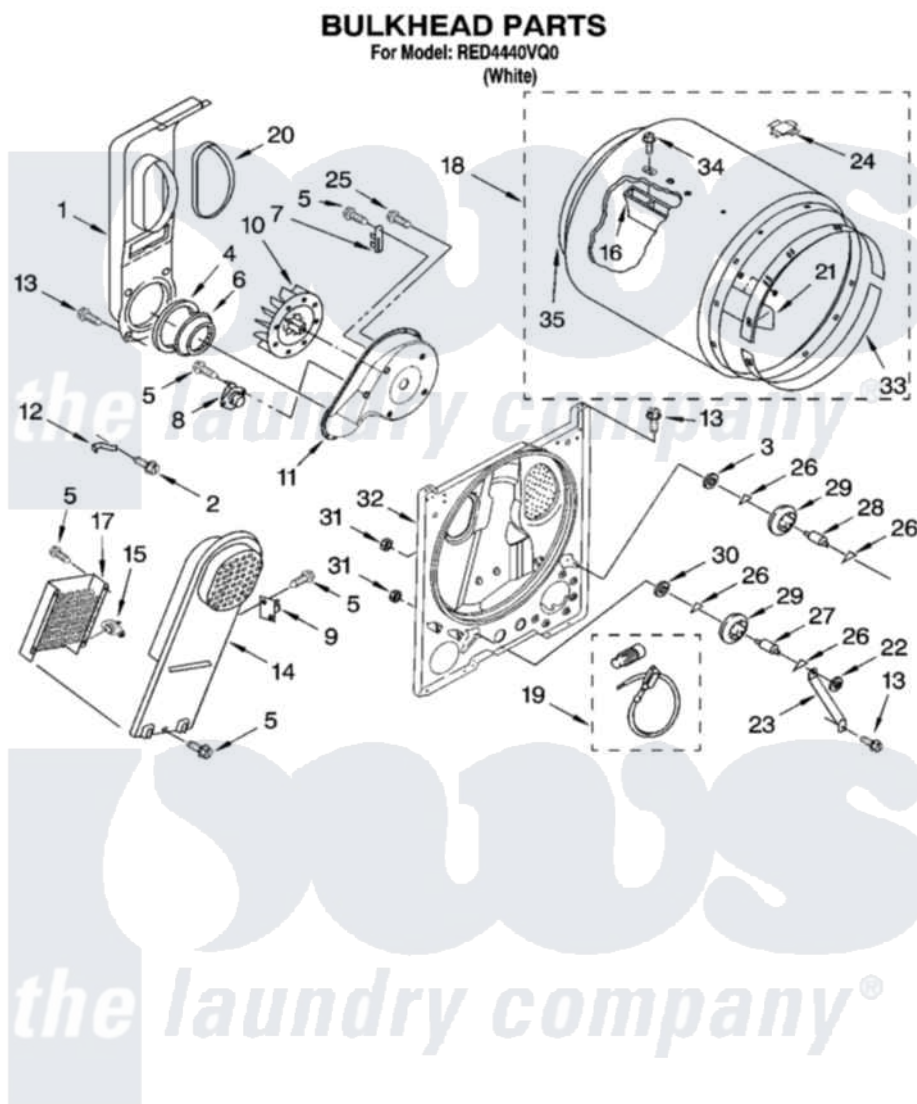

Whirlpool RED4440VQ0 03 - BULKHEAD PARTS, OPTIONAL PARTS (NOT INCLUDED)

W10211149

5

Whirlpool Residential Whirlpool RED4440VQ0 Dryer Parts Parts Diagram 03 - BULKHEAD PARTS, OPTIONAL PARTS (NOT INCLUDED)

Click on the part number to view part

Item	Original Part Number	Replaced By	Status	Part Description
1	348368			Lint Chute Assembly
2	489463			Screw, 8-18 X 1/16
3	3388703			Washer, Support
4	347139			Seal, Lint Chute
5	90767			Screw, 8A X 3/8 HeX Washer Head Tapping
6	696302			Shield, Exhaust
7	3392519			Thermal Limiter
8	3387134			Thermostat, Internal-Bias
9	3977393	279816		Cutoff-Tml
10	694089			Wheel, Blower
11	8577230			Housing, Blower
12	8066155			Clip, Heater Box
13	343641	681414		Screw, 10AB X 1/2
14	8541818			Box, Heater

15	3977767		Thermostat, High Limit 250 F
16	692490		Baffle, Drum
17	3403585	279838	Element
18	695587		Drum Assembly
19	279457		Wire Kit, Terminal
20	339956		Seal, Air Duct To Bulkhead
21	3403636		Baffle, Drum
22	90296		Nut, Push On
23	3976434		Bracket, Support Shaft
24	8066086		Plug, Drum Hole
25	3390647	488729	Screw
26	690997		Washer, Thrust
27	3399506	W10359270	Shaft, Drum Roller Threads
28	3399507	W10359269	Shaft, Drum Roller Threads
29	3397590	349241T	Support
30	348197		Washer, Support
31	3359452		Nut, Lock
32	3403491	279796	Bulkhead
33	692526	279441	BeaRng-Rng
34	W10109200		Screw, Baffle Mounting
35	3406130	279857	Seal
	BLANK	Not Available	ACCESSORY PARTS
"	279948	4392065	Kit, Dryer Repair
"	3406839		Dry Rack Assembly
"	8522199		Accessory Parts
"	72017		Paint, Touch-Up
"	350930		Paint, Pressurized Spray B
"	350938		Paint, Pressurized Spray B
"	799344		Paint, Touch-Up)