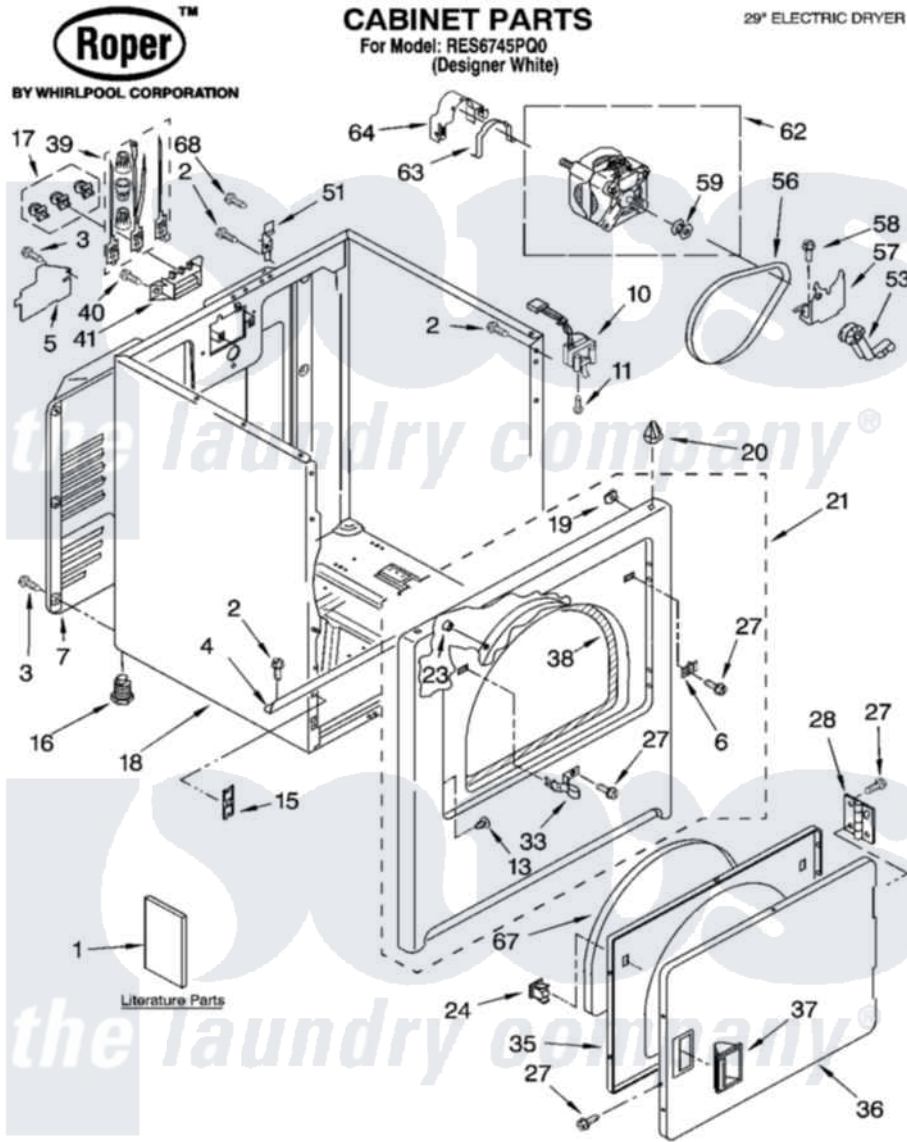

Whirlpool RES6745PQ0 01 - CABINET PARTS

8-04 Litho in U.S.A. (djc)

1

Part No. 8180519

Whirlpool [Residential Whirlpool RES6745PQ0 Dryer Parts](#) Parts Diagram 01 - CABINET PARTS

[Click on the part number to view part](#)

Item	Original Part Number	Replaced By	Status	Part Description
1	8535914		Not Available	Instructions, Installation
"	8533780		Not Available	Sheet, Cycle Feature
"	8533782		Not Available	Guide, Use & Care
"	8528190		Not Available	Wiring Diagram
"	N/A		Not Available	Following May Be Purchased
"	N/A		Not Available	DO-IT-YOURSELF REPAIR MANUALS
"	677818		Not Available	Manual, Do-It- Yourself Repair (Dryer)
2	343641	681414		Screw, 10AB X 1/2
3	693995			Screw, Hex Head
4	8541400			Bracket, Cabinet
5	3396795			Cover, Terminal Block
6	3403630			Plug, Strike Hole
7	3396805	280043		Panel-Rear
10	3406109	3406107		Door Switch Assembly
11	697773	3395530		Screw