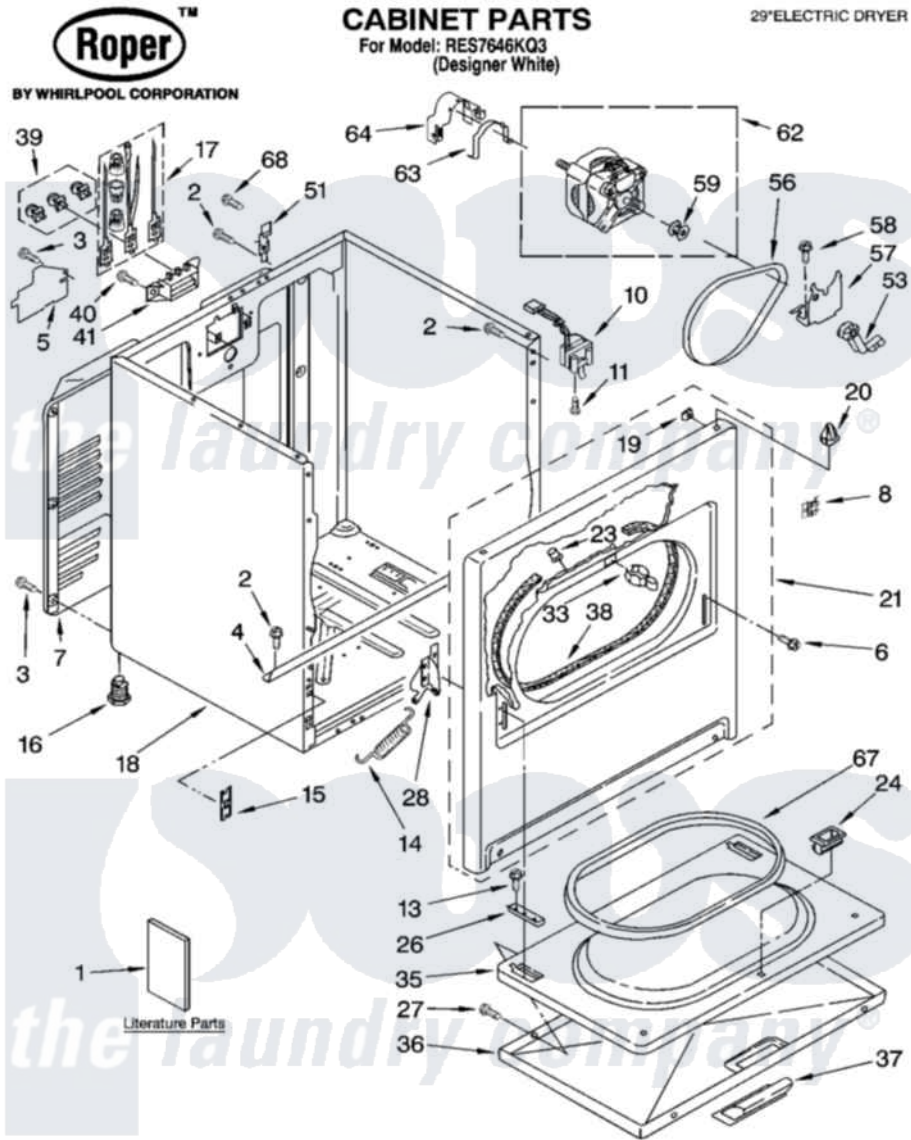

Whirlpool RES7646KQ3 01 - CABINET PARTS

04-04 Litho In U.S.A. (djc)

1

Part No. 8180340

Whirlpool Residential Whirlpool RES7646KQ3 Dryer Parts Parts Diagram 01 - CABINET PARTS

Click on the part number to view part

Item	Original Part Number	Replaced By	Status	Part Description
1	LIT3397618		Not Available	Literature Parts (Instructions, Installation)
"	LIT3405639		Not Available	Literature Parts (Guide, Use & Care)
"	LIT8528190		Not Available	Literature Parts (Wiring Diagram)
"	N/A		Not Available	Following May Be Purchased
"	N/A		Not Available	DO-IT-YOURSELF REPAIR MANUALS
"	677818		Not Available	Manual, Do-It- Yourself Repair (Dryer)
2	343641	681414		Screw, 10AB X 1/2
3	693995			Screw, Hex Head
4	8541400			Bracket, Cabinet
5	3396795			Cover, Terminal Block
6	342043	486146		Screw
7	3396805	280043		Panel-Rear
8	8546676	W10041960		Spring, Door