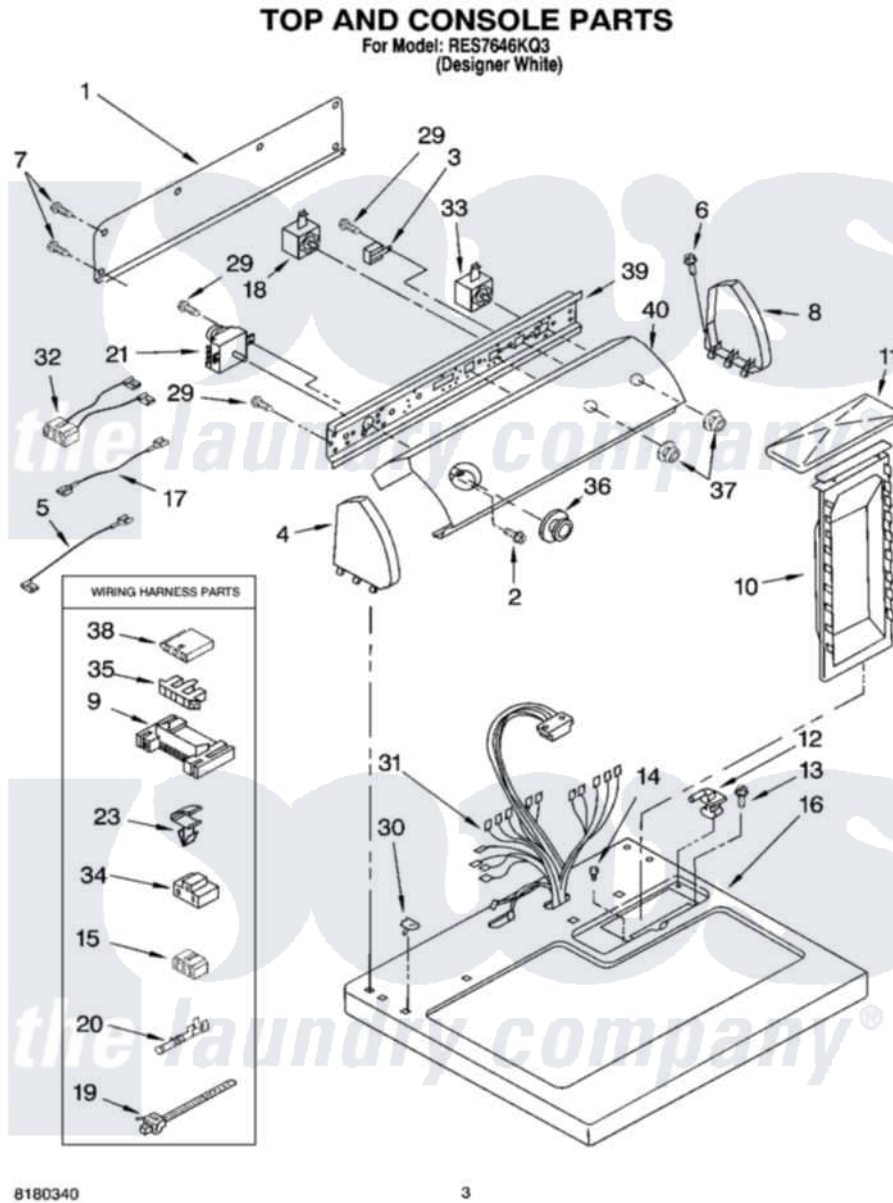

Whirlpool RES7646KQ3 02 - TOP AND CONSOLE PARTS

Whirlpool [Residential Whirlpool RES7646KQ3 Dryer Parts](#) Parts Diagram 02 - TOP AND CONSOLE PARTS
Click on the part number to view part

Item	Original Part Number	Replaced By	Status	Part Description
1	8274261			Do-It-Yourself Repair Manuals
2	3400859			Screw, Grounding
3	694419			Mini-Buzzer
4	8274437	279960		Endcap
5	3401694			Wire, Jumper
6	388326			Screw, 8-18 X 1.25
7	693995			Screw, Hex Head
8	8274434	279960		Endcap
9	3395683			Receptacle, Multi-Terminal
10	349639			HANDLE AND LINT SCREEN ASSEMBLY
11	8283378			Cover, Lint Screen
12	3978605	W10044470		Hinge, RH
"	3978606			Hinge, Lint Lid
13	688983	487240		Screw, For Mtg. Service Capacitor
14	297535	17258		Bumper

15	3347243		Block, Disconnect
16	8271390	8521918	Top
17	3401684		Jumper, Wire
18	3399639		Switch, Rotary Temperature
19	3391249		Cable Tie, Push Mount
20	94614		Terminal
21	3979617		Timer, 60 Hz
23	3394427		Clip-Harness
29	3390646	W10139210	Screw, 8-18 X 5/16
30	357213		Nut, Push-In
31	8299873	8576503	Harness, Wiring
32	3396029	8539893	Wire, Jumper
33	3398096		Switch, Push-To-Start
34	3401144		Connector
35	3397269		Connector, Timer
36	8274380	3957749	Knob
37	8274378		Knob, Control
38	3936144		Do-It-Yourself Repair Manuals
39	8271418		Bracket, Control
40	3977927		Panel, Control
"	N/A	Not Available	ACCESSORY PARTS
"	279948	4392065	Kit, Dryer Repair
"	3404351		Accessory Parts
"	8522199		Accessory Parts
"	72017		Paint, Touch-Up
"	350930		Paint, Pressurized Spray B
"	350938		Paint, Pressurized Spray B
"	799344		Paint, Touch-Up)