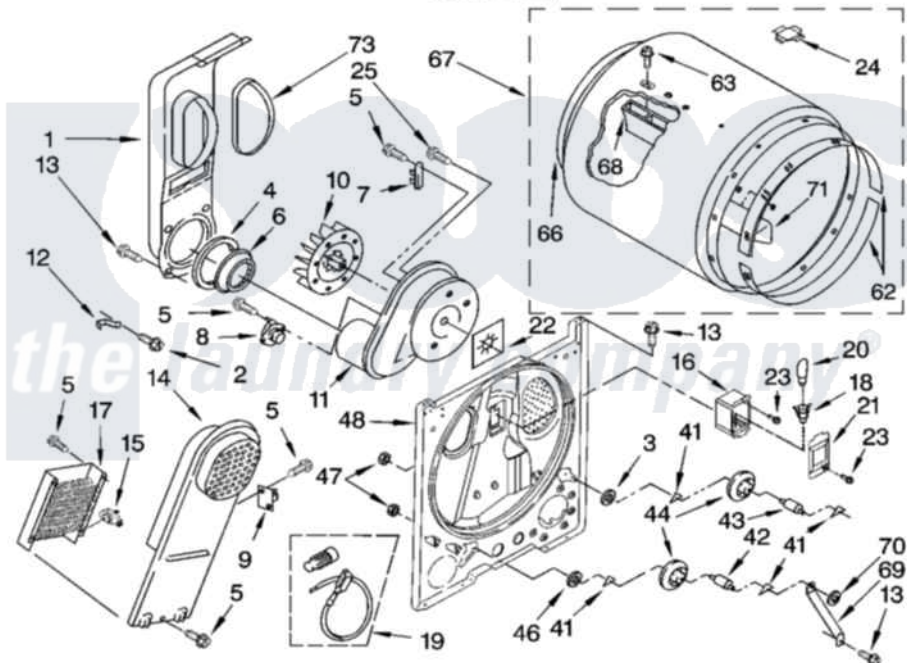

Whirlpool RES7646KQ3 03 - BULKHEAD PARTS

BULKHEAD PARTS

For Model: RES7646KQ3
(Designer White)

8180340

5

Whirlpool [Residential Whirlpool RES7646KQ3 Dryer Parts](#) Parts Diagram 03 - BULKHEAD PARTS
Click on the part number to view part

Item	Original Part Number	Replaced By	Status	Part Description
1	348368			Lint Chute Assembly
2	489463			Screw, 8-18 X 1/16
3	3388703			Washer, Support
4	347139			Seal, Lint Chute
5	90767			Screw, 8A X 3/8 HeX Washer Head Tapping
6	696302			Shield, Exhaust
7	3392519			Thermal Limiter
8	3387134			Thermostat, Internal-Bias
9	3977393	279816		Cutoff-Tml
10	694089			Wheel, Blower
11	8557384	8577230		Housing, Blower
12	8066155			Clip, Heater Box
13	343641	681414		Screw, 10AB X 1/2
14	8541818			Box, Heater
15	3977767			Thermostat, High Limit 250 F
16	3977373			Bracket, Drum Light

17	3403585	279838	Element
18	3403634	W10136369	Socket, Drum Light Assembly
19	279457		Wire Kit, Terminal
20	3406124	22002263	Lamp
21	3402841	8532165	Lens, Drum Light
22	3394196		Seal, Blower Shaft
23	487909	488729	Screw
24	8066086		Plug, Drum Hole
25	3390647	488729	Screw
41	690997		Washer, Thrust
42	3399506	W10359270	Shaft, Drum Roller Threads
43	3399507	W10359269	Shaft, Drum Roller Threads
44	3397588	349241T	Support
46	348197		Washer, Support
47	3359452		Nut, Lock
48	3403493	279798	Bulkhead
62	692526	279441	BeaRng-Rng
63	97787	W10109200	Screw, Baffle Mounting
66	3406130	279857	Seal
67	695587		Drum Assembly
68	692490		Baffle, Drum
69	3976434		Bracket, Support Shaft
70	90296		Nut, Push On
71	3403636		Baffle, Drum
73	339956		Seal, Air Duct To Bulkhead