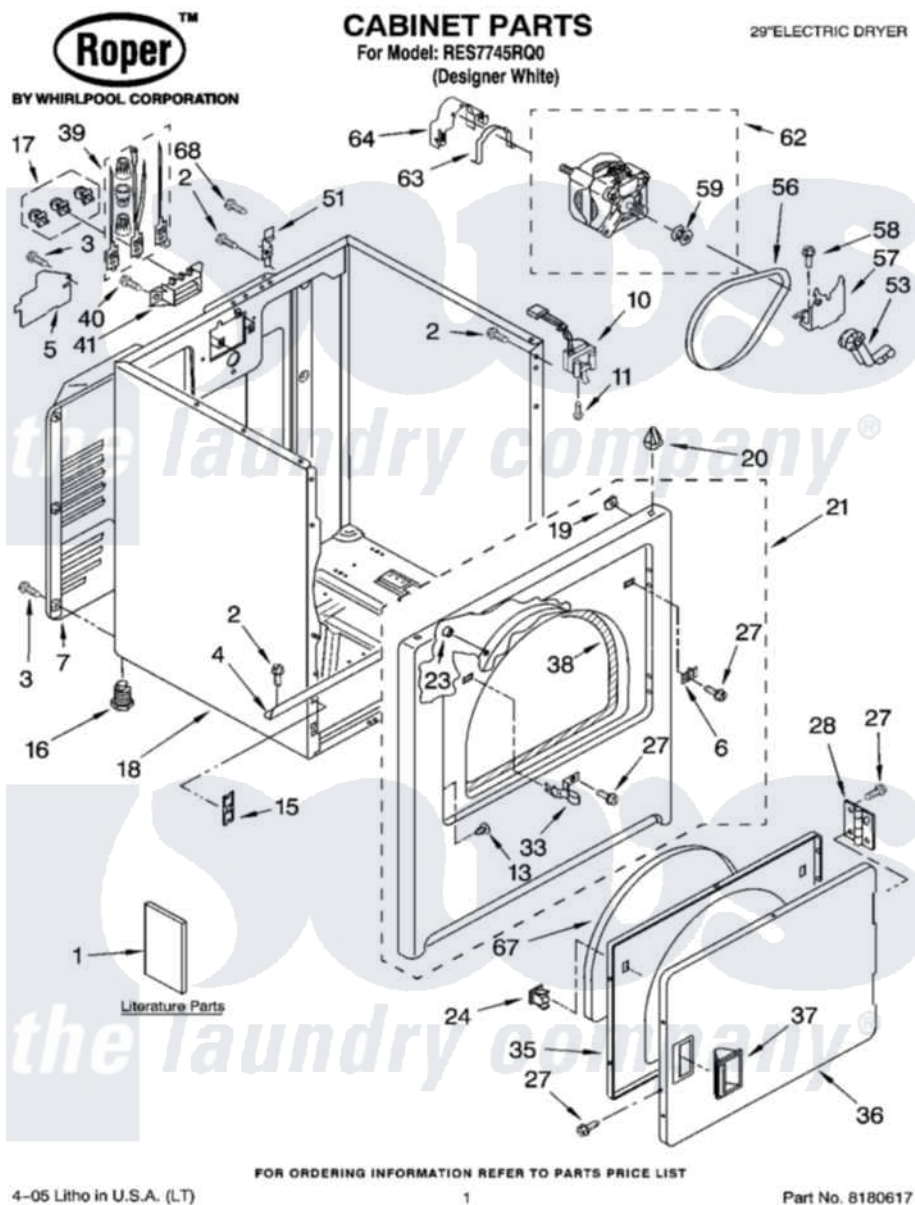

Whirlpool RES7745RQ0 01 - CABINET PARTS

4-05 Litho in U.S.A. (LT)

1

Part No. 8180617

Whirlpool Residential Whirlpool RES7745RQ0 Dryer Parts Parts Diagram 01 - CABINET PARTS

[Click on the part number to view part](#)

Item	Original Part Number	Replaced By	Status	Part Description
1	8535914		Not Available	Instructions, Installation
"	8533780		Not Available	Sheet, Cycle Feature
"	8533782		Not Available	Guide, Use & Care
"	8528190		Not Available	Wiring Diagram
"	N/A		Not Available	Following May Be Purchased
"	N/A		Not Available	DO-IT-YOURSELF REPAIR MANUALS
"	677818		Not Available	Manual, Do-It- Yourself Repair (Dryer)
2	343641	681414		Screw, 10AB X 1/2
3	693995			Screw, Hex Head
4	8541400			Bracket, Cabinet
5	3396795			Cover, Terminal Block
6	3403630			Plug, Strike Hole
7	3396805	280043		Panel-Rear
10	3406109	3406107		Door Switch Assembly
11	697773	3395530		Screw

13	3404413		Plug, Hinge Hole
15	3394083		Clip, Front Panel
16	3392100	49621	Feet-Leveling
"	279810		Foot-Optional
17	279318		Terminal Tinned And Brass Panel
18	8530603	8533643	Cabinet
19	98234		Clip, U-Bend
20	690363	18776	Lock, Front Top
21	3403444	279852	Panel
23	685203	279220	Clip
24	690081	279570	Latch
27	342055	488627	Screw
28	3405514	W10362431	Hinge And Pin Assembly
33	3403431		Strike, Panel
35	3402341		Door, Inner
36	3402335		Door, Front
37	3405184		Handle, Door
38	3406129		Seal And Bearing Assembly
39	279393		Terminal Block Screw Kit
40	3393008	308685	Side Trim)
41	3397659		Block, Terminal
51	238088	8066217	Hinge, Top
53	691366		Idler And Pulley Assembly
56	8066065	341241	Belt
57	348780		Base, Motor
58	3400500		Bolt, 3405245 5/16-18 X 3/4
59	3394341	W10299847	Pulley-Motor
62	8066206	279827	Motor-Drve
63	660658		Clamp, Motor Mounting 343481 685441
64	3404162		Clamp, Motor
67	3405246		Seal, Door Push-To-Start
68	697776	4331106	Screw, No.10-32 X 7/16