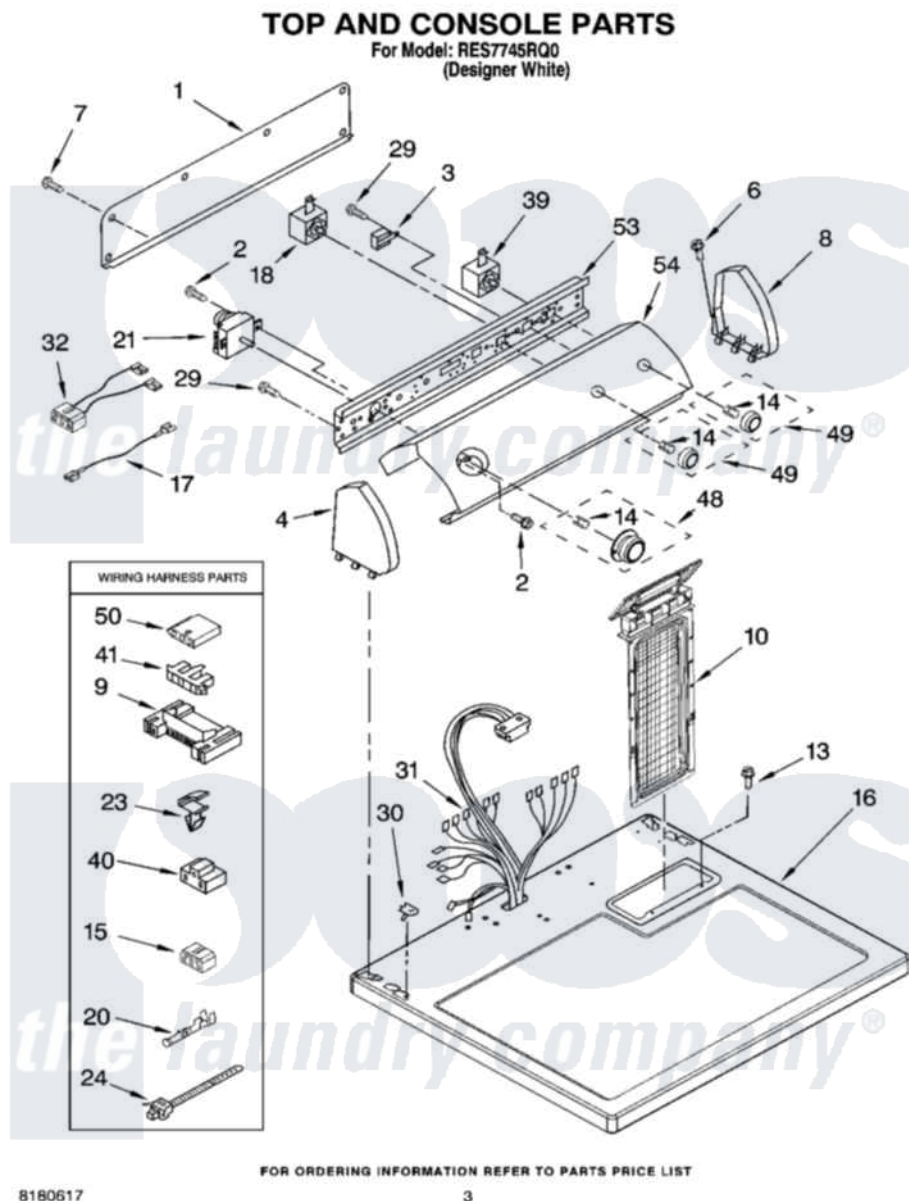

Whirlpool RES7745RQ0 02 - TOP AND CONSOLE PARTS

Whirlpool [Residential Whirlpool RES7745RQ0 Dryer Parts](#) Parts Diagram 02 - TOP AND CONSOLE PARTS
Click on the part number to view part

Item	Original Part Number	Replaced By	Status	Part Description
1	8274261			Do-It-Yourself Repair Manuals
2	8533951	3400859		Screw, Grounding
3	694419			Mini-Buzzer
4	8274437	279960		Endcap
6	388326			Screw, 8-18 X 1.25
7	693995			Screw, Hex Head
8	8274434	279960		Endcap
9	3395683			Receptacle, Multi-Terminal
10	8558463			HAndle And Lint Screen Assembly
13	688983	487240		Screw, For Mtg. Service Capacitor
14	8536939			Clip, Knob
15	3347243			Block, Disconnect
16	8557930	8563985		Top
17	3401684			Jumper, Wire
18	3399639			Switch, Rotary Temperature

20	94614		Terminal
21	3979617		Timer, 60 Hz
23	3394427		Clip-Harness
24	3391249		Cable Tie, Push Mount
29	8533971	90767	Screw, 8A X 3/8 HeX Washer Head Tapping
30	357213		Nut, Push-In
31	8299871	8576502	Harness, Wiring
32	8539893		Wire, Jumper
39	3398095		Switch, Push-To-Start
40	3401144		Connector
41	3397269		Connector, Timer
48	3957383		Timer Knob Assembly
49	8557460		Knob, Control
50	3936144		Do-It-Yourself Repair Manuals
53	8271418		Bracket, Control
54	8573819		Panel, Control