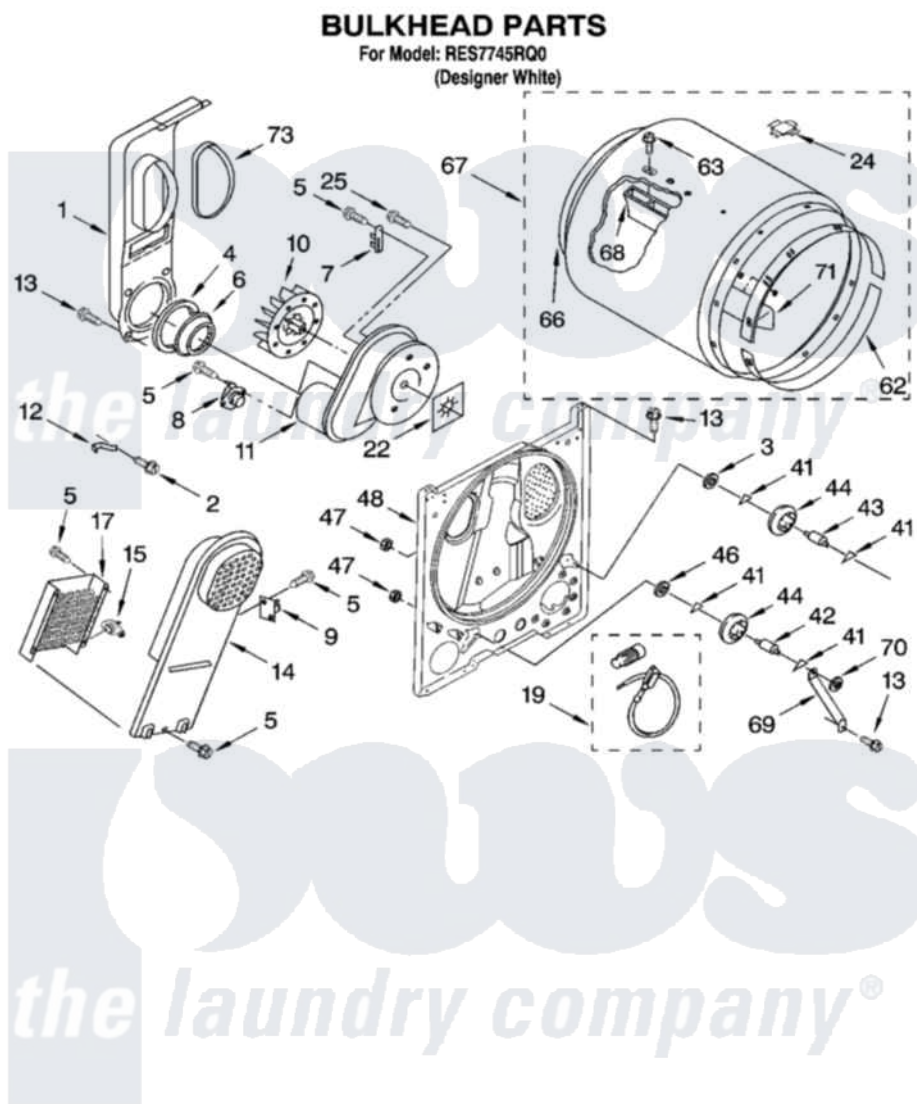

Whirlpool RES7745RQ0 03 - BULKHEAD PARTS, OPTIONAL PARTS (NOT INCLUDED)

8180617

FOR ORDERING INFORMATION REFER TO PARTS PRICE LIST

5

Whirlpool [Residential Whirlpool RES7745RQ0 Dryer Parts](#) Parts Diagram 03 - BULKHEAD PARTS, OPTIONAL PARTS (NOT INCLUDED)

[Click on the part number to view part](#)

Item	Original Part Number	Replaced By	Status	Part Description
1	348368			Lint Chute Assembly
2	489463			Screw, 8-18 X 1/16
3	3388703			Washer, Support
4	347139			Seal, Lint Chute
5	90767			Screw, 8A X 3/8 HeX Washer Head Tapping
6	696302			Shield, Exhaust
7	3392519			Thermal Limiter
8	3387134			Thermostat, Internal-Bias
9	3977393	279816		Cutoff-Tml
10	694089			Wheel, Blower
11	8557384	8577230		Housing, Blower
12	8066155			Clip, Heater Box
13	343641	681414		Screw, 10AB X 1/2
14	8541818			Box, Heater

15	3977767		Thermostat, High Limit 250 F
17	8565582	279838	Element
19	279457		Wire Kit, Terminal
22	3394196		Seal, Blower Shaft
24	8066086		Plug, Drum Hole
25	3390647	488729	Screw
41	690997		Washer, Thrust
42	3399506	W10359270	Shaft, Drum Roller Threads
43	3399507	W10359269	Shaft, Drum Roller Threads
44	3397590	349241T	Support
46	348197		Washer, Support
47	3359452		Nut, Lock
48	3403491	279796	Bulkhead
62	692526	279441	BeaRng-Rng
63	97787	W10109200	Screw, Baffle Mounting
66	3406130	279857	Seal
67	695587		Drum Assembly
68	692490		Baffle, Drum
69	3976434		Bracket, Support Shaft
70	90296		Nut, Push On
71	3403636		Baffle, Drum
73	339956		Seal, Air Duct To Bulkhead
	N/A	Not Available	ACCESSORY PARTS
"	279948	4392065	Kit, Dryer Repair
"	3406839		Dry Rack Assembly
"	8522199		Accessory Parts
"	72017		Paint, Touch-Up
"	350930		Paint, Pressurized Spray B
"	350938		Paint, Pressurized Spray B
"	799344		Paint, Touch-Up)