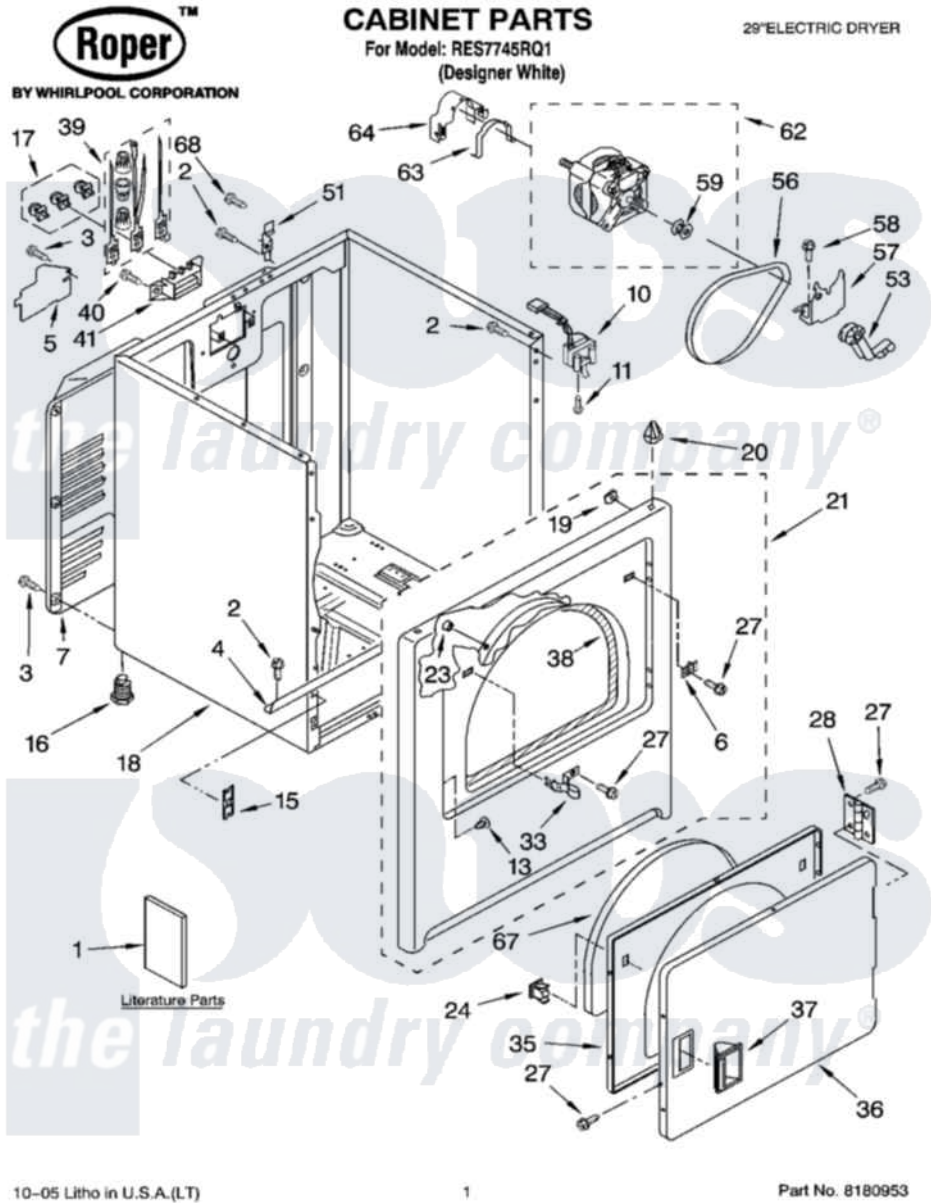

# Whirlpool RES7745RQ1 01 - CABINET PARTS

10-05 Litho in U.S.A.(LT)

1

Part No. 8180953

Whirlpool Residential Whirlpool RES7745RQ1 Dryer Parts Parts Diagram 01 - CABINET PARTS  
 Click on the part number to view part

Item	Original Part Number	Replaced By	Status	Part Description
1	8577187		Not Available	Instructions, Installation
"	8533780		Not Available	Sheet, Cycle Feature
"	8578192		Not Available	Guide, Use & Care
"	8528190		Not Available	Wiring Diagram
"	N/A		Not Available	Following May Be Purchased
"	N/A		Not Available	DO-IT-YOURSELF REPAIR MANUALS
"	677818		Not Available	Manual, Do-It- Yourself Repair (Dryer)
2	343641	<a href="#">681414</a>		Screw, 10AB X 1/2
3	<a href="#">693995</a>			Screw, Hex Head
4	<a href="#">8541400</a>			Bracket, Cabinet
5	<a href="#">3396795</a>			Cover, Terminal Block
6	<a href="#">3403630</a>			Plug, Strike Hole
7	3396805	<a href="#">280043</a>		Panel-Rear
10	3406109	<a href="#">3406107</a>		Door Switch Assembly
11	697773	<a href="#">3395530</a>		Screw