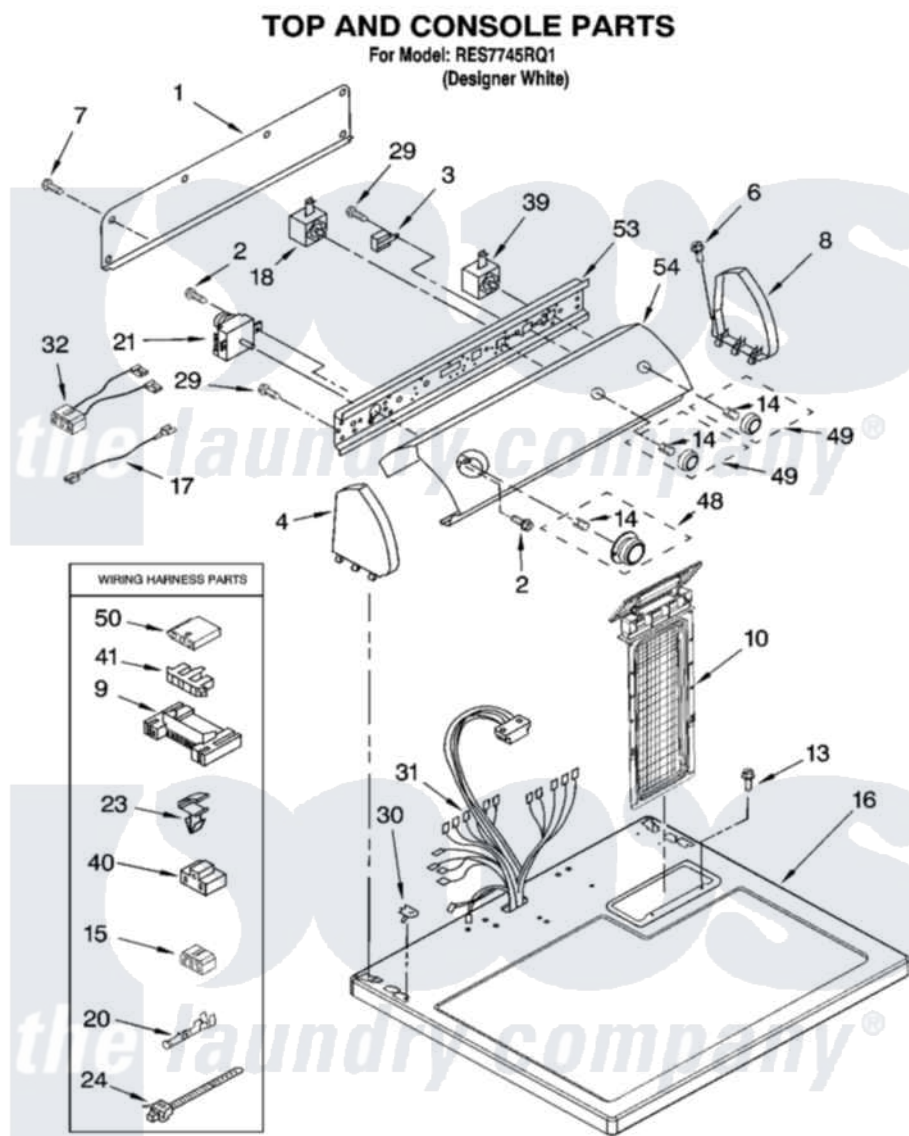

Whirlpool RES7745RQ1 02 - TOP AND CONSOLE PARTS

81B0953

3

Whirlpool [Residential Whirlpool RES7745RQ1 Dryer Parts](#) Parts Diagram 02 - TOP AND CONSOLE PARTS
Click on the part number to view part

Item	Original Part Number	Replaced By	Status	Part Description
1	8274261			Do-It-Yourself Repair Manuals
2	8533951	3400859		Screw, Grounding
3	694419			Mini-Buzzer
4	8274437	279960		Endcap
6	388326			Screw, 8-18 X 1.25
7	693995			Screw, Hex Head
8	8274434	279960		Endcap
9	3395683			Receptacle, Multi-Terminal
10	8558463			HAndle And Lint Screen Assembly
13	688983	487240		Screw, For Mtg. Service Capacitor
14	8536939			Clip, Knob
15	3347243			Block, Disconnect
16	8557930	8563985		Top
17	3401684			Jumper, Wire
18	3399639			Switch, Rotary Temperature

20	94614		Terminal
21	3979617		Timer, 60 Hz
23	3394427		Clip-Harness
24	3391249		Cable Tie, Push Mount
29	8533971	90767	Screw, 8A X 3/8 HeX Washer Head Tapping
30	357213		Nut, Push-In
31	8299871	8576502	Harness, Wiring
32	8539893		Wire, Jumper
39	3398095		Switch, Push-To-Start
40	3401144		Connector
41	3397269		Connector, Timer
48	3957383		Timer Knob Assembly
49	8557460		Knob, Control
50	3936144		Do-It-Yourself Repair Manuals
53	8271418		Bracket, Control
54	8573819		Panel, Control