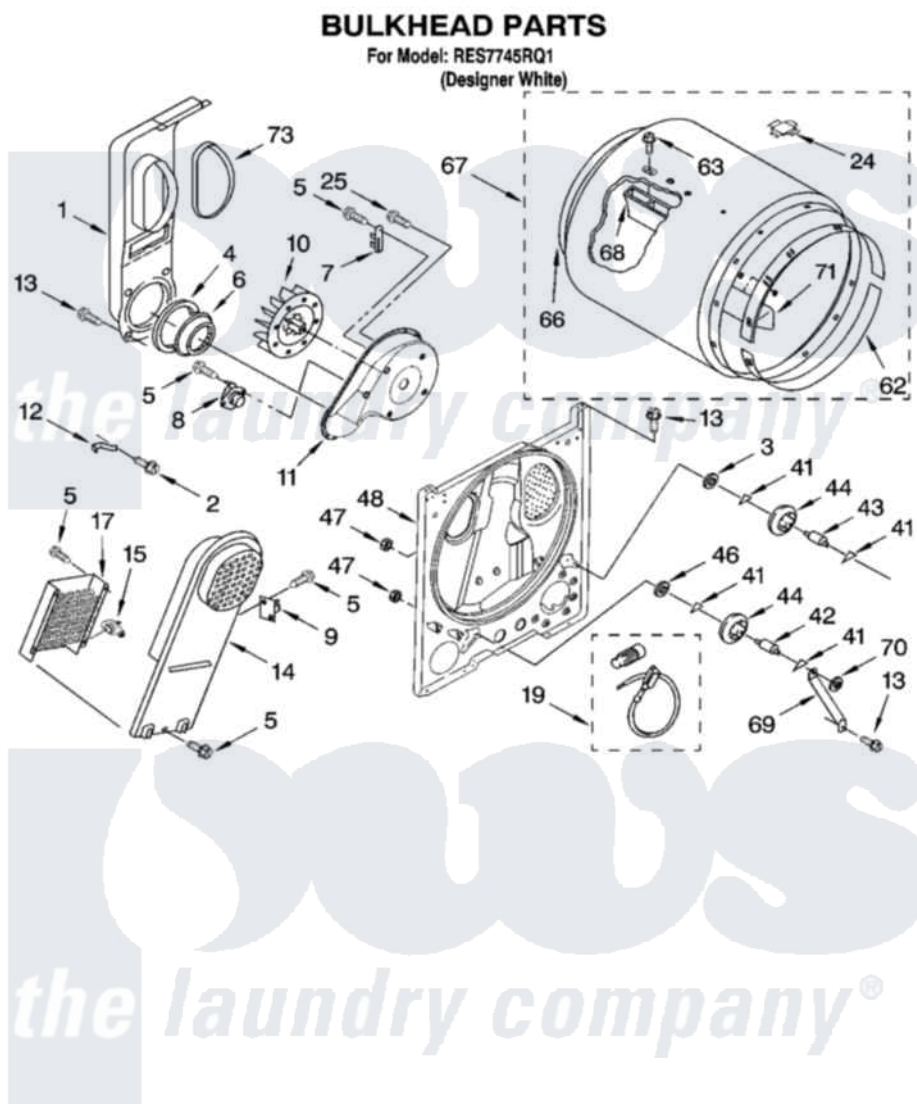

Whirlpool RES7745RQ1 03 - BULKHEAD PARTS, OPTIONAL PARTS (NOT INCLUDED)

8180953

5

Whirlpool [Residential Whirlpool RES7745RQ1 Dryer Parts](#) Parts Diagram 03 - BULKHEAD PARTS, OPTIONAL PARTS (NOT INCLUDED)

[Click on the part number to view part](#)

Item	Original Part Number	Replaced By	Status	Part Description
1	<a href="#">348368</a>			Lint Chute Assembly
2	<a href="#">489463</a>			Screw, 8-18 X 1/16
3	<a href="#">3388703</a>			Washer, Support
4	<a href="#">347139</a>			Seal, Lint Chute
5	<a href="#">90767</a>			Screw, 8A X 3/8 HeX Washer Head Tapping
6	<a href="#">696302</a>			Shield, Exhaust
7	<a href="#">3392519</a>			Thermal Limiter
8	<a href="#">3387134</a>			Thermostat, Internal-Bias
9	3977393	<a href="#">279816</a>		Cutoff-Tml
10	<a href="#">694089</a>			Wheel, Blower
11	<a href="#">8577230</a>			Housing, Blower
12	<a href="#">8066155</a>			Clip, Heater Box
13	343641	<a href="#">681414</a>		Screw, 10AB X 1/2
14	<a href="#">8541818</a>			Box, Heater