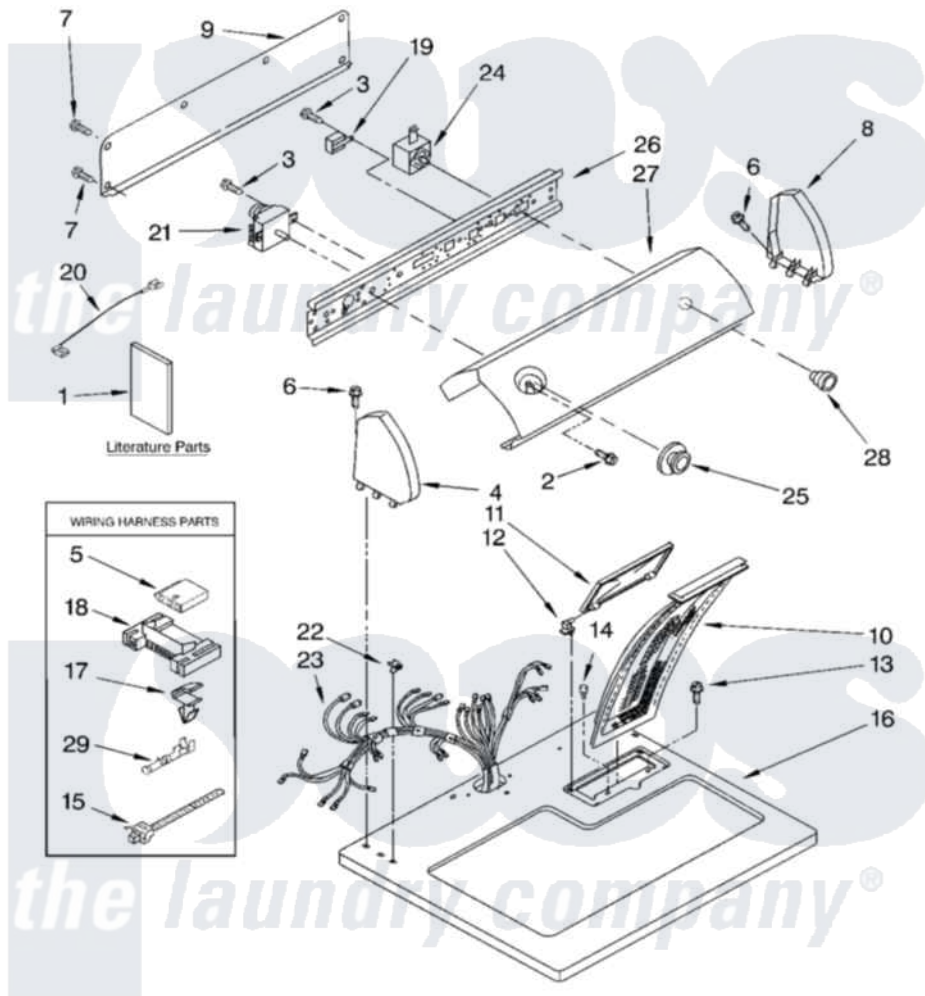

# Whirlpool REX2614LQ0 01 - TOP AND CONSOLE PARTS

## TOP AND CONSOLE PARTS

For Model: REX2614LQ0  
(Designer White)

29" ELECTRIC DRYER

06-03 Litho in U.S.A. (djc)

1

Part No. 8180076

[Whirlpool Residential Whirlpool REX2614LQ0 Dryer Parts](#) Parts Diagram 01 - TOP AND CONSOLE PARTS

[Click on the part number to view part](#)

Item	Original Part Number	Replaced By	Status	Part Description
1	LIT3405639		Not Available	Literature Parts (Guide, Use & Care)
"	LIT3397618		Not Available	Literature Parts (Instructions, Installation)
"	LIT8528187		Not Available	Literature Parts (Wiring Diagram)
"	N/A		Not Available	Following May Be Purchased DO-IT-YOURSELF REPAIR MANUALS
"	LIT677818	<a href="#">677818L</a>		Diy
2	<a href="#">3400859</a>			Screw, Grounding
3	3390646	<a href="#">W10139210</a>		Screw, 8-18 X 5/16
4	8274437	<a href="#">279960</a>		Endcap
5	<a href="#">3936144</a>			Do-It-Yourself Repair Manuals
6	<a href="#">388326</a>			Screw, 8-18 X 1.25
7	<a href="#">693995</a>			Screw, Hex Head
8	8274434	<a href="#">279960</a>		Endcap
9	<a href="#">8274261</a>			Do-It-Yourself Repair Manuals