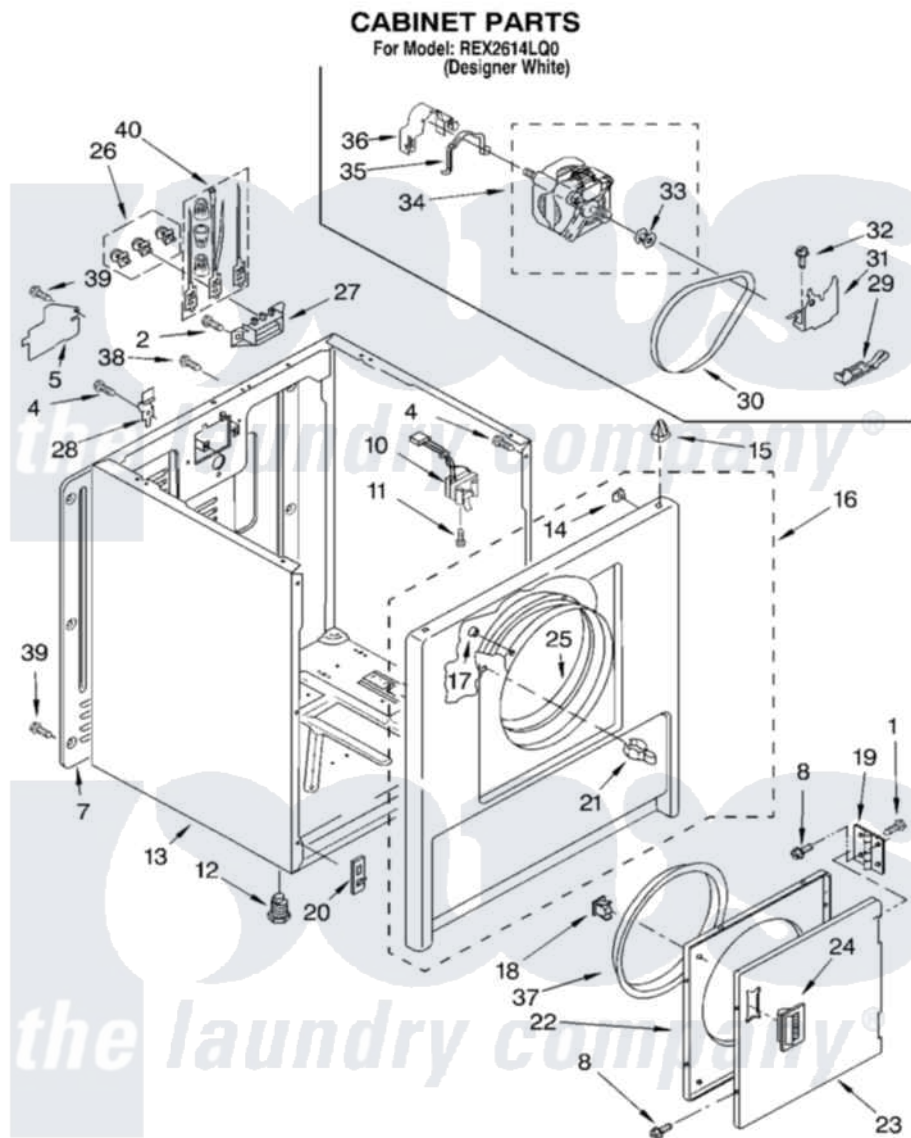

Whirlpool REX2614LQ0 02 - CABINET PARTS

8180076

3

Whirlpool Residential Whirlpool REX2614LQ0 Dryer Parts Parts Diagram 02 - CABINET PARTS

Click on the part number to view part

Item	Original Part Number	Replaced By	Status	Part Description
1	342055	488627		Screw
2	3393008	308685		Side Trim)
4	343641	681414		Screw, 10AB X 1/2
5	3396795			Cover, Terminal Block
7	3396807	280040		Panel-Rear
8	694091			Trim, Side Right Hand
10	3406102			Door Switch Assembly
11	697773	3395530		Screw
12	3392100	49621		Feet-Leveling
"	279810			Foot-Optional
13	8530603	8533643		Cabinet
14	98234			Clip, U-Bend
15	690363	18776		Lock, Front Top
16	693197	280062		Panel
17	685203	279220		Clip
18	3389441			Door Catch Assembly

19	348023		Hinge And Pin Assembly
20	3394083		Clip, Front Panel
21	696144	279570	Latch
22	695656	280077	Door
23	348205		Door, Front
24	686711		Handle, Door
25	8066123	279264	Air Channel Box
26	279393		Terminal Block Screw Kit
27	3397659		Block, Terminal
28	238088	8066217	Hinge, Top
29	3394332	691366	Idler And Pulley Assembly
30	8066065	341241	Belt
31	348780		Base, Motor
32	3400500		Bolt, 3405245 5/16-18 X 3/4
33	3394341	W10299847	Pulley-Motor
34	8538262	279827	Motor-Drve
35	660658		Clamp, Motor Mounting 343481 685441
36	3404162		Clamp, Motor
37	3390734		Seal, Door
38	697776	4331106	Screw, No.10-32 X 7/16
39	693995		Screw, Hex Head
40	279318		Terminal Tinned And Brass Panel