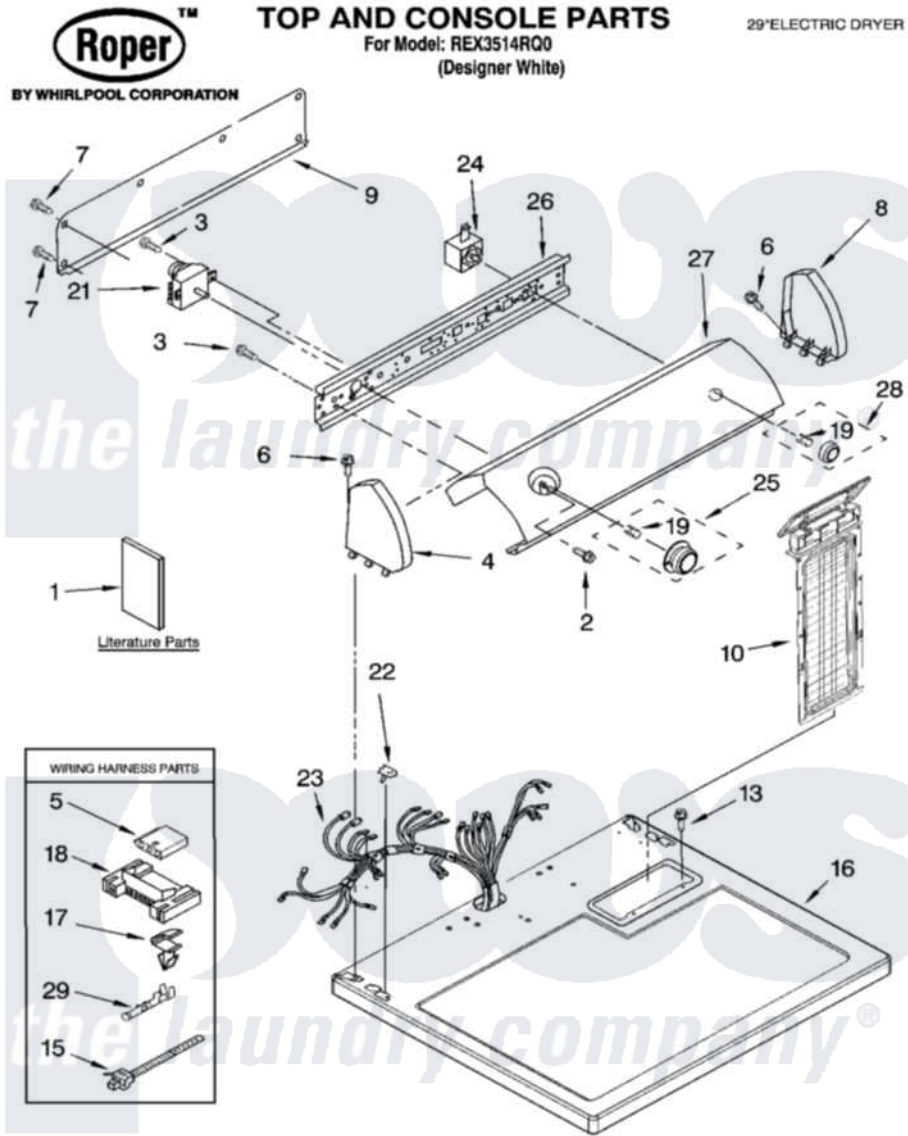

Whirlpool REX3514RQ0 01 - TOP AND CONSOLE PARTS

5-05 Litho in U.S.A. (LT)

1

Part No. 8180683

Whirlpool [Residential Whirlpool REX3514RQ0 Dryer Parts](#) Parts Diagram 01 - TOP AND CONSOLE PARTS
 Click on the part number to view part

Item	Original Part Number	Replaced By	Status	Part Description
1	8533782		Not Available	Guide, Use & Care
"	8535914		Not Available	Instructions, Installation
"	8533780		Not Available	Sheet, Cycle Feature
"	8528187			Wiring Diagram
"	N/A		Not Available	Following May Be Purchased DO-IT-YOURSELF REPAIR MANUALS
"	677818		Not Available	Manual, Do-It- Yourself Repair (Dryer)
2	8533951	3400859		Screw, Grounding
3	8533971	90767		Screw, 8A X 3/8 HeX Washer Head Tapping
4	8274437	279960		Endcap
5	3936144			Do-It-Yourself Repair Manuals
6	388326			Screw, 8-18 X 1.25
7	693995			Screw, Hex Head
8	8274434	279960		Endcap
9	8274261			Do-It-Yourself Repair Manuals

10	8558467		Screen, Lint
13	688983	487240	Screw, For Mtg. Service Capacitor
15	3391249		Cable Tie, Push Mount
16	8557930	8563985	Top
17	3394427		Clip-Harness
18	3395683		Receptacle, Multi-Terminal
19	8536939		Clip, Knob
21	8299780		Timer, 60 Hz
22	357213		Nut, Push-In
23	8299865	8576499	Harness, Wiring
24	3977456		Switch, Push-To-Start
25	3957383		Timer Knob Assembly
26	8271418		Bracket, Control
27	8573817		Panel, Control
28	8557462		Knob, Push-To-Start
29	94614		Terminal