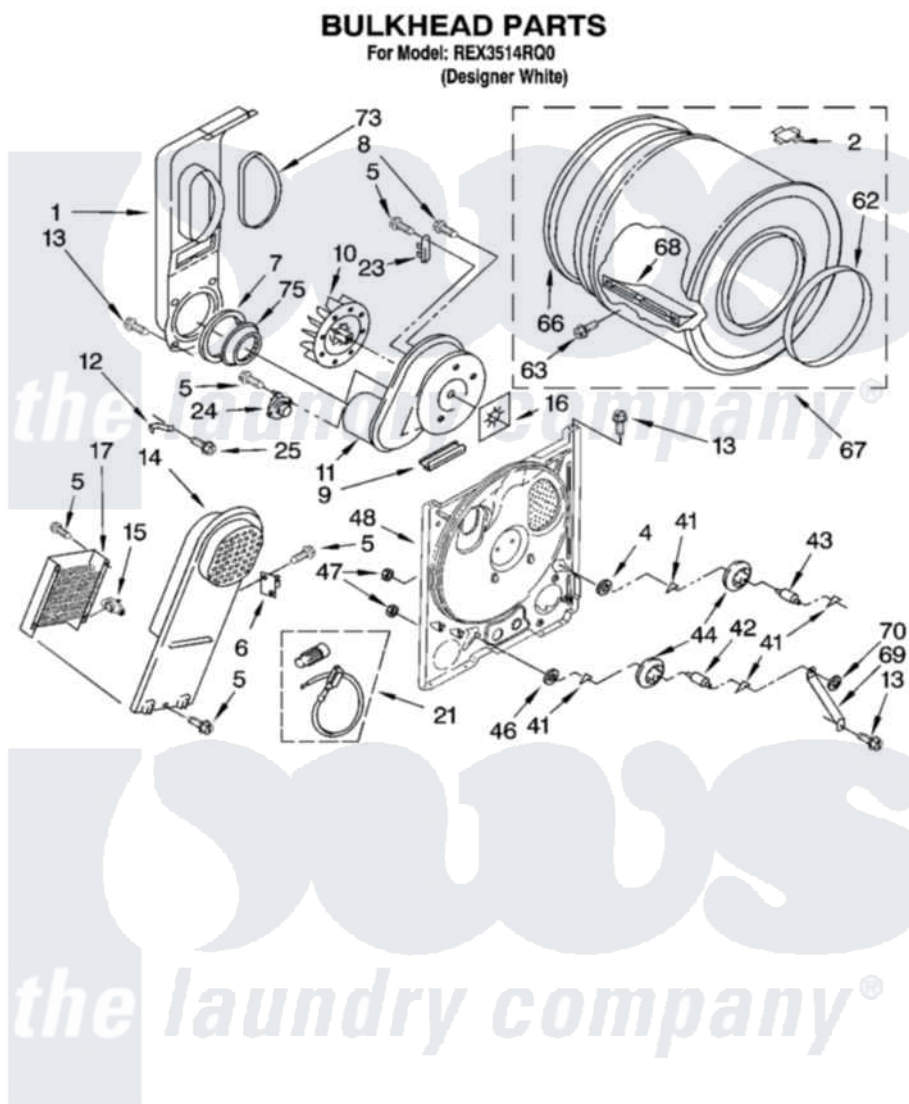

Whirlpool REX3514RQ0 03 - BULKHEAD PARTS, OPTIONAL PARTS (NOT INCLUDED)

8180683

5

Whirlpool Residential Whirlpool REX3514RQ0 Dryer Parts Parts Diagram 03 - BULKHEAD PARTS, OPTIONAL PARTS (NOT INCLUDED)

Click on the part number to view part

| Item | Original Part Number    | Replaced By             | Status | Part Description                        |
|------|-------------------------|-------------------------|--------|---|
| 1    | 694283                  | <a href="#">279505</a>  |        | Chute                                   |
| 2    | <a href="#">8066086</a> |                         |        | Plug, Drum Hole                         |
| 4    | <a href="#">3388703</a> |                         |        | Washer, Support                         |
| 5    | <a href="#">90767</a>   |                         |        | Screw, 8A X 3/8 HeX Washer Head Tapping |
| 6    | 3977393                 | <a href="#">279816</a>  |        | Cutoff-Tml                              |
| 7    | <a href="#">347139</a>  |                         |        | Seal, Lint Chute                        |
| 8    | 3390647                 | <a href="#">488729</a>  |        | Screw                                   |
| 9    | 3392247                 | <a href="#">686889</a>  |        | Pad                                     |
| 10   | <a href="#">694089</a>  |                         |        | Wheel, Blower                           |
| 11   | 8557384                 | <a href="#">8577230</a> |        | Housing, Blower                         |
| 12   | 3398161                 |                         |        | CLIP                                    |
| 13   | 343641                  | <a href="#">681414</a>  |        | Screw, 10AB X 1/2                       |
| 14   | <a href="#">8541818</a> |                         |        | Box, Heater                             |
| 15   | <a href="#">3977767</a> |                         |        | Thermostat, High Limit 250 F            |