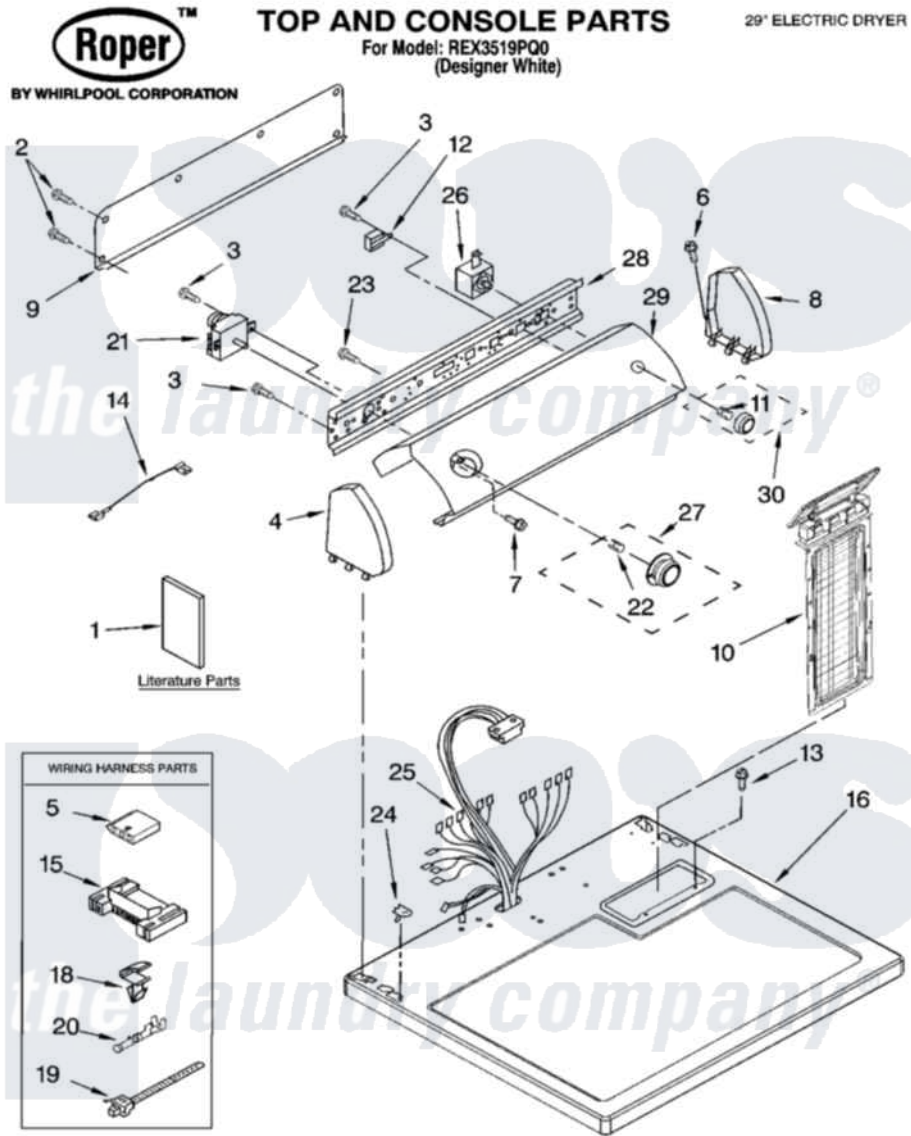

Whirlpool REX3519PQ0 01 - TOP AND CONSOLE PARTS OPTIONAL PARTS (NOT INCLUDED)

5-04 Litho in U.S.A. (djc)

1

Part No. 8180425

Whirlpool Residential Whirlpool REX3519PQ0 Dryer Parts Parts Diagram 01 - TOP AND CONSOLE PARTS OPTIONAL PARTS (NOT INCLUDED)

Click on the part number to view part

Item	Original Part Number	Replaced By	Status	Part Description
1	8533782		Not Available	Guide, Use & Care
"	8533780		Not Available	Sheet, Cycle Feature
"	8535914		Not Available	Instructions, Installation
"	8528187			Wiring Diagram
"	N/A		Not Available	Following May Be Purchased DO-IT-YOURSELF REPAIR MANUALS
"	677818		Not Available	Manual, Do-It- Yourself Repair (Dryer)
2	693995			Screw, Hex Head
3	3390646	W10139210		Screw, 8-18 X 5/16
4	8274437	279960		Endcap
5	3936144			Do-It-Yourself Repair Manuals
6	388326			Screw, 8-18 X 1.25
7	8533951	3400859		Screw, Grounding
8	8274434	279960		Endcap

9	8274261		Do-It-Yourself Repair Manuals
10	8558467		Screen, Lint
11	8536939		Clip, Knob
12	694419		Mini-Buzzer
13	688983	487240	Screw, For Mtg. Service Capacitor
14	3393814		Not Available
14	3393814		Wire, Jumper (Black)
"	3393815	3393812	Wire, Jumper
15	3395683		Receptacle, Multi-Terminal
16	8557930	8563985	Top
18	3394427		Clip-Harness
19	3391249		Cable Tie, Push Mount
20	94614		Terminal
21	8299780		Timer, 60 Hz
22	688805		Clip, Spring Knob
23	8533971	90767	Screw, 8A X 3/8 HeX Washer Head Tapping
24	357213		Nut, Push-In
25	8299865	8576499	Harness, Wiring
26	3977456		Switch, Push-To-Start
27	8557455		Timer Knob Assembly
28	8271418		Bracket, Control
29	3977942		Panel, Control
30	8557461		Knob, Push-To-Start
"	N/A		Not Available
"	279948	4392065	ACCESSORY PARTS
"	689790		Kit, Dryer Repair
"	8522199		Dry Rack
"	72017		Accessory Parts
"	350930		Paint, Touch-Up
"	350938		Paint, Pressurized Spray B
"	799344		Paint, Pressurized Spray B
"			Paint, Touch-Up)