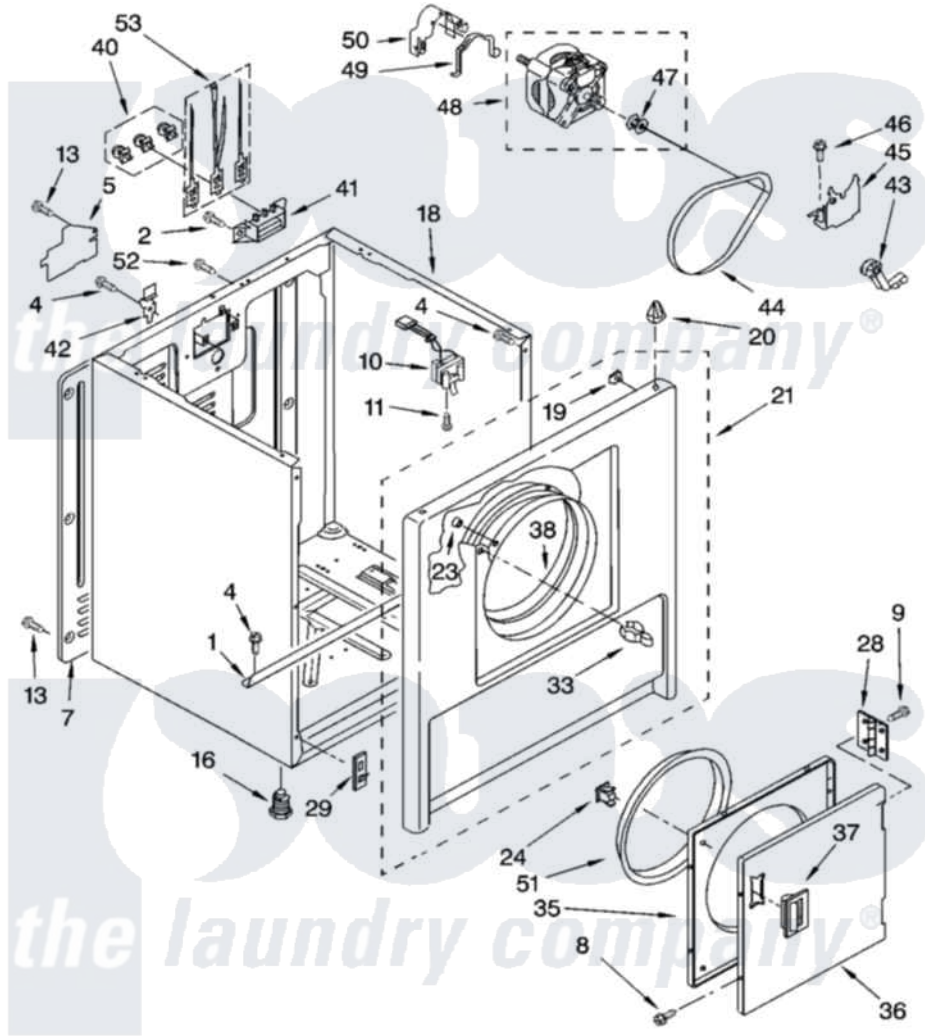

Whirlpool REX3519PQ0 02 - CABINET PARTS

CABINET PARTS

For Model: REX3519PQ0
(Designer White)

8180425

3

Whirlpool [Residential Whirlpool REX3519PQ0 Dryer Parts](#) Parts Diagram 02 - CABINET PARTS

[Click on the part number to view part](#)

Item	Original Part Number	Replaced By	Status	Part Description
1	8541400			Bracket, Cabinet
2	3393008	308685		Side Trim)
4	343641	681414		Screw, 10AB X 1/2
5	3396795			Cover, Terminal Block
7	3396807	280040		Panel-Rear
8	342055	488627		Screw
9	694091			Trim, Side Right Hand
10	3406102			Door Switch Assembly
11	697773	3395530		Screw
13	693995			Screw, Hex Head
16	3392100	49621		Feet-Leveling
18	8530603	8533643		Cabinet
19	98234			Clip, U-Bend
20	690363	18776		Lock, Front Top
21	693197	280062		Panel
23	685203	279220		Clip

24	3389441		Door Catch Assembly
28	348023		Hinge And Pin Assembly
29	3394083		Clip, Front Panel
33	696144	279570	Latch
35	695656	280077	Door
36	348205		Door, Front
37	686711		Handle, Door
38	8066123	279264	Air Channel Box
40	279393		Terminal Block Screw Kit
41	3397659		Block, Terminal
42	238088	8066217	Hinge, Top
43	691366		Idler And Pulley Assembly
44	8066065	341241	Belt
45	348780		Base, Motor
46	3400500		Bolt, 3405245 5/16-18 X 3/4
47	3394341	W10299847	Pulley-Motor
48	8538262	279827	Motor-Drve
49	660658		Clamp, Motor Mounting 343481 685441
50	3404162		Clamp, Motor
51	3390734		Seal, Door
52	697776	4331106	Screw, No.10-32 X 7/16
53	279318		Terminal Tinned And Brass Panel