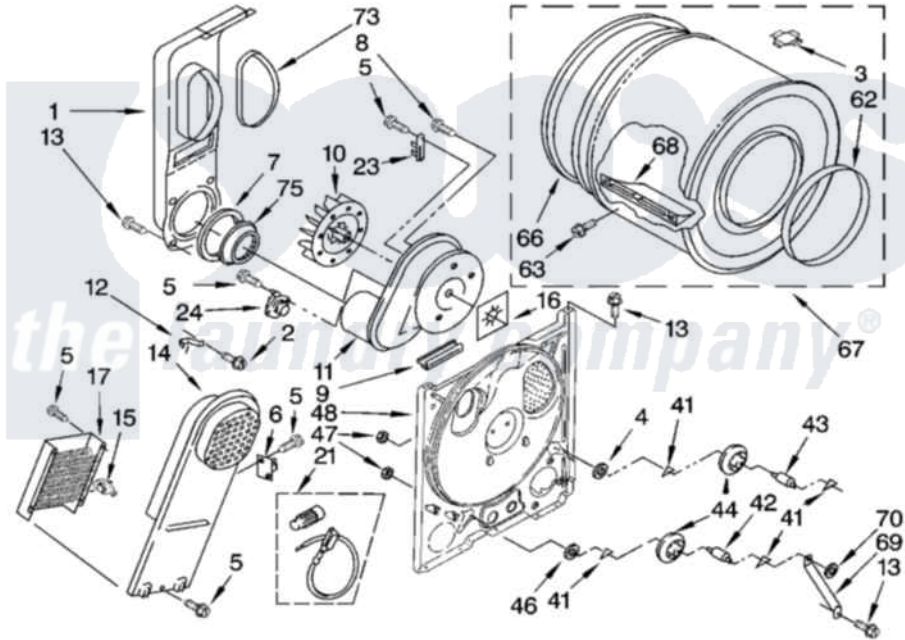

Whirlpool REX3519PQ0 03 - BULKHEAD PARTS

BULKHEAD PARTS

For Model: REX3519PQ0
(Designer White)

8180425

5

Whirlpool [Residential Whirlpool REX3519PQ0 Dryer Parts](#) Parts Diagram 03 - BULKHEAD PARTS
Click on the part number to view part

Item	Original Part Number	Replaced By	Status	Part Description
1	694283	279505		Chute
2	489463			Screw, 8-18 X 1/16
3	8066086			Plug, Drum Hole
4	3388703			Washer, Support
5	90767			Screw, 8A X 3/8 HeX Washer Head Tapping
6	3977393	279816		Cutoff-Tml
7	347139			Seal, Lint Chute
8	3390647	488729		Screw
9	3392247	686889		Pad
10	694089			Wheel, Blower
11	8557384	8577230		Housing, Blower
12	3398161			CLIP
13	343641	681414		Screw, 10AB X 1/2
14	8541818			Box, Heater
15	3977767			Thermostat, High Limit 250 F
16	3394196			Seal, Blower Shaft

17	3403585	279838	Element
21	279457		Wire Kit, Terminal
23	3392519		Thermal Limiter
24	660039	694674	Thermistor-Fix
41	690997		Washer, Thrust
42	3399506	W10359270	Shaft, Drum Roller Threads
43	3399507	W10359269	Shaft, Drum Roller Threads
44	3397588	349241T	Support
46	348197		Washer, Support
47	3359452		Nut, Lock
48	8529955	279793	Bulkhead
62	3394508		Ring, Bearing
63	97787	W10109200	Screw, Baffle Mounting
66	8066085	239087	Seal
67	3396775		Drum Assembly
68	342847		Baffle, Drum
69	3976435		Bracket, Support
70	90296		Nut, Push On
73	339956		Seal, Air Duct To Bulkhead
75	696302		Shield, Exhaust