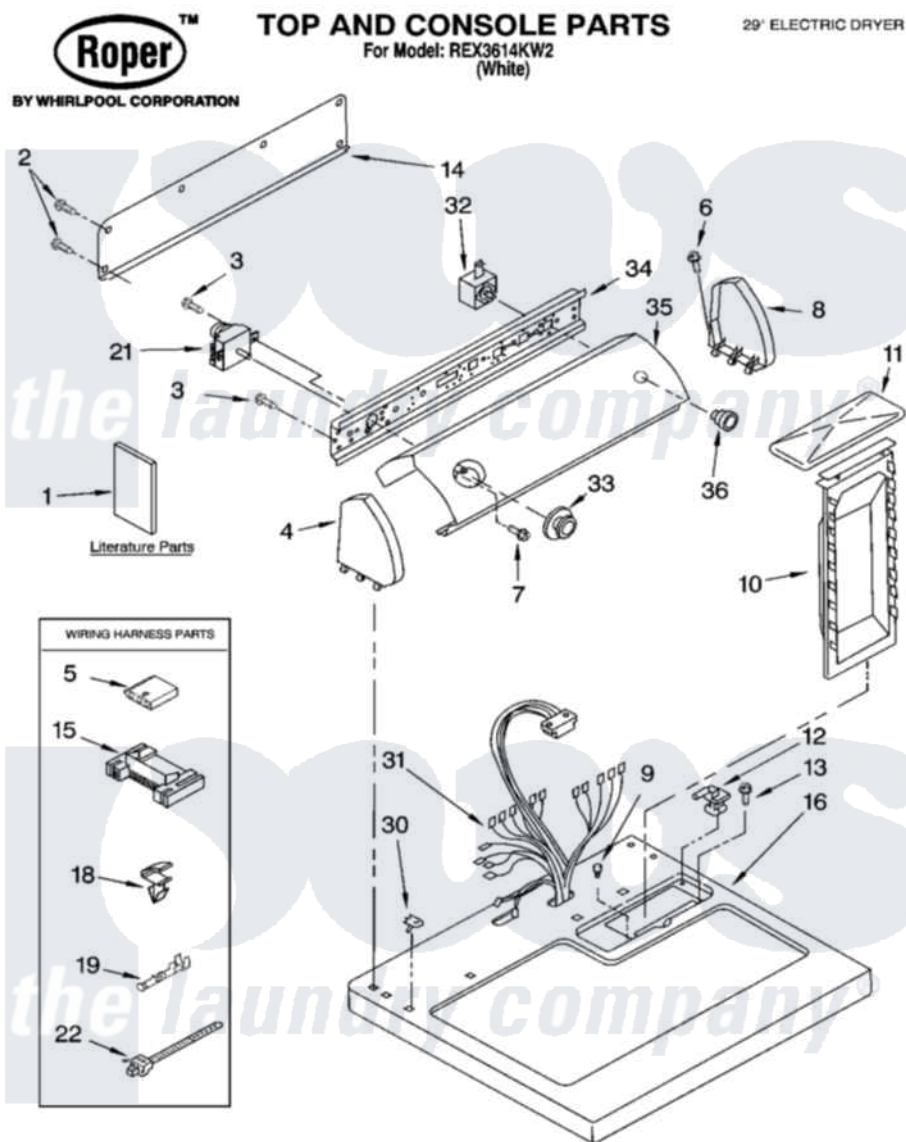

Whirlpool REX3614KW2 01 - TOP AND CONSOLE PARTS OPTIONAL PARTS (NOT INCLUDED)

04-04 Litho in U.S.A. (djc)

1

Part No. 8180341

Whirlpool [Residential Whirlpool REX3614KW2 Dryer Parts](#) Parts Diagram 01 - TOP AND CONSOLE PARTS OPTIONAL PARTS (NOT INCLUDED)

[Click on the part number to view part](#)

Item	Original Part Number	Replaced By	Status	Part Description
1	LIT3405639		Not Available	Literature Parts (Guide, Use & Care)
"	LIT3397618		Not Available	Literature Parts (Instructions, Installation)
"	LIT8528187		Not Available	Literature Parts (Wiring Diagram)
"	N/A		Not Available	Following May Be Purchased DO-IT-YOURSELF REPAIR MANUALS
"	LIT677818	677818L		Diy
2	693995			Screw, Hex Head
3	3390646	W10139210		Screw, 8-18 X 5/16
4	8274438	279961		Endcap
5	3936144			Do-It-Yourself Repair Manuals
6	388326			Screw, 8-18 X 1.25
7	3400859			Screw, Grounding
8	8274435	279961		Endcap

9	297535	17258	Bumper
10	339392		Screen, Lint
11	8283378		Cover, Lint Screen
12	3978605	W10044470	Hinge, RH
"	3978606		Hinge, Lint Lid
13	688983	487240	Screw, For Mtg. Service Capacitor
14	8274261		Do-It-Yourself Repair Manuals
15	3395683		Receptacle, Multi-Terminal
16	8271390	8521918	Top
18	3394427		Clip-Harness
19	94614		Terminal
21	8299780		Timer, 60 Hz
22	3391249		Cable Tie, Push Mount
30	357213		Nut, Push-In
31	8299865	8576499	Harness, Wiring
32	3977456		Switch, Push-To-Start
33	8274381	3957748	Timer Knob Assembly
34	8271418		Bracket, Control
35	3977925		Panel, Control
36	8274377		Knob, Push-To-Start
"	N/A	Not Available	ACCESSORY PARTS
"	279948	4392065	Kit, Dryer Repair
"	689790		Dry Rack
"	8522199		Accessory Parts
"	72017		Paint, Touch-Up
"	350930		Paint, Pressurized Spray B
"	350938		Paint, Pressurized Spray B
"	799344		Paint, Touch-Up)