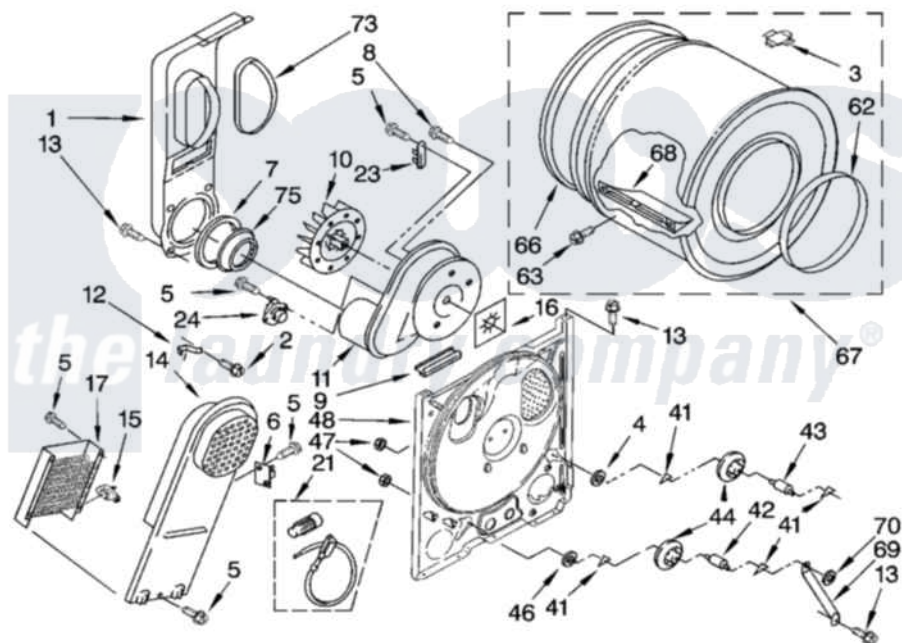

Whirlpool REX3614KW2 03 - BULKHEAD PARTS

BULKHEAD PARTS

For Model: REX3614KW2
(White)

8180341

5

Whirlpool [Residential Whirlpool REX3614KW2 Dryer Parts](#) Parts Diagram 03 - BULKHEAD PARTS

[Click on the part number to view part](#)

Item	Original Part Number	Replaced By	Status	Part Description
1	694283	279505		Chute
2	489463			Screw, 8-18 X 1/16
3	8066086			Plug, Drum Hole
4	3388703			Washer, Support
5	90767			Screw, 8A X 3/8 HeX Washer Head Tapping
6	3977393	279816		Cutoff-Tml
7	347139			Seal, Lint Chute
8	3390647	488729		Screw
9	3392247	686889		Pad
10	694089			Wheel, Blower
11	8557384	8577230		Housing, Blower
12	3398161			CLIP
13	343641	681414		Screw, 10AB X 1/2
14	8541818			Box, Heater
15	3977767			Thermostat, High Limit 250 F
16	3394196			Seal, Blower Shaft

17	3403585	279838	Element
21	279457		Wire Kit, Terminal
23	3392519		Thermal Limiter
24	660039	694674	Thermistor-Fix
41	690997		Washer, Thrust
42	3399506	W10359270	Shaft, Drum Roller Threads
43	3399507	W10359269	Shaft, Drum Roller Threads
44	3397588	349241T	Support
46	348197		Washer, Support
47	3359452		Nut, Lock
48	8529955	279793	Bulkhead
62	3394509		Ring, Bearing
63	97787	W10109200	Screw, Baffle Mounting
66	8066085	239087	Seal
67	3396777	697760	Drum
68	342847		Baffle, Drum
69	3976435		Bracket, Support
70	90296		Nut, Push On
73	339956		Seal, Air Duct To Bulkhead
75	696302		Shield, Exhaust