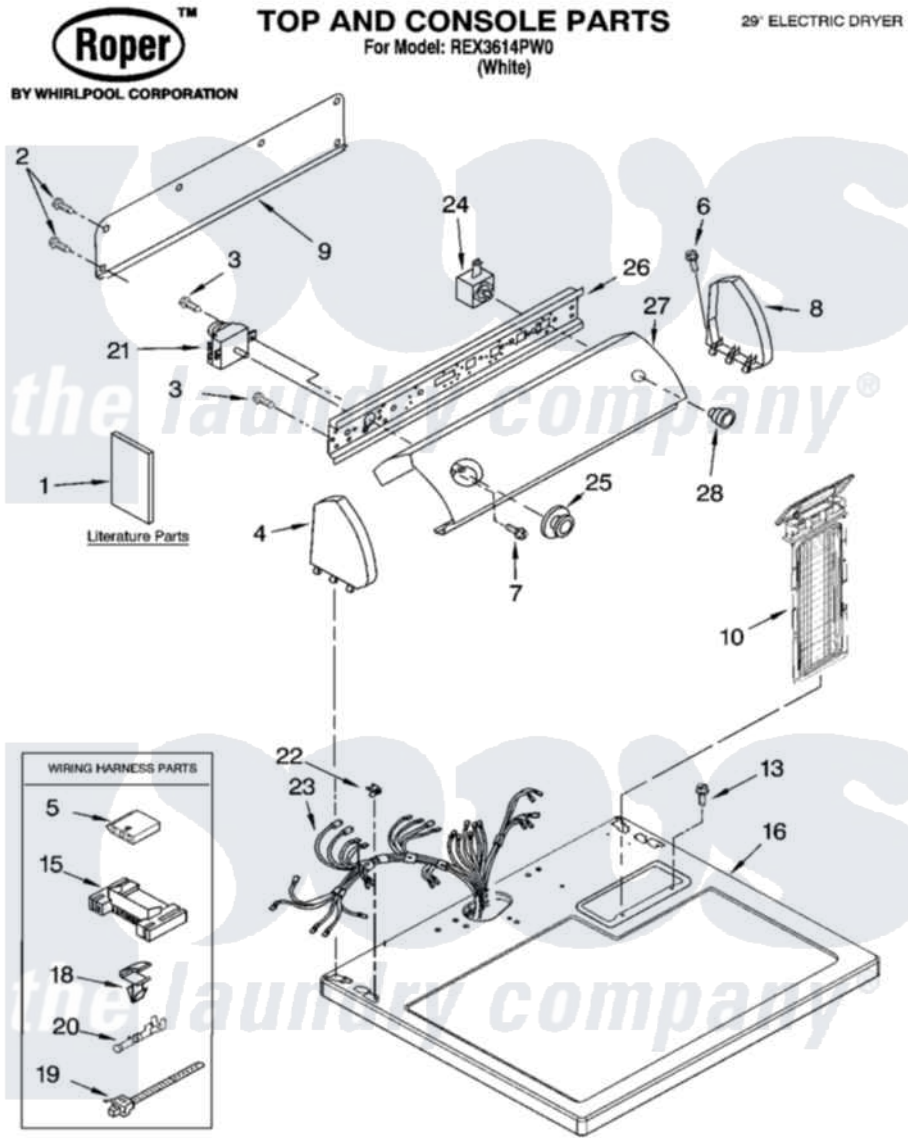

Whirlpool REX3614PW0 01 - TOP AND CONSOLE PARTS OPTIONAL PARTS (NOT INCLUDED)

5-04 Litho in U.S.A. (djc)

1

Part No. 8180426

Whirlpool Residential Whirlpool REX3614PW0 Dryer Parts Diagram 01 - TOP AND CONSOLE PARTS OPTIONAL PARTS (NOT INCLUDED)

Click on the part number to view part

Item	Original Part Number	Replaced By	Status	Part Description
1	8533782		Not Available	Guide, Use & Care
"	8533780		Not Available	Sheet, Cycle Feature
"	8535914		Not Available	Instructions, Installation
"	8528187			Wiring Diagram
"	N/A		Not Available	Following May Be Purchased DO-IT-YOURSELF REPAIR MANUALS
"	677818		Not Available	Manual, Do-It- Yourself Repair (Dryer)
2	693995			Screw, Hex Head
3	3390646	W10139210		Screw, 8-18 X 5/16
4	8274438	279961		Endcap
5	3936144			Do-It-Yourself Repair Manuals
6	388326			Screw, 8-18 X 1.25
7	3400859			Screw, Grounding
8	8274435	279961		Endcap

9	8274261		Do-It-Yourself Repair Manuals
10	8558467		Screen, Lint
13	688983	487240	Screw, For Mtg. Service Capacitor
15	3395683		Receptacle, Multi-Terminal
16	8557930	8563985	Top
18	3394427		Clip-Harness
19	3391249		Cable Tie, Push Mount
20	94614		Terminal
21	8299780		Timer, 60 Hz
22	357213		Nut, Push-In
23	8299865	8576499	Harness, Wiring
24	3977456		Switch, Push-To-Start
25	8274381	3957748	Timer Knob Assembly
26	8271418		Bracket, Control
27	3977925		Panel, Control
28	8274377		Knob, Push-To-Start
"	N/A	Not Available	ACCESSORY PARTS
"	279948	4392065	Kit, Dryer Repair
"	689790		Dry Rack
"	8522199		Accessory Parts
"	72017		Paint, Touch-Up
"	350930		Paint, Pressurized Spray B
"	350938		Paint, Pressurized Spray B
"	799344		Paint, Touch-Up)