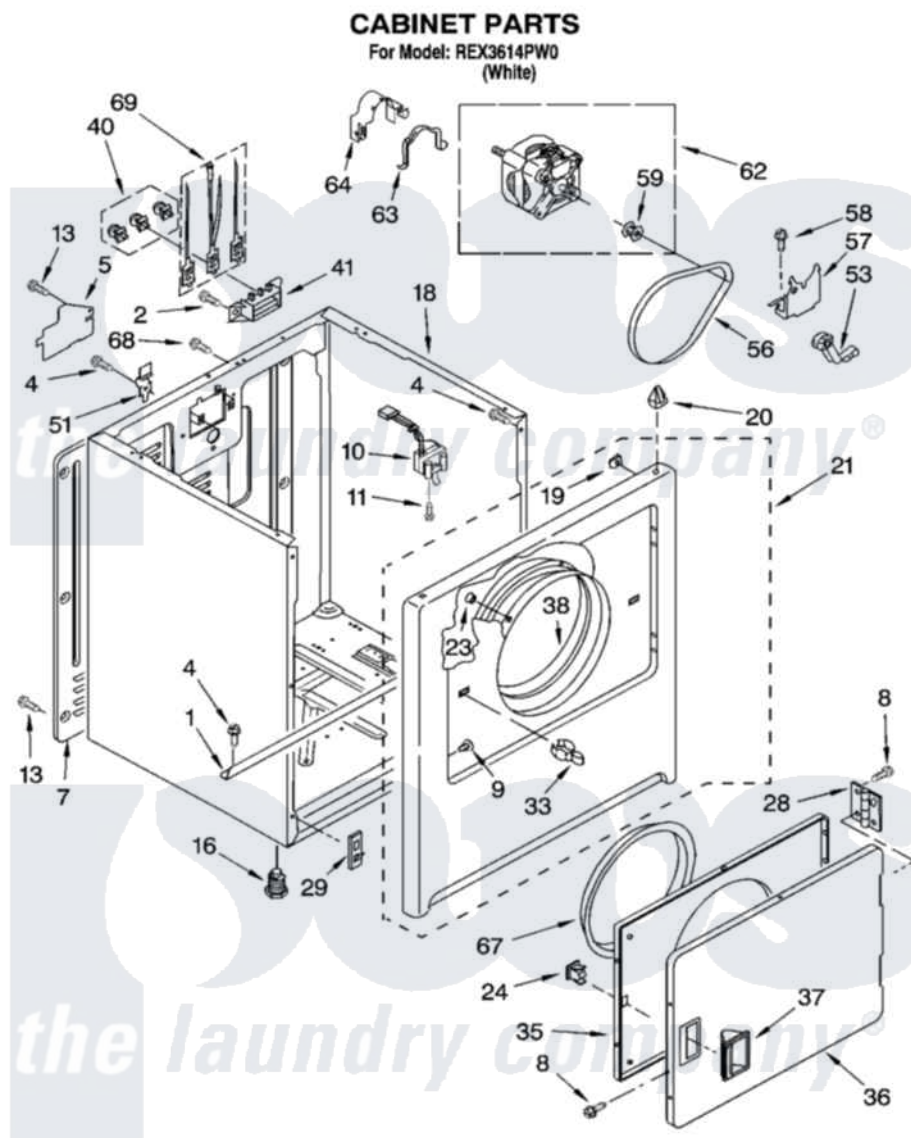

Whirlpool REX3614PW0 02 - CABINET PARTS

8180426

3

Whirlpool [Residential Whirlpool REX3614PW0 Dryer Parts](#) Parts Diagram 02 - CABINET PARTS

[Click on the part number to view part](#)

Item	Original Part Number	Replaced By	Status	Part Description
1	8541400			Bracket, Cabinet
2	3393008	308685		Side Trim)
4	343641	681414		Screw, 10AB X 1/2
5	3396795			Cover, Terminal Block
7	3396807	280040		Panel-Rear
8	342055	488627		Screw
9	3404413			Plug, Hinge Hole
10	3406104	3406105		Door Switch Assembly
11	697773	3395530		Screw
13	693995			Screw, Hex Head
16	3392100	49621		Feet-Leveling
18	8530603	8533643		Cabinet
19	98234			Clip, U-Bend
20	690363	18776		Lock, Front Top
21	3403571	279844		Panel
23	685203	279220		Clip

24	690081	279570	Latch
28	3405514	W10362431	Hinge And Pin Assembly
29	3394083		Clip, Front Panel
33	696144	279570	Latch
35	3403371		Door, Inner
36	3403361		Door Front
37	3405184		Handle, Door
38	8066124	279264	Air Channel Box
40	279393		Terminal Block Screw Kit
41	3397659		Block, Terminal
51	238088	8066217	Hinge, Top
53	691366		Idler And Pulley Assembly
56	8066065	341241	Belt
57	348780		Base, Motor
58	3400500		Bolt, 3405245 5/16-18 X 3/4
59	3394341	W10299847	Pulley-Motor
62	8538262	279827	Motor-Drve
63	660658		Clamp, Motor Mounting 343481 685441
64	3404162		Clamp, Motor
67	3405245		5/16-18 X 3/4
68	697776	4331106	Screw, No.10-32 X 7/16
69	279318		Terminal Tinned And Brass Panel