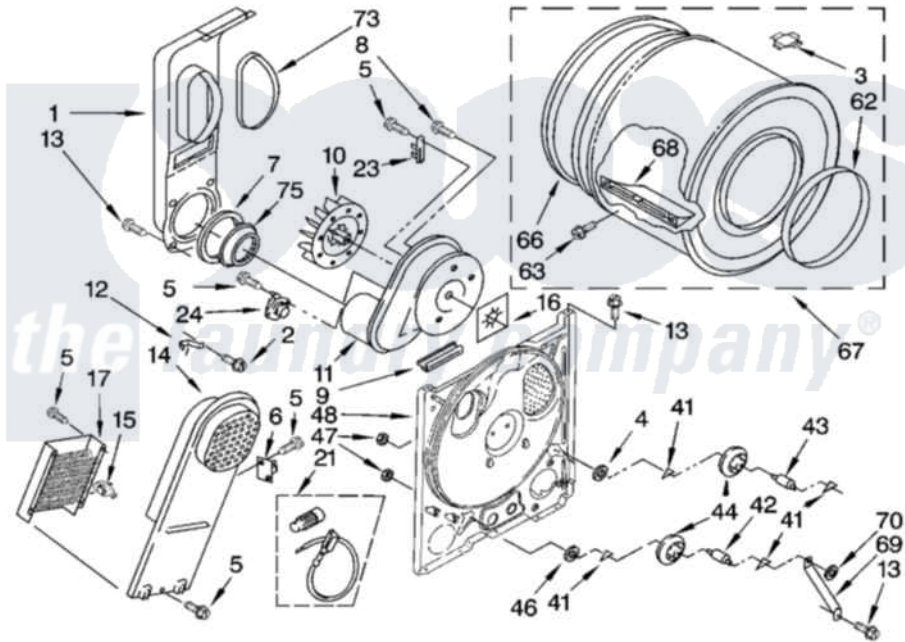

Whirlpool REX3614PW0 03 - BULKHEAD PARTS

BULKHEAD PARTS

For Model: REX3614PW0
(White)

8180426

5

Whirlpool [Residential Whirlpool REX3614PW0 Dryer Parts](#) Parts Diagram 03 - BULKHEAD PARTS
Click on the part number to view part

Item	Original Part Number	Replaced By	Status	Part Description
1	694283	279505		Chute
2	489463			Screw, 8-18 X 1/16
3	8066086			Plug, Drum Hole
4	3388703			Washer, Support
5	90767			Screw, 8A X 3/8 HeX Washer Head Tapping
6	3977393	279816		Cutoff-Tml
7	347139			Seal, Lint Chute
8	3390647	488729		Screw
9	3392247	686889		Pad
10	694089			Wheel, Blower
11	8557384	8577230		Housing, Blower
12	3398161			CLIP
13	343641	681414		Screw, 10AB X 1/2
14	8541818			Box, Heater
15	3977767			Thermostat, High Limit 250 F
16	3394196			Seal, Blower Shaft

17	3403585	279838	Element
21	279457		Wire Kit, Terminal
23	3392519		Thermal Limiter
24	660039	694674	Thermistor-Fix
41	690997		Washer, Thrust
42	3399506	W10359270	Shaft, Drum Roller Threads
43	3399507	W10359269	Shaft, Drum Roller Threads
44	3397588	349241T	Support
46	348197		Washer, Support
47	3359452		Nut, Lock
48	8529955	279793	Bulkhead
62	3394509		Ring, Bearing
63	97787	W10109200	Screw, Baffle Mounting
66	8066085	239087	Seal
67	3396777	697760	Drum
68	342847		Baffle, Drum
69	3976435		Bracket, Support
70	90296		Nut, Push On
73	339956		Seal, Air Duct To Bulkhead
75	696302		Shield, Exhaust