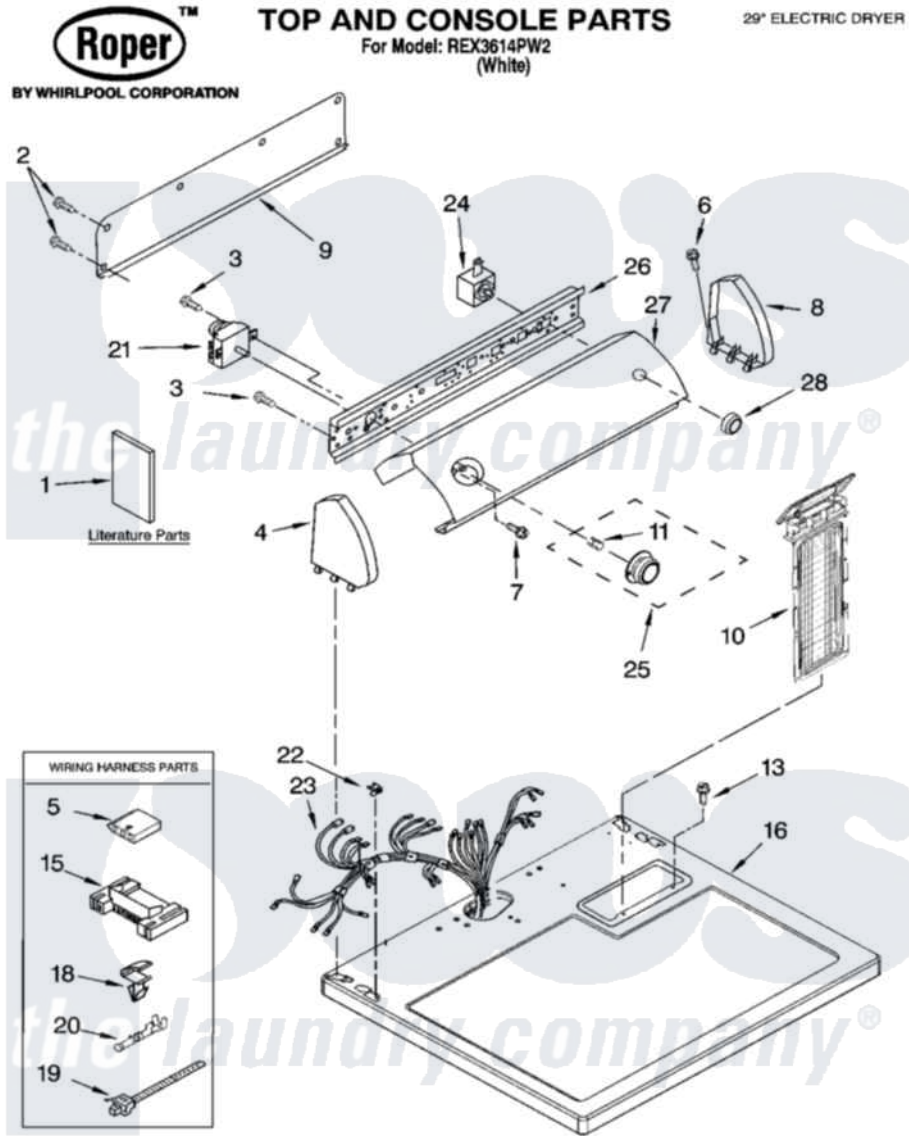

# Whirlpool REX3614PW2 01 - TOP AND CONSOLE PARTS

10-05 Litho in U.S.A.(LT)

1

Part No. 8180955

Whirlpool [Residential Whirlpool REX3614PW2 Dryer Parts](#) Parts Diagram 01 - TOP AND CONSOLE PARTS  
 Click on the part number to view part

Item	Original Part Number	Replaced By	Status	Part Description
1	8578192		Not Available	Guide, Use & Care
"	8533780		Not Available	Sheet, Cycle Feature
"	8577187		Not Available	Instructions, Installation
"	<a href="#">8528187</a>			Wiring Diagram
"	N/A		Not Available	Following May Be Purchased DO-IT-YOURSELF REPAIR MANUALS
"	677818		Not Available	Manual, Do-It- Yourself Repair (Dryer)
2	<a href="#">693995</a>			Screw, Hex Head
3	8533971	<a href="#">90767</a>		Screw, 8A X 3/8 HeX Washer Head Tapping
4	8274438	<a href="#">279961</a>		Endcap
5	<a href="#">3936144</a>			Do-It-Yourself Repair Manuals
6	<a href="#">388326</a>			Screw, 8-18 X 1.25
7	8533951	<a href="#">3400859</a>		Screw, Grounding
8	8274435	<a href="#">279961</a>		Endcap
9	<a href="#">8274261</a>			Do-It-Yourself Repair Manuals

10	<a href="#">8558467</a>		Screen, Lint
11	<a href="#">688805</a>		Clip, Spring Knob
13	688983	<a href="#">487240</a>	Screw, For Mtg. Service Capacitor
15	<a href="#">3395683</a>		Receptacle, Multi-Terminal
16	8557930	<a href="#">8563985</a>	Top
18	<a href="#">3394427</a>		Clip-Harness
19	<a href="#">3391249</a>		Cable Tie, Push Mount
20	<a href="#">94614</a>		Terminal
21	<a href="#">8299780</a>		Timer, 60 Hz
22	<a href="#">357213</a>		Nut, Push-In
23	8299865	<a href="#">8576499</a>	Harness, Wiring
24	<a href="#">3977456</a>		Switch, Push-To-Start
25	<a href="#">3957748</a>		Timer Knob Assembly
26	<a href="#">8271418</a>		Bracket, Control
27	<a href="#">3977925</a>		Panel, Control
28	<a href="#">3957802</a>		Knob, Control