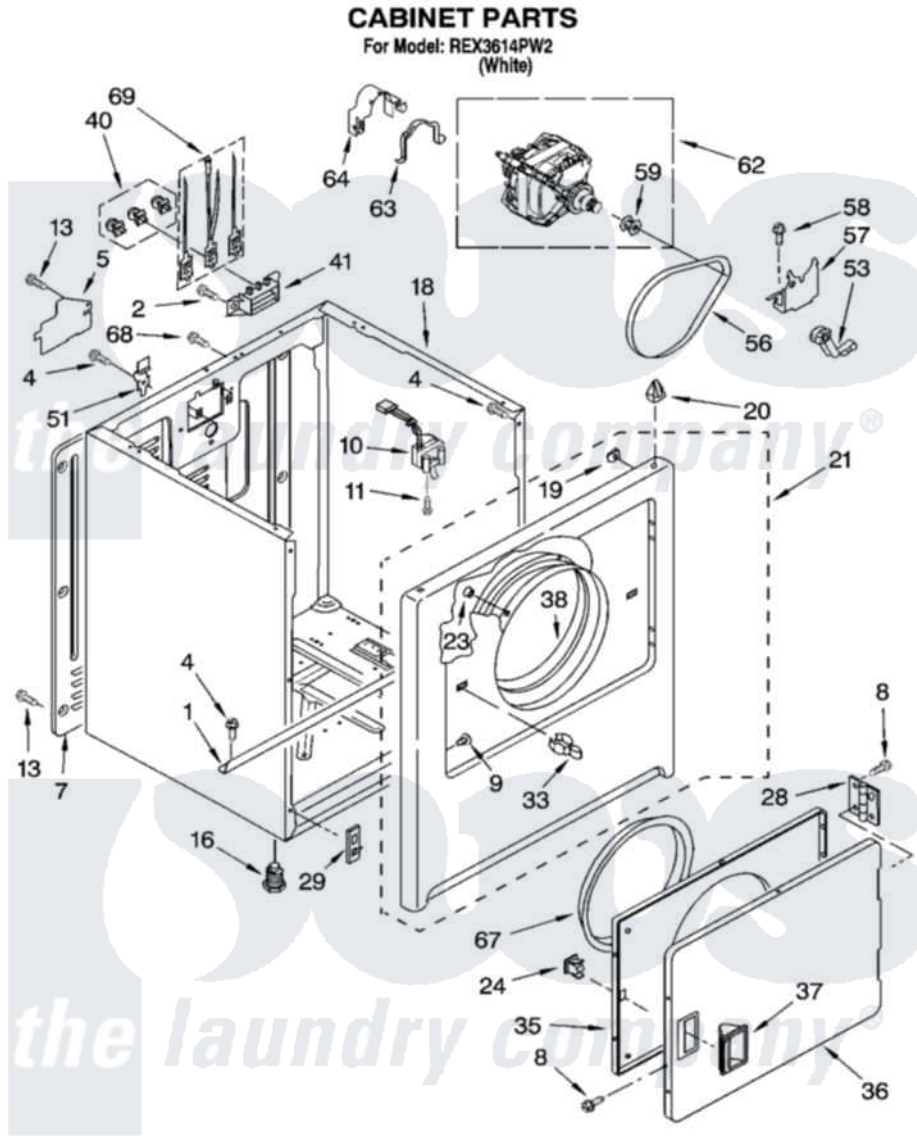

Whirlpool REX3614PW2 02 - CABINET PARTS

8180955

3

Whirlpool [Residential Whirlpool REX3614PW2 Dryer Parts](#) Parts Diagram 02 - CABINET PARTS
Click on the part number to view part

Item	Original Part Number	Replaced By	Status	Part Description
1	8541400			Bracket, Cabinet
2	3393008	308685		Side Trim)
4	343641	681414		Screw, 10AB X 1/2
5	3396795			Cover, Terminal Block
7	3396807	280040		Panel-Rear
8	342055	488627		Screw
9	3404413			Plug, Hinge Hole
10	3406104	3406105		Door Switch Assembly
11	697773	3395530		Screw
13	693995			Screw, Hex Head
16	3392100	49621		Feet-Leveling
18	8530603	8533643		Cabinet
19	98234			Clip, U-Bend
20	690363	18776		Lock, Front Top
21	3403571	279844		Panel
23	685203	279220		Clip

24	690081	279570	Latch
28	3405514	W10362431	Hinge And Pin Assembly
29	3394083		Clip, Front Panel
33	696144	279570	Latch
35	3403371		Door, Inner
36	3403361		Door Front
37	3405184		Handle, Door
38	8066124	279264	Air Channel Box
40	279393		Terminal Block Screw Kit
41	3397659		Block, Terminal
51	238088	8066217	Hinge, Top
53	691366		Idler And Pulley Assembly
56	8066065	341241	Belt
57	348780		Base, Motor
58	3400500		Bolt, 3405245 5/16-18 X 3/4
59	3394341	W10299847	Pulley-Motor
62	8066206	279827	Motor-Drve
63	660658		Clamp, Motor Mounting 343481 685441
64	3404162		Clamp, Motor
67	3405245		5/16-18 X 3/4
68	697776	4331106	Screw, No.10-32 X 7/16
69	279318		Terminal Tinned And Brass Panel