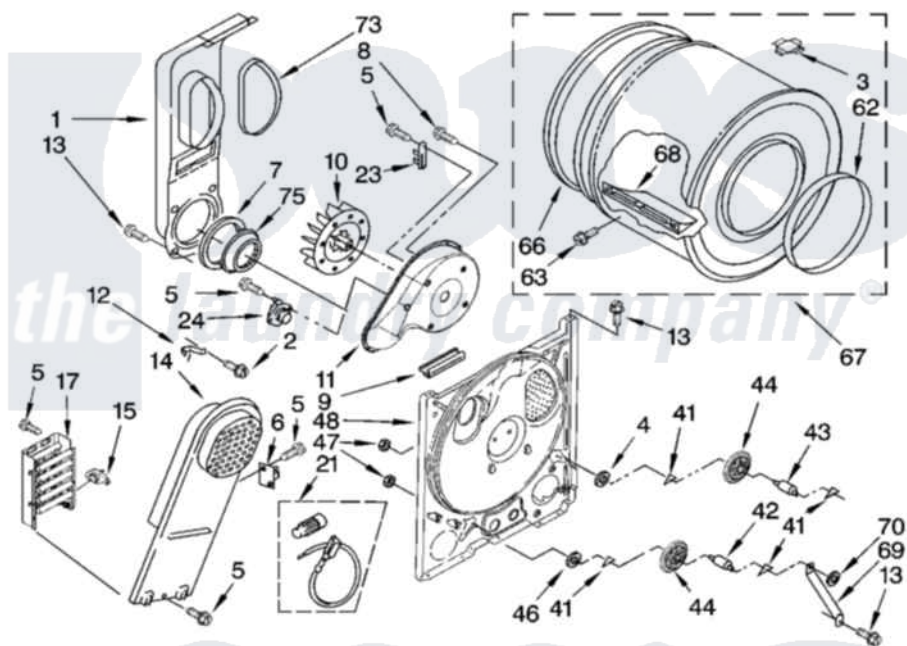

Whirlpool REX3614PW2 03 - BULKHEAD PARTS, OPTIONAL PARTS (NOT INCLUDED)

**BULKHEAD PARTS**

For Model: REX3614PW2  
(White)

8180955

5

Whirlpool [Residential Whirlpool REX3614PW2 Dryer Parts](#) Parts Diagram 03 - BULKHEAD PARTS, OPTIONAL PARTS (NOT INCLUDED)

[Click on the part number to view part](#)

Item	Original Part Number	Replaced By	Status	Part Description
1	694283	<a href="#">279505</a>		Chute
2	<a href="#">489463</a>			Screw, 8-18 X 1/16
3	<a href="#">8066086</a>			Plug, Drum Hole
4	<a href="#">3388703</a>			Washer, Support
5	<a href="#">90767</a>			Screw, 8A X 3/8 HeX Washer Head Tapping
6	3977393	<a href="#">279816</a>		Cutoff-Tml
7	<a href="#">347139</a>			Seal, Lint Chute
8	3390647	<a href="#">488729</a>		Screw
9	3392247	<a href="#">686889</a>		Pad
10	<a href="#">694089</a>			Wheel, Blower
11	<a href="#">8577230</a>			Housing, Blower
12	3398161			CLIP
13	343641	<a href="#">681414</a>		Screw, 10AB X 1/2
14	<a href="#">8541818</a>			Box, Heater