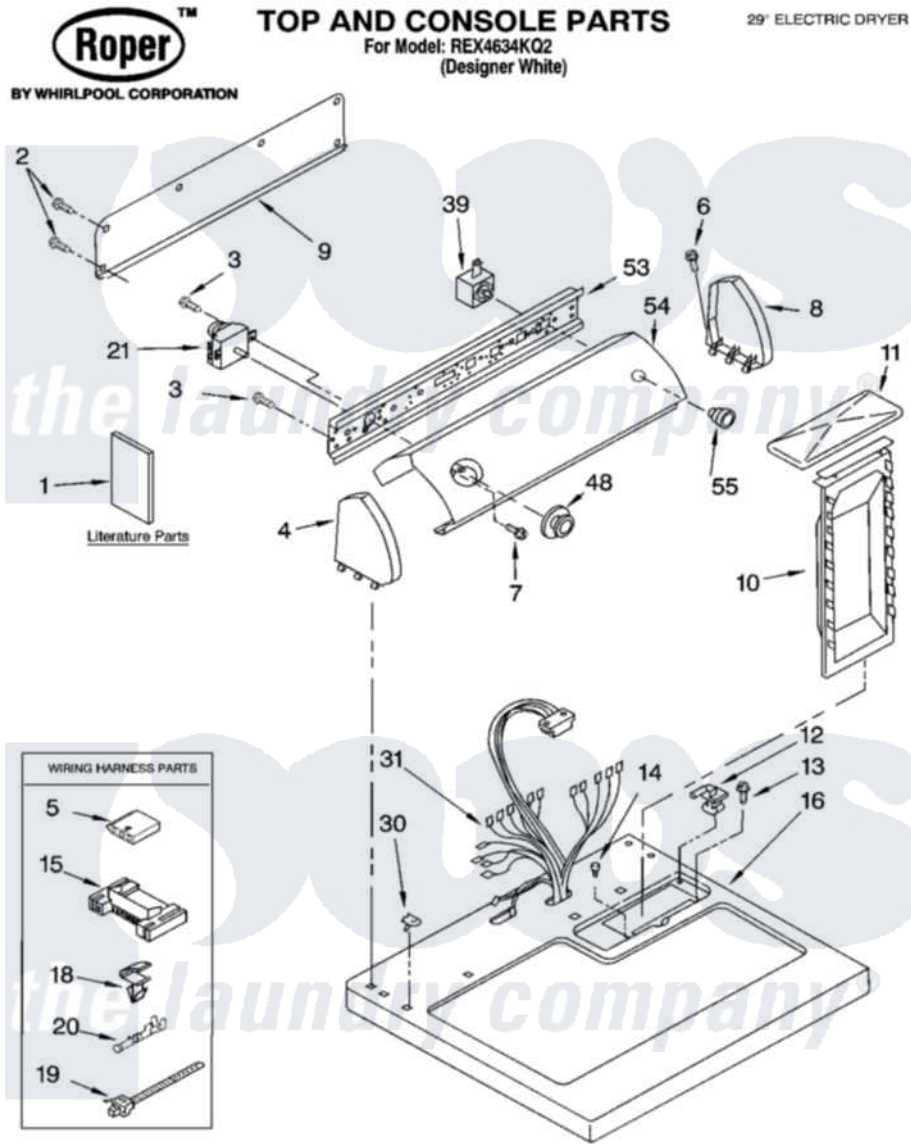

**Whirlpool REX4634KQ2 01 - TOP AND CONSOLE PARTS OPTIONAL PARTS (NOT INCLUDED)**

04-04 Litho in U.S.A. (djc)

1

Part No. 8180342

Whirlpool [Residential Whirlpool REX4634KQ2 Dryer Parts](#) Parts Diagram 01 - TOP AND CONSOLE PARTS OPTIONAL PARTS (NOT INCLUDED)

[Click on the part number to view part](#)

Item	Original Part Number	Replaced By	Status	Part Description
1	LIT3978913		Not Available	Literature Parts (Guide, Use & Care)
"	LIT3397618		Not Available	Literature Parts (Instructions, Installation)
"	LIT8528187		Not Available	Literature Parts (Wiring Diagram)
"	N/A		Not Available	Following May Be Purchased DO-IT-YOURSELF REPAIR MANUALS
"	677818		Not Available	Manual, Do-It- Yourself Repair (Dryer)
2	<a href="#">693995</a>			Screw, Hex Head
3	3390646	<a href="#">W10139210</a>		Screw, 8-18 X 5/16
4	8274437	<a href="#">279960</a>		Endcap
5	<a href="#">3936144</a>			Do-It-Yourself Repair Manuals
6	<a href="#">388326</a>			Screw, 8-18 X 1.25
7	<a href="#">3400859</a>			Screw, Grounding