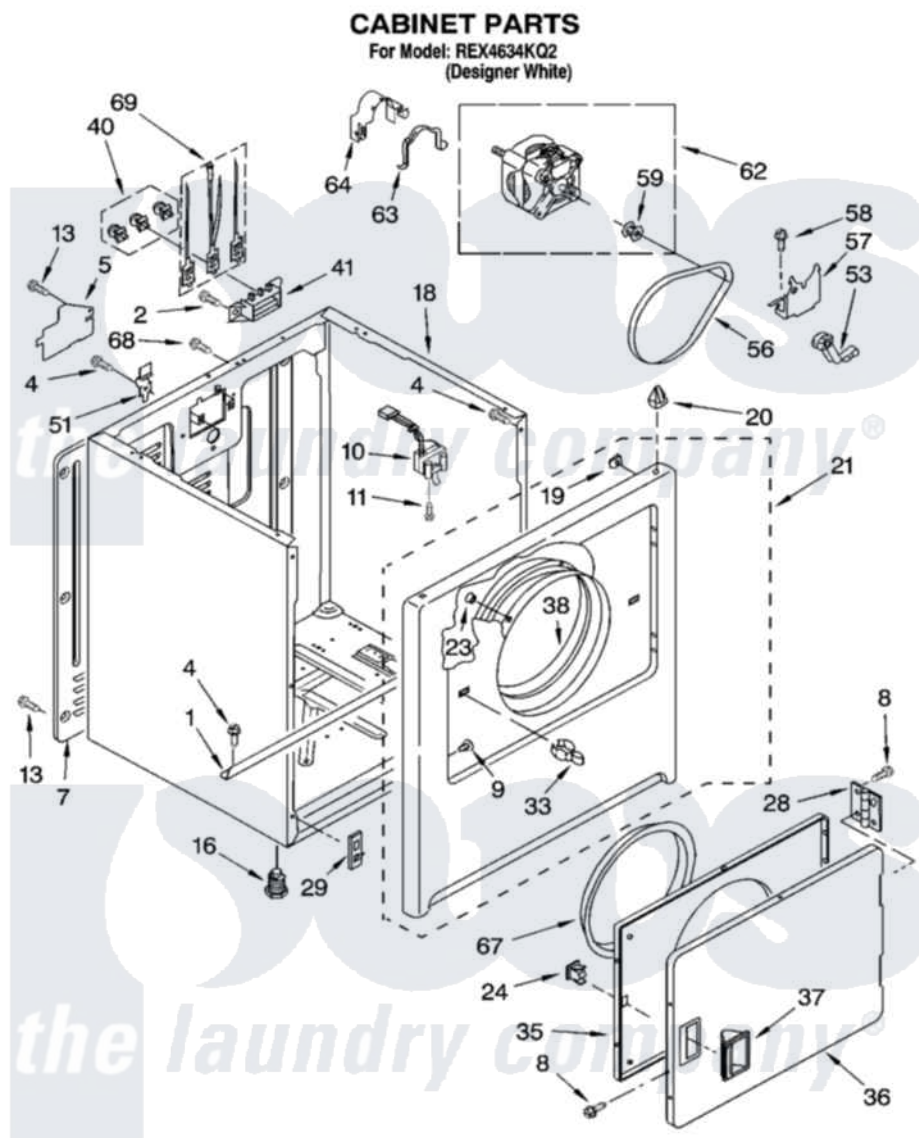

Whirlpool REX4634KQ2 02 - CABINET PARTS

8180342

3

Whirlpool [Residential Whirlpool REX4634KQ2 Dryer Parts](#) Parts Diagram 02 - CABINET PARTS
Click on the part number to view part

Item	Original Part Number	Replaced By	Status	Part Description
1	8541400			Bracket, Cabinet
2	3393008	308685		Side Trim)
4	343641	681414		Screw, 10AB X 1/2
5	3396795			Cover, Terminal Block
7	3396807	280040		Panel-Rear
8	342055	488627		Screw
9	3404413			Plug, Hinge Hole
10	3406104	3406105		Door Switch Assembly
11	697773	3395530		Screw
13	693995			Screw, Hex Head
16	3392100	49621		Feet-Leveling
18	8530603	8533643		Cabinet
19	98234			Clip, U-Bend
20	690363	18776		Lock, Front Top
21	3403571	279844		Panel
23	685203	279220		Clip

24	690081	279570	Latch
28	3405514	W10362431	Hinge And Pin Assembly
29	3394083		Clip, Front Panel
33	696144	279570	Latch
35	3403371		Door, Inner
36	3403361		Door Front
37	3405184		Handle, Door
38	8066124	279264	Air Channel Box
40	279393		Terminal Block Screw Kit
41	3397659		Block, Terminal
51	238088	8066217	Hinge, Top
53	691366		Idler And Pulley Assembly
56	8066065	341241	Belt
57	348780		Base, Motor
58	3400500		Bolt, 3405245 5/16-18 X 3/4
59	3394341	W10299847	Pulley-Motor
62	8538262	279827	Motor-Drve
63	660658		Clamp, Motor Mounting 343481 685441
64	3404162		Clamp, Motor
67	3405245		5/16-18 X 3/4
68	697776	4331106	Screw, No.10-32 X 7/16
69	279318		Terminal Tinned And Brass Panel