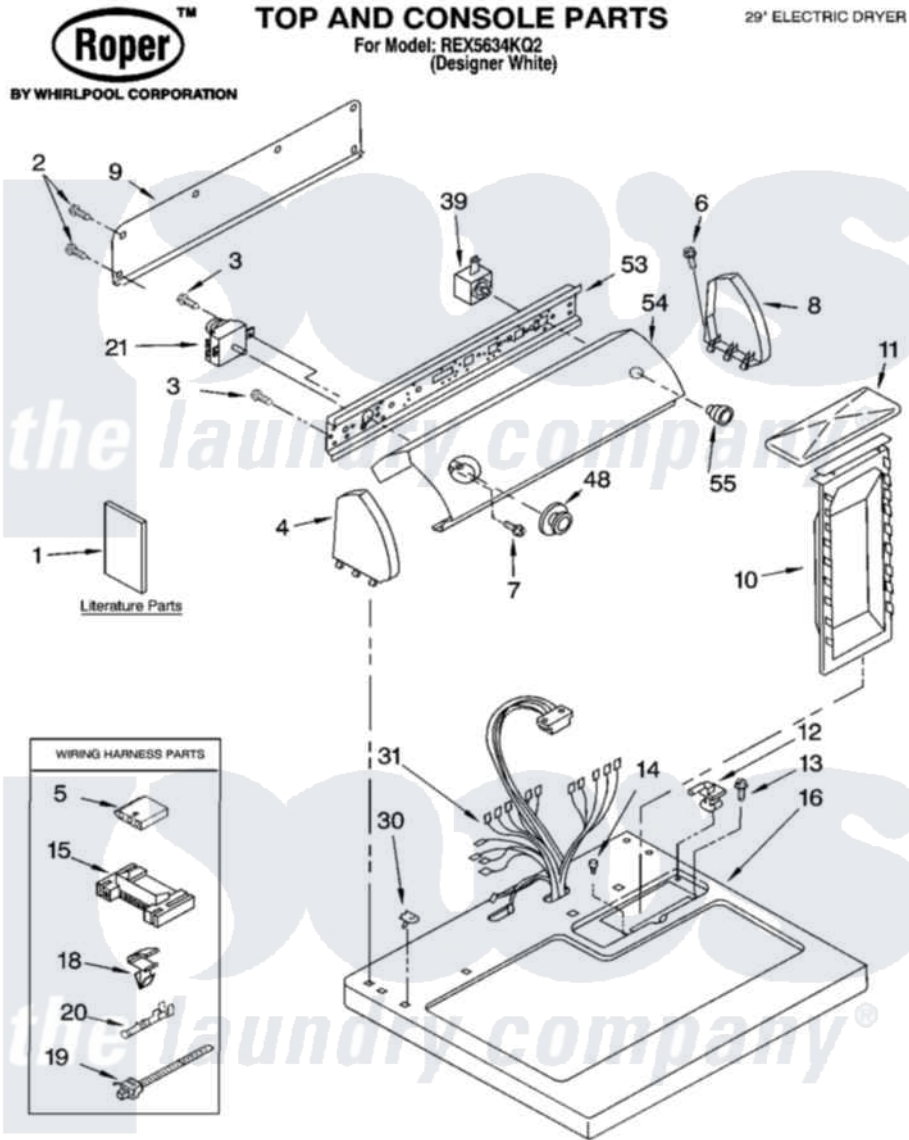

# Whirlpool REX5634KQ2 01 - TOP AND CONSOLE PARTS

04-04 Litho in U.S.A. (djc)

1

Part No. 8180343

Whirlpool Residential Whirlpool REX5634KQ2 Dryer Parts Parts Diagram 01 - TOP AND CONSOLE PARTS  
Click on the part number to view part

Item	Original Part Number	Replaced By	Status	Part Description
1	LIT3978913		Not Available	Literature Parts (Guide, Use & Care)
"	LIT3397618		Not Available	Literature Parts (Instructions, Installation)
"	LIT8528187		Not Available	Literature Parts (Wiring Diagram)
"	N/A		Not Available	Following May Be Purchased DO-IT-YOURSELF REPAIR MANUALS
"	677818		Not Available	Manual, Do-It- Yourself Repair (Dryer)
2	<a href="#">693995</a>			Screw, Hex Head
3	3390646	<a href="#">W10139210</a>		Screw, 8-18 X 5/16
4	8274437	<a href="#">279960</a>		Endcap
5	<a href="#">3936144</a>			Do-It-Yourself Repair Manuals
6	<a href="#">388326</a>			Screw, 8-18 X 1.25
7	<a href="#">3400859</a>			Screw, Grounding
8	8274434	<a href="#">279960</a>		Endcap
9	<a href="#">8274261</a>			Do-It-Yourself Repair Manuals