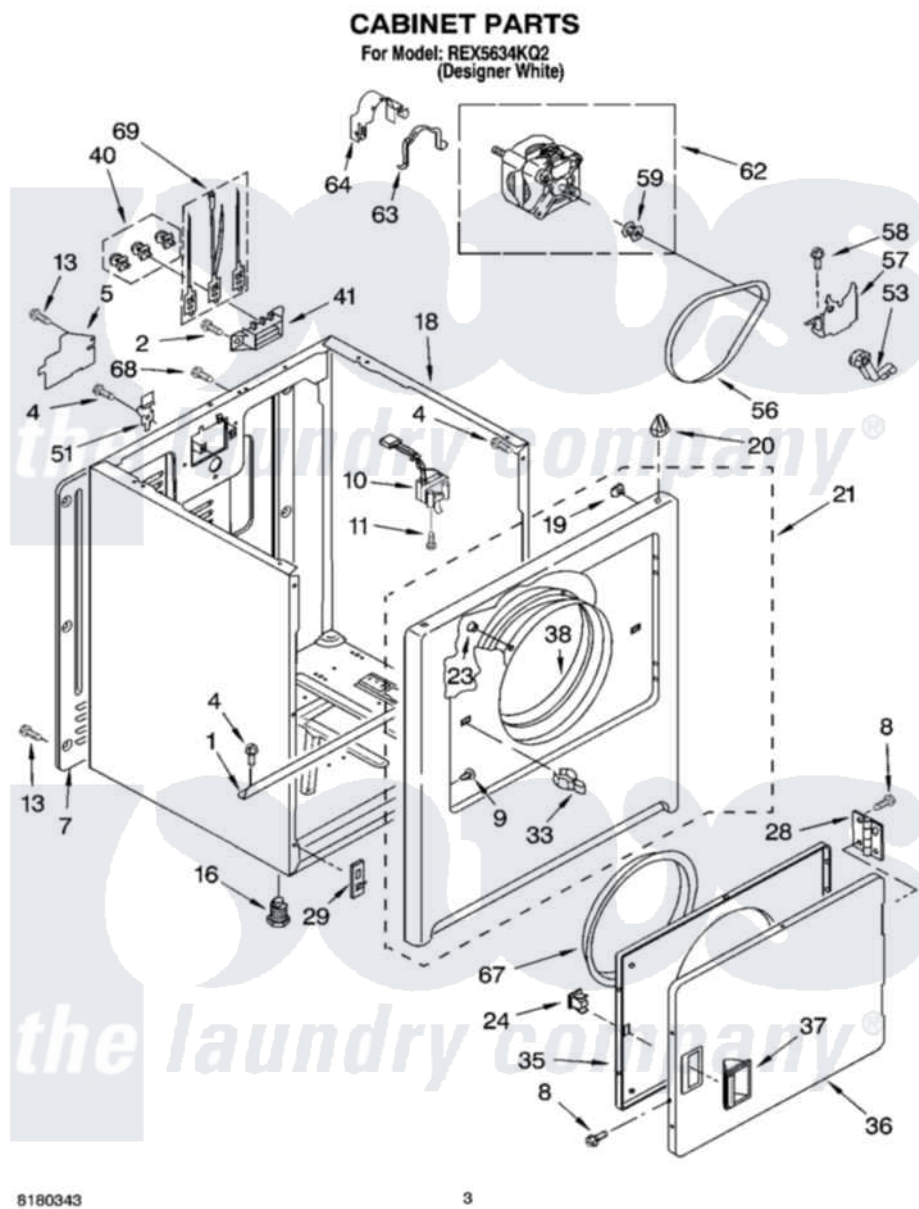

# Whirlpool REX5634KQ2 02 - CABINET PARTS

8180343

3

Whirlpool Residential Whirlpool REX5634KQ2 Dryer Parts Parts Diagram 02 - CABINET PARTS  
Click on the part number to view part

Item	Original Part Number	Replaced By	Status	Part Description
1	<a href="#">8541400</a>			Bracket, Cabinet
2	3393008	<a href="#">308685</a>		Side Trim )
4	343641	<a href="#">681414</a>		Screw, 10AB X 1/2
5	<a href="#">3396795</a>			Cover, Terminal Block
7	3396807	<a href="#">280040</a>		Panel-Rear
8	342055	<a href="#">488627</a>		Screw
9	<a href="#">3404413</a>			Plug, Hinge Hole
10	3406104	<a href="#">3406105</a>		Door Switch Assembly
11	697773	<a href="#">3395530</a>		Screw
13	<a href="#">693995</a>			Screw, Hex Head
16	3392100	<a href="#">49621</a>		Feet-Leveling
18	8530603	<a href="#">8533643</a>		Cabinet
19	<a href="#">98234</a>			Clip, U-Bend
20	690363	<a href="#">18776</a>		Lock, Front Top
21	3403571	<a href="#">279844</a>		Panel
23	685203	<a href="#">279220</a>		Clip