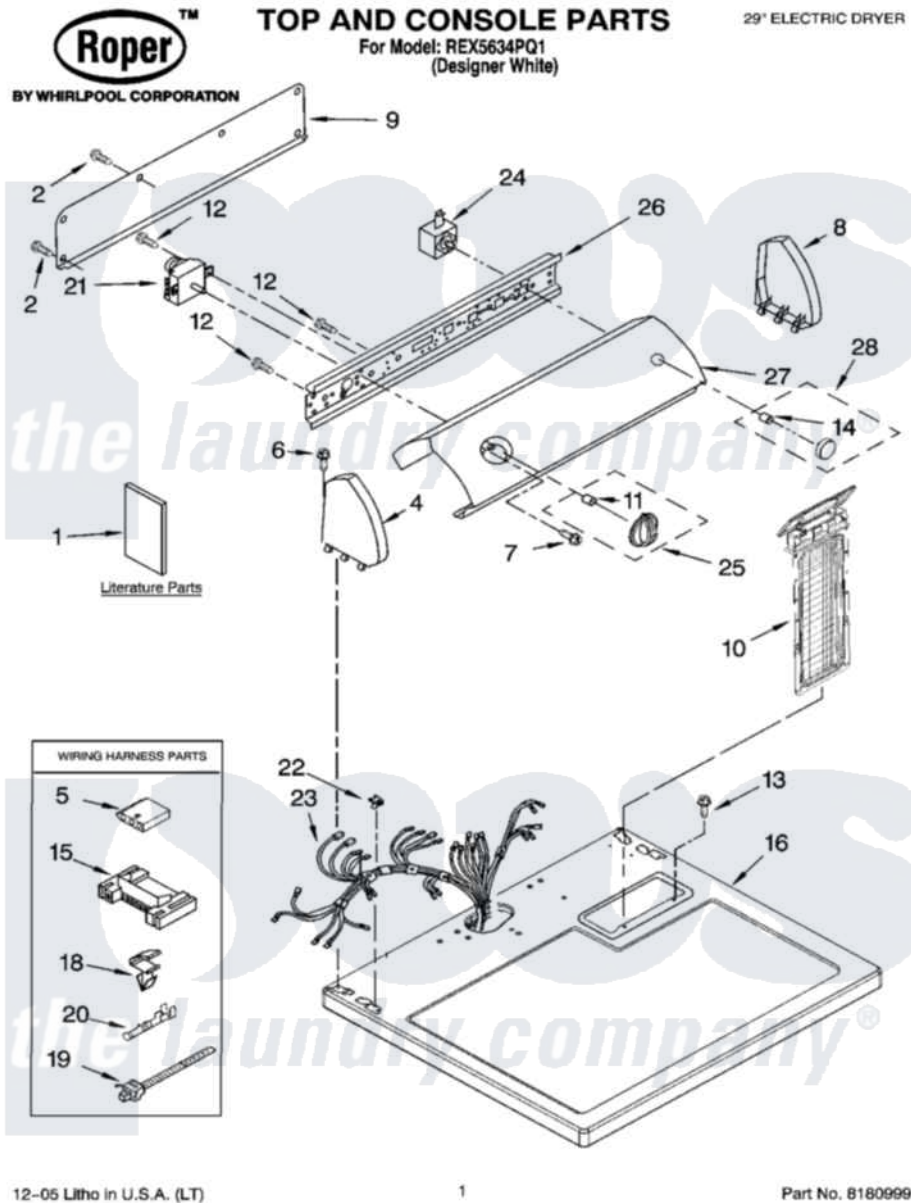

Whirlpool REX5634PQ1 01 - TOP AND CONSOLE PARTS

12-05 Litho in U.S.A. (LT)

1

Part No. 8180999

Whirlpool [Residential Whirlpool REX5634PQ1 Dryer Parts](#) Parts Diagram 01 - TOP AND CONSOLE PARTS
 Click on the part number to view part

Item	Original Part Number	Replaced By	Status	Part Description
1	8578192		Not Available	Guide, Use & Care
"	8577187		Not Available	Instructions, Installation
"	8533780		Not Available	Sheet, Cycle Feature
"	8528187			Wiring Diagram
"	N/A		Not Available	Following May Be Purchased DO-IT-YOURSELF REPAIR MANUALS
"	677818		Not Available	Manual, Do-It- Yourself Repair (Dryer)
2	693995			Screw, Hex Head
4	8274437	279960		Endcap
5	3936144			Do-It-Yourself Repair Manuals
6	388326			Screw, 8-18 X 1.25
7	8533951	3400859		Screw, Grounding
8	8274434	279960		Endcap
9	8274261			Do-It-Yourself Repair Manuals
10	8558467			Screen, Lint

11	688805		Clip, Spring Knob
12	8533971	90767	Screw, 8A X 3/8 HeX Washer Head Tapping
13	688983	487240	Screw, For Mtg. Service Capacitor
14	8536939		Clip, Knob
15	3395683		Receptacle, Multi-Terminal
16	8557930	8563985	Top
18	3394427		Clip-Harness
19	3391249		Cable Tie, Push Mount
20	94614		Terminal
21	8299781		Timer, 60 Hz
22	357213		Nut, Push-In
23	8299867	W10450292	Harness, Wiring
24	3977456		Switch, Push-To-Start
25	8557455		Timer Knob Assembly
26	8271418		Bracket, Control
27	3977944	Not Available	Panel, Control
28	8557461		Knob, Push-To-Start