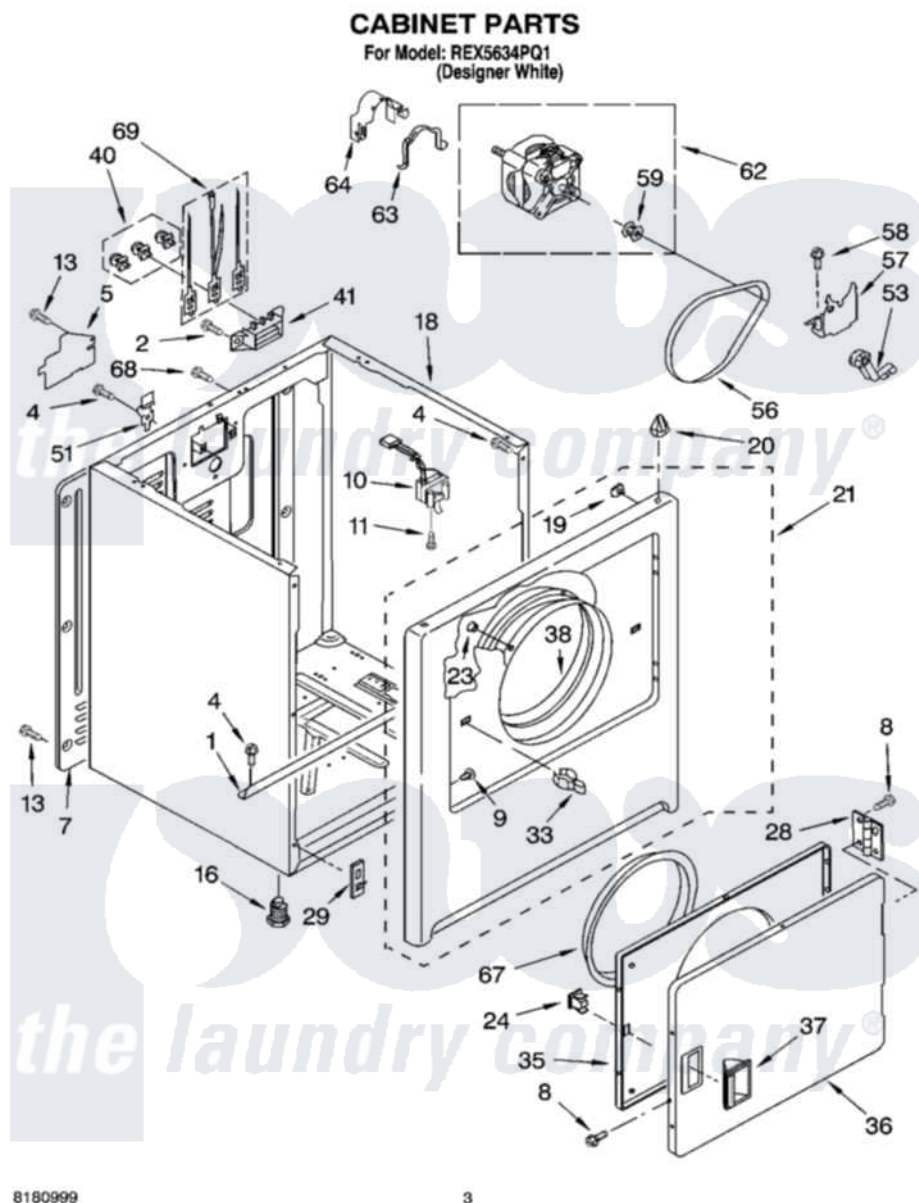

Whirlpool REX5634PQ1 02 - CABINET PARTS

8180999

3

Whirlpool Residential Whirlpool REX5634PQ1 Dryer Parts Parts Diagram 02 - CABINET PARTS

Click on the part number to view part

Item	Original Part Number	Replaced By	Status	Part Description
1	8541400			Bracket, Cabinet
2	3393008	308685		Side Trim)
4	343641	681414		Screw, 10AB X 1/2
5	3396795			Cover, Terminal Block
7	3396807	280040		Panel-Rear
8	342055	488627		Screw
9	3404413			Plug, Hinge Hole
10	3406104	3406105		Door Switch Assembly
11	697773	3395530		Screw
13	693995			Screw, Hex Head
16	3392100	49621		Feet-Leveling
18	8530603	8533643		Cabinet
19	98234			Clip, U-Bend
20	690363	18776		Lock, Front Top
21	3403571	279844		Panel
23	685203	279220		Clip

24	690081	279570	Latch
28	3405514	W10362431	Hinge And Pin Assembly
29	3394083		Clip, Front Panel
33	696144	279570	Latch
35	3403371		Door, Inner
36	3403361		Door Front
37	3405184		Handle, Door
38	8066124	279264	Air Channel Box
40	279393		Terminal Block Screw Kit
41	3397659		Block, Terminal
51	238088	8066217	Hinge, Top
53	691366		Idler And Pulley Assembly
56	8066065	341241	Belt
57	348780		Base, Motor
58	3400500		Bolt, 3405245 5/16-18 X 3/4
59	3394341	W10299847	Pulley-Motor
62	8066206	279827	Motor-Drve
63	660658		Clamp, Motor Mounting 343481 685441
64	3404162		Clamp, Motor
67	3405245		5/16-18 X 3/4
68	697776	4331106	Screw, No.10-32 X 7/16
69	279318		Terminal Tinned And Brass Panel