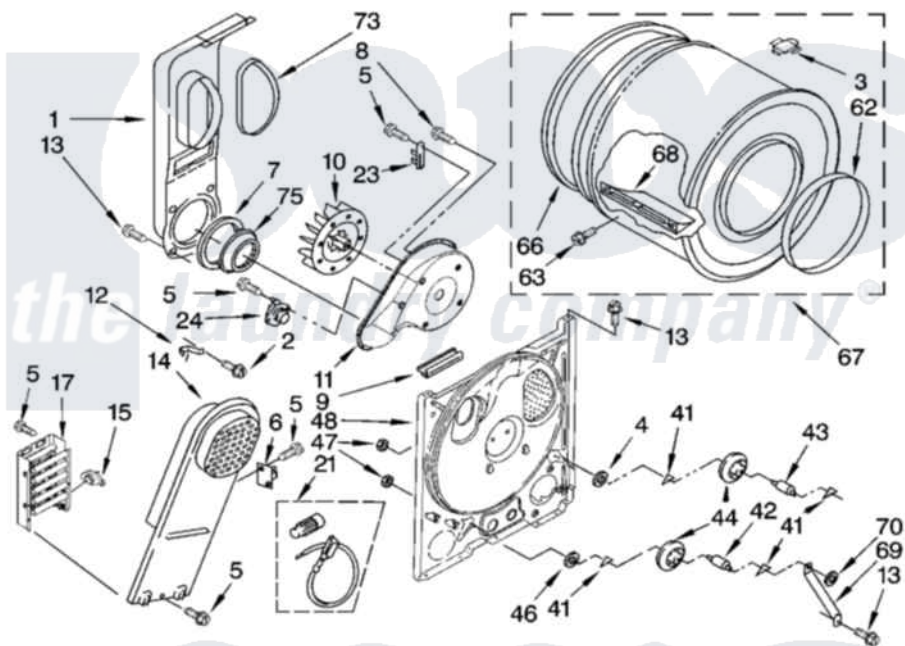

Whirlpool REX5634PQ1 03 - BULKHEAD PARTS, OPTIONAL PARTS (NOT INCLUDED)

BULKHEAD PARTS

For Model: REX5634PQ1
(Designer White)

8180999

5

Whirlpool [Residential Whirlpool REX5634PQ1 Dryer Parts](#) Parts Diagram 03 - BULKHEAD PARTS, OPTIONAL PARTS (NOT INCLUDED)

[Click on the part number to view part](#)

Item	Original Part Number	Replaced By	Status	Part Description
1	694283	279505		Chute
2	489463			Screw, 8-18 X 1/16
3	8066086			Plug, Drum Hole
4	3388703			Washer, Support
5	90767			Screw, 8A X 3/8 HeX Washer Head Tapping
6	3977393	279816		Cutoff-Tml
7	347139			Seal, Lint Chute
8	3390647	488729		Screw
9	3392247	686889		Pad
10	694089			Wheel, Blower
11	8577230			Housing, Blower
12	3398161			CLIP
13	343641	681414		Screw, 10AB X 1/2
14	8541818			Box, Heater

15	3977767		Thermostat, High Limit 250 F
17	8565582	279838	Element
21	279457		Wire Kit, Terminal
23	3392519		Thermal Limiter
24	3387134		Thermostat, Internal-Bias
41	690997		Washer, Thrust
42	3399506	W10359270	Shaft, Drum Roller Threads
43	3399507	W10359269	Shaft, Drum Roller Threads
44	3397590	349241T	Support
46	348197		Washer, Support
47	3359452		Nut, Lock
48	8529955	279793	Bulkhead
62	3394509		Ring, Bearing
63	97787	W10109200	Screw, Baffle Mounting
66	8066085	239087	Seal
67	3396777	697760	Drum
68	342847		Baffle, Drum
69	3976435		Bracket, Support
70	90296		Nut, Push On
73	339956		Seal, Air Duct To Bulkhead
75	696302		Shield, Exhaust
	N/A	Not Available	ACCESSORY PARTS
"	279948	4392065	Kit, Dryer Repair
"	689790		Dry Rack
"	8522199		Accessory Parts
"	72017		Paint, Touch-Up
"	350930		Paint, Pressurized Spray B
"	350938		Paint, Pressurized Spray B
"	799344		Paint, Touch-Up)