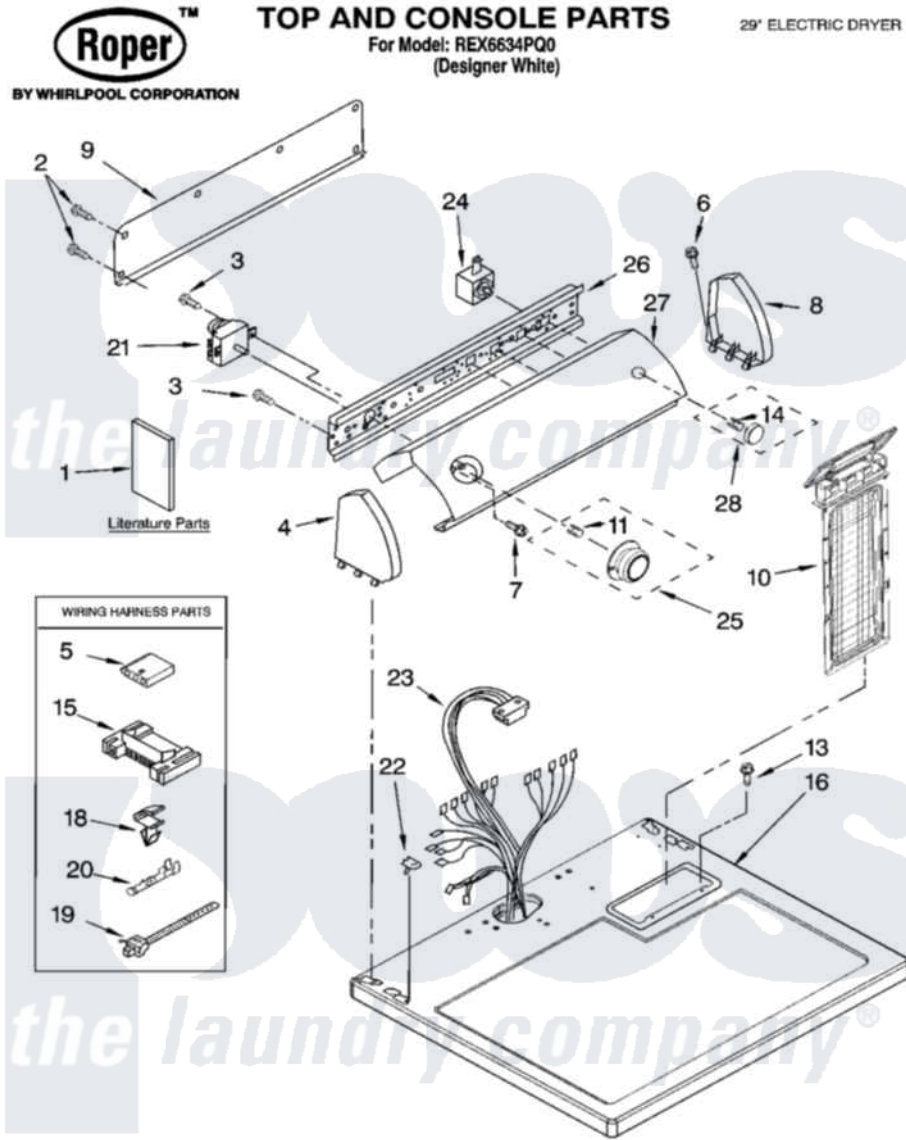

Whirlpool REX6634PQ0 01 - TOP AND CONSOLE PARTS

03-04 Litho in U.S.A. (djc)

1

Part No. 8180281

Whirlpool [Residential Whirlpool REX6634PQ0 Dryer Parts](#) Parts Diagram 01 - TOP AND CONSOLE PARTS
 Click on the part number to view part

Item	Original Part Number	Replaced By	Status	Part Description
1	LIT8533782		Not Available	Literature Parts (Guide, Use & Care)
"	LIT8533780		Not Available	Literature Parts (Sheet, Cycle Feature)
"	LIT8535914		Not Available	Literature Parts (Instructions, Installation)
"	LIT8528187		Not Available	Literature Parts (Wiring Diagram)
"	N/A		Not Available	Following May Be Purchased DO-IT-YOURSELF REPAIR MANUALS
"	677818		Not Available	Manual, Do-It- Yourself Repair (Dryer)
2	693995			Screw, Hex Head
3	3390646	W10139210		Screw, 8-18 X 5/16
4	8274437	279960		Endcap
5	3936144			Do-It-Yourself Repair Manuals
6	388326			Screw, 8-18 X 1.25
7	3400859			Screw, Grounding

8	8274434	279960	Endcap
9	8274261		Do-It-Yourself Repair Manuals
10	8558467		Screen, Lint
11	688805		Clip, Spring Knob
13	688983	487240	Screw, For Mtg. Service Capacitor
14	8536939		Clip, Knob
15	3395683		Receptacle, Multi-Terminal
16	8557930	8563985	Top
18	3394427		Clip-Harness
19	3391249		Cable Tie, Push Mount
20	94614		Terminal
21	8299781		Timer, 60 Hz
22	357213		Nut, Push-In
23	8299867	W10450292	Harness, Wiring
24	3977456		Switch, Push-To-Start
25	8557455		Timer Knob Assembly
26	8271418		Bracket, Control
27	3977945		Panel, Control
28	8557461		Knob, Push-To-Start
"	N/A	Not Available	ACCESSORY PARTS
"	279948	4392065	Kit, Dryer Repair
"	689790		Dry Rack
"	8522199		Accessory Parts
"	72017		Paint, Touch-Up
"	350930		Paint, Pressurized Spray B
"	350938		Paint, Pressurized Spray B
"	799344		Paint, Touch-Up)