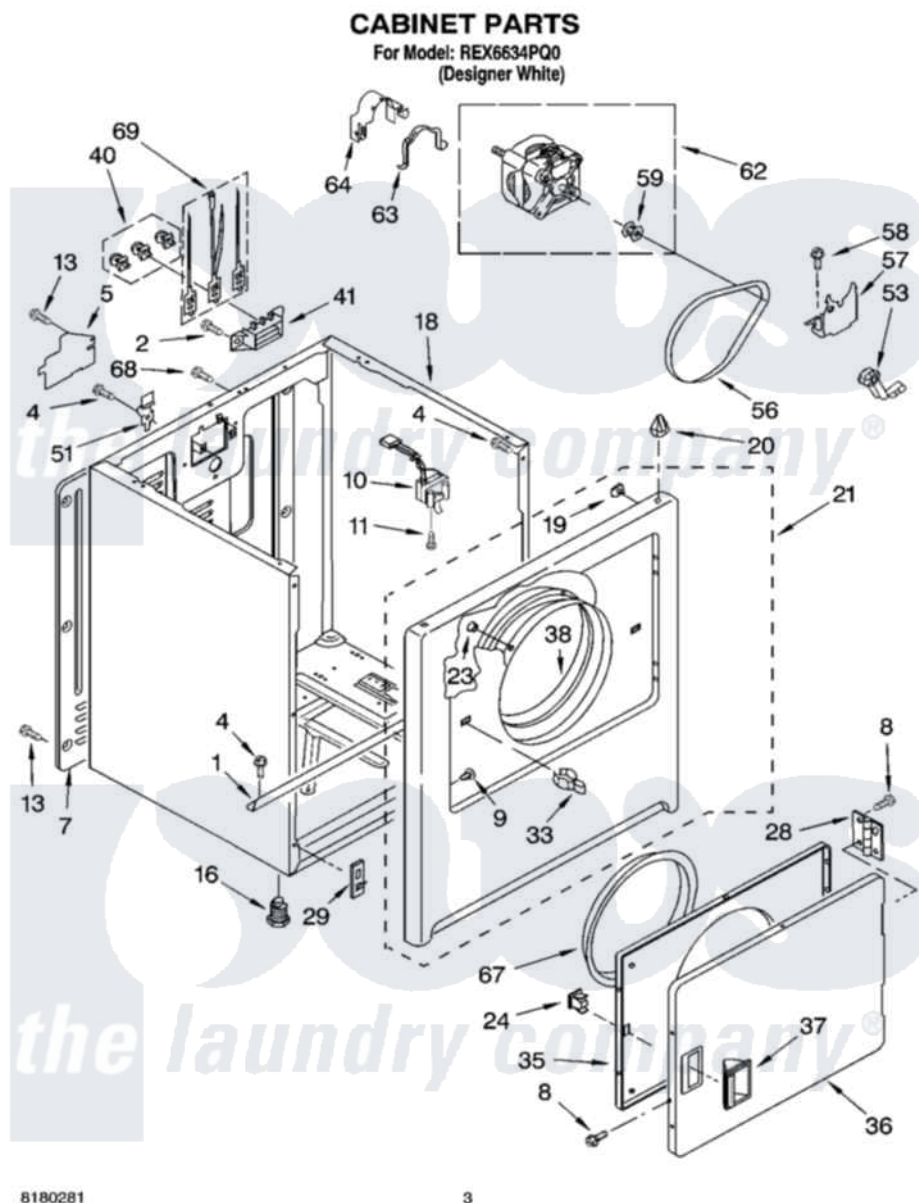

Whirlpool REX6634PQ0 02 - CABINET PARTS

Whirlpool Residential Whirlpool REX6634PQ0 Dryer Parts Parts Diagram 02 - CABINET PARTS
Click on the part number to view part

Item	Original Part Number	Replaced By	Status	Part Description
1	8541400			Bracket, Cabinet
2	3393008	308685		Side Trim)
4	343641	681414		Screw, 10AB X 1/2
5	3396795			Cover, Terminal Block
7	3396807	280040		Panel-Rear
8	342055	488627		Screw
9	3404413			Plug, Hinge Hole
10	3406104	3406105		Door Switch Assembly
11	697773	3395530		Screw
13	693995			Screw, Hex Head
16	3392100	49621		Feet-Leveling
18	8530603	8533643		Cabinet
19	98234			Clip, U-Bend
20	690363	18776		Lock, Front Top
21	3403571	279844		Panel
23	685203	279220		Clip

24	690081	279570	Latch
28	3405514	W10362431	Hinge And Pin Assembly
29	3394083		Clip, Front Panel
33	696144	279570	Latch
35	3403371		Door, Inner
36	3403361		Door Front
37	3405184		Handle, Door
38	8066124	279264	Air Channel Box
40	279393		Terminal Block Screw Kit
41	3397659		Block, Terminal
51	238088	8066217	Hinge, Top
53	691366		Idler And Pulley Assembly
56	8066065	341241	Belt
57	348780		Base, Motor
58	3400500		Bolt, 3405245 5/16-18 X 3/4
59	3394341	W10299847	Pulley-Motor
62	8538262	279827	Motor-Drve
63	660658		Clamp, Motor Mounting 343481 685441
64	3404162		Clamp, Motor
67	3405245		5/16-18 X 3/4
68	697776	4331106	Screw, No.10-32 X 7/16
69	279318		Terminal Tinned And Brass Panel