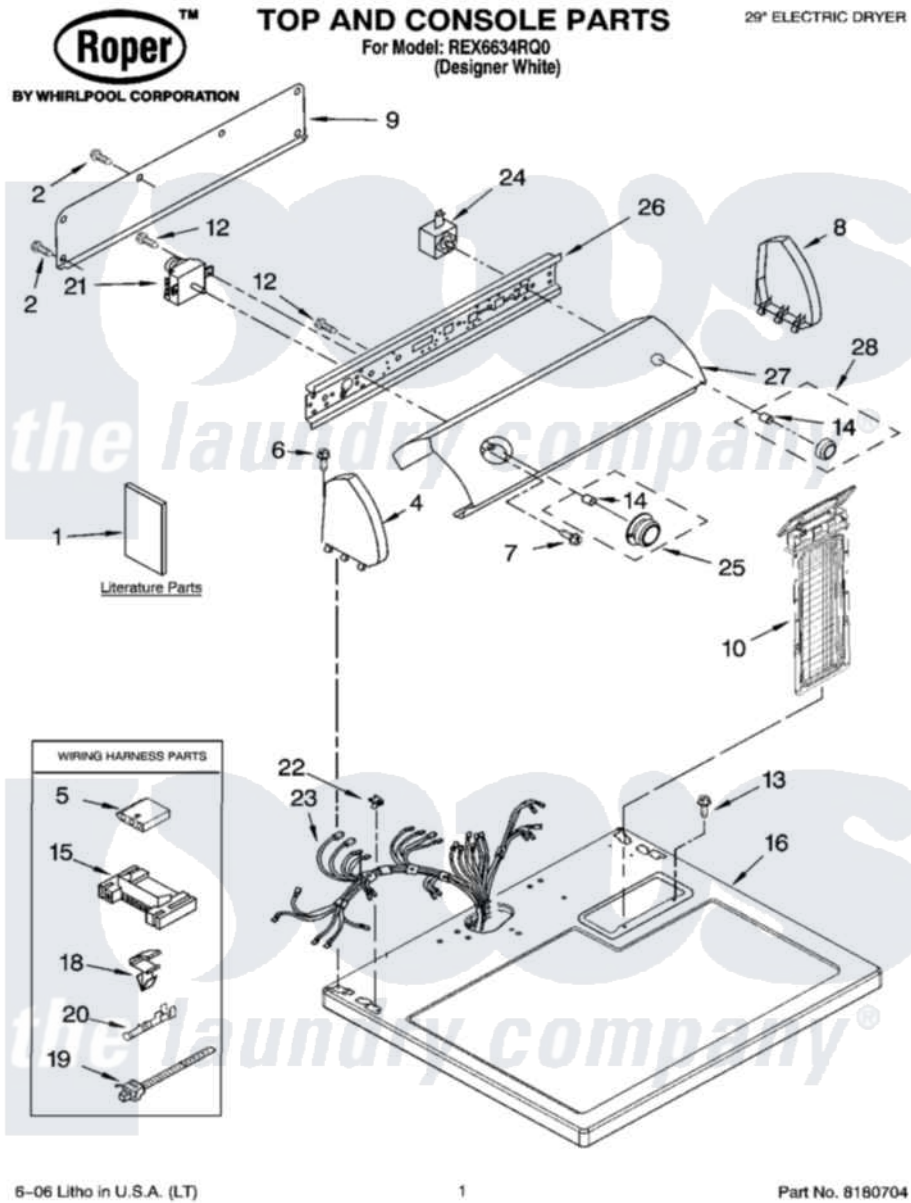

# Whirlpool REX6634RQ0 01 - TOP AND CONSOLE PARTS

6-06 Litho in U.S.A. (LT)

1

Part No. 8180704

Whirlpool [Residential Whirlpool REX6634RQ0 Dryer Parts](#) Parts Diagram 01 - TOP AND CONSOLE PARTS  
 Click on the part number to view part

Item	Original Part Number	Replaced By	Status	Part Description
1	8533782		Not Available	Guide, Use & Care
"	8535914		Not Available	Instructions, Installation
"	8533780		Not Available	Sheet, Cycle Feature
"	<a href="#">8528187</a>			Wiring Diagram
"	N/A		Not Available	Following May Be Purchased DO-IT-YOURSELF REPAIR MANUALS
"	677818		Not Available	Manual, Do-It- Yourself Repair (Dryer)
2	<a href="#">693995</a>			Screw, Hex Head
4	8274437	<a href="#">279960</a>		Endcap
5	<a href="#">3936144</a>			Do-It-Yourself Repair Manuals
6	<a href="#">388326</a>			Screw, 8-18 X 1.25
7	8533951	<a href="#">3400859</a>		Screw, Grounding
8	8274434	<a href="#">279960</a>		Endcap
9	<a href="#">8274261</a>			Do-It-Yourself Repair Manuals
10	<a href="#">8558467</a>			Screen, Lint

12	8533971	<a href="#">90767</a>	Screw, 8A X 3/8 HeX Washer Head Tapping
13	688983	<a href="#">487240</a>	Screw, For Mtg. Service Capacitor
14	<a href="#">8536939</a>		Clip, Knob
15	<a href="#">3395683</a>		Receptacle, Multi-Terminal
16	8557930	<a href="#">8563985</a>	Top
18	<a href="#">3394427</a>		Clip-Harness
19	<a href="#">3391249</a>		Cable Tie, Push Mount
20	<a href="#">94614</a>		Terminal
21	<a href="#">8299781</a>		Timer, 60 Hz
22	<a href="#">357213</a>		Nut, Push-In
23	8299867	<a href="#">W10450292</a>	Harness, Wiring
24	<a href="#">3977456</a>		Switch, Push-To-Start
25	<a href="#">3957383</a>		Timer Knob Assembly
26	<a href="#">8271418</a>		Bracket, Control
27	<a href="#">8573818</a>		Panel, Control
28	<a href="#">8557462</a>		Knob, Push-To-Start