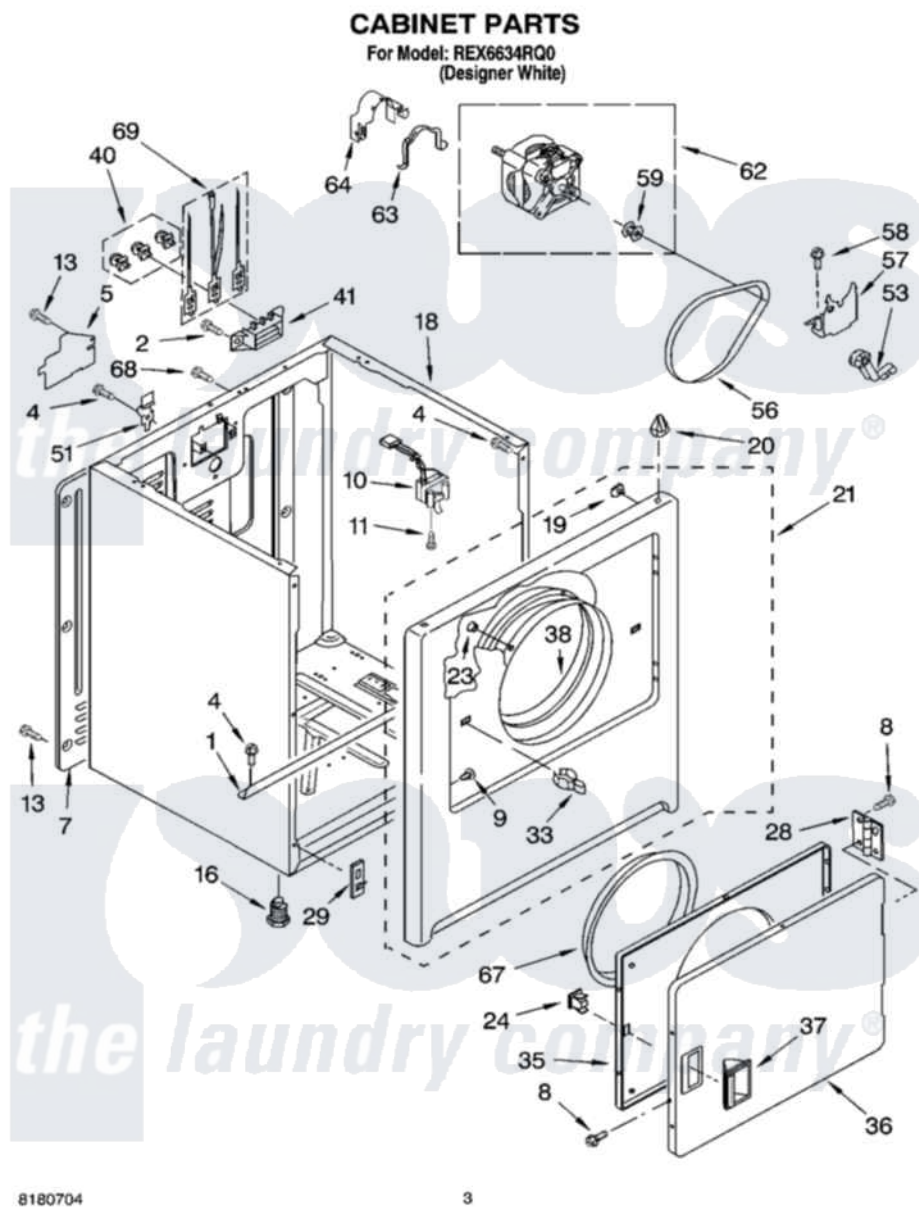

Whirlpool REX6634RQ0 02 - CABINET PARTS

8180704

3

Whirlpool Residential Whirlpool REX6634RQ0 Dryer Parts Parts Diagram 02 - CABINET PARTS
Click on the part number to view part

Item	Original Part Number	Replaced By	Status	Part Description
1	8541400			Bracket, Cabinet
2	3393008	308685		Side Trim)
4	343641	681414		Screw, 10AB X 1/2
5	3396795			Cover, Terminal Block
7	3396807	280040		Panel-Rear
8	342055	488627		Screw
9	3404413			Plug, Hinge Hole
10	3406104	3406105		Door Switch Assembly
11	697773	3395530		Screw
13	693995			Screw, Hex Head
16	3392100	49621		Feet-Leveling
18	8530603	8533643		Cabinet
19	98234			Clip, U-Bend
20	690363	18776		Lock, Front Top
21	3403571	279844		Panel
23	685203	279220		Clip

24	690081	279570	Latch
28	3405514	W10362431	Hinge And Pin Assembly
29	3394083		Clip, Front Panel
33	696144	279570	Latch
35	3403371		Door, Inner
36	3403361		Door Front
37	3405184		Handle, Door
38	8066124	279264	Air Channel Box
40	279393		Terminal Block Screw Kit
41	3397659		Block, Terminal
51	238088	8066217	Hinge, Top
53	691366		Idler And Pulley Assembly
56	8066065	341241	Belt
57	348780		Base, Motor
58	3400500		Bolt, 3405245 5/16-18 X 3/4
59	3394341	W10299847	Pulley-Motor
62	3980069	279827	Motor-Drve
63	660658		Clamp, Motor Mounting 343481 685441
64	3404162		Clamp, Motor
67	3405245		5/16-18 X 3/4
68	697776	4331106	Screw, No.10-32 X 7/16
69	279318		Terminal Tinned And Brass Panel