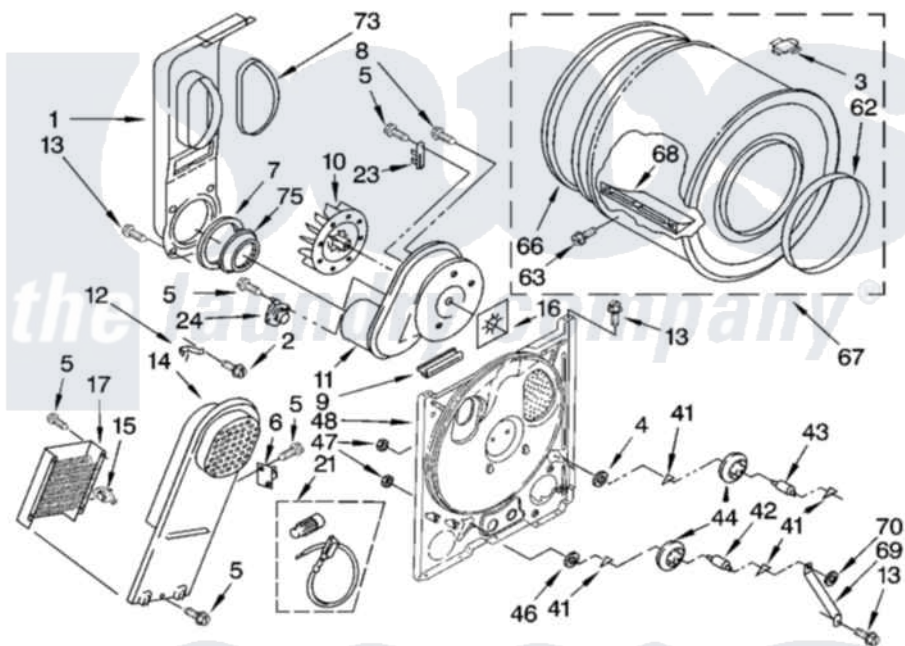

Whirlpool REX6634RQ0 03 - BULKHEAD PARTS, OPTIONAL PARTS (NOT INCLUDED)

BULKHEAD PARTS

For Model: REX6634RQ0
(Designer White)

8180704

5

Whirlpool [Residential Whirlpool REX6634RQ0 Dryer Parts](#) Parts Diagram 03 - BULKHEAD PARTS, OPTIONAL PARTS (NOT INCLUDED)

[Click on the part number to view part](#)

Item	Original Part Number	Replaced By	Status	Part Description
1	694283	279505		Chute
2	489463			Screw, 8-18 X 1/16
3	8066086			Plug, Drum Hole
4	3388703			Washer, Support
5	90767			Screw, 8A X 3/8 HeX Washer Head Tapping
6	3977393	279816		Cutoff-Tml
7	347139			Seal, Lint Chute
8	3390647	488729		Screw
9	3392247	686889		Pad
10	694089			Wheel, Blower
11	8577230			Housing, Blower
12	3398161			CLIP
13	343641	681414		Screw, 10AB X 1/2
14	8541818			Box, Heater

15	3977767		Thermostat, High Limit 250 F
16	3394196		Seal, Blower Shaft
17	8565582	279838	Element
21	279457		Wire Kit, Terminal
23	3392519		Thermal Limiter
24	3387134		Thermostat, Internal-Bias
41	690997		Washer, Thrust
42	3399506	W10359270	Shaft, Drum Roller Threads
43	3399507	W10359269	Shaft, Drum Roller Threads
44	3397590	349241T	Support
46	348197		Washer, Support
47	3359452		Nut, Lock
48	8529955	279793	Bulkhead
62	3394509		Ring, Bearing
63	97787	W10109200	Screw, Baffle Mounting
66	8066085	239087	Seal
67	3396777	697760	Drum
68	342847		Baffle, Drum
69	3976435		Bracket, Support
70	90296		Nut, Push On
73	339956		Seal, Air Duct To Bulkhead
75	696302		Shield, Exhaust
	279948	4392065	Kit, Dryer Repair
"	689790		Dry Rack
"	8522199		Accessory Parts
"	72017		Paint, Touch-Up
"	350930		Paint, Pressurized Spray B
"	350938		Paint, Pressurized Spray B
"	799344		Paint, Touch-Up)