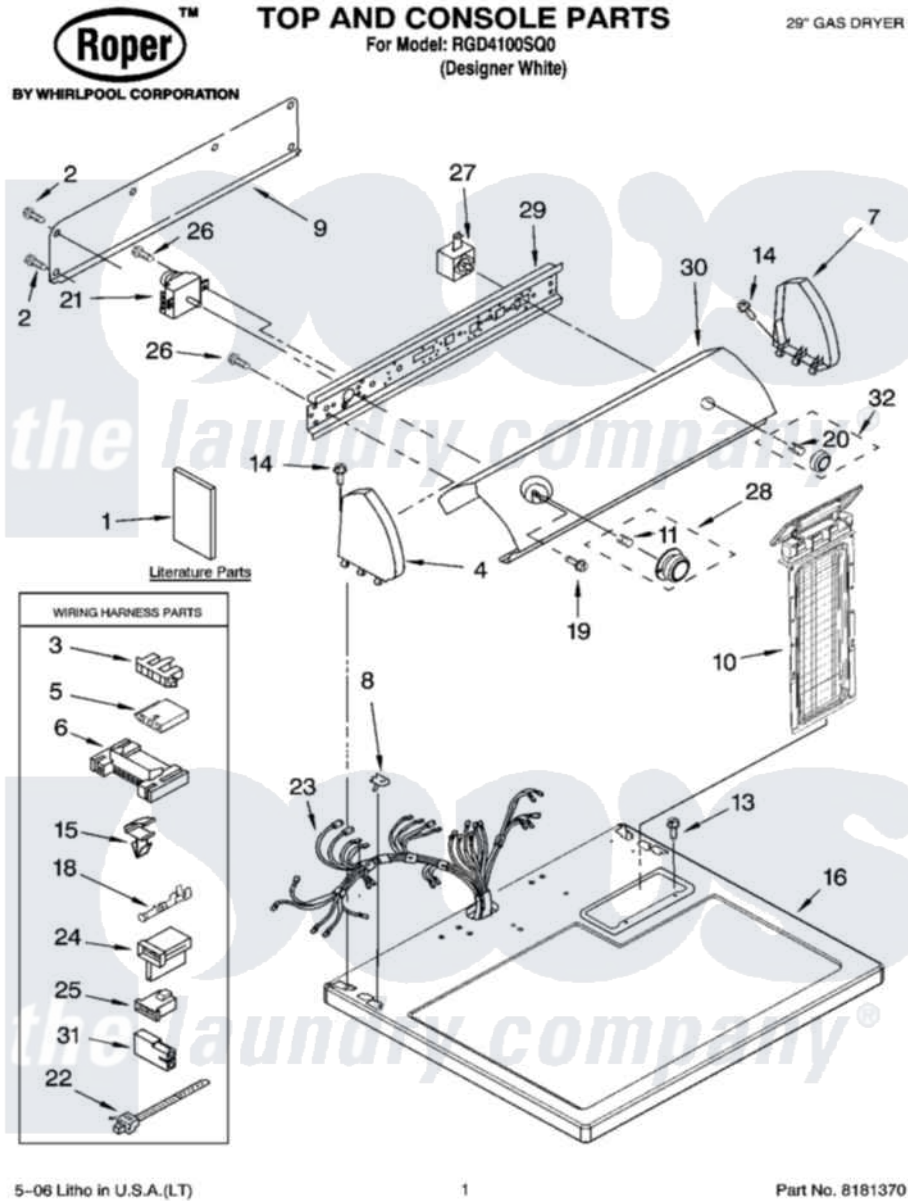

Whirlpool RGD4100SQ0 01 - TOP AND CONSOLE PARTS

5-06 Litho in U.S.A.(LT)

1

Part No. 8181370

Whirlpool [Residential Whirlpool RGD4100SQ0 Dryer Parts](#) Parts Diagram 01 - TOP AND CONSOLE PARTS
Click on the part number to view part

Item	Original Part Number	Replaced By	Status	Part Description
1	8578192		Not Available	Guide, Use & Care
"	8562589		Not Available	Instructions, Installation
"	8528187			Wiring Diagram
"	W10043010		Not Available	Sheet, Cycle Feature
"	BLANK		Not Available	Following May Be Purchased DO-IT-YOURSELF REPAIR MANUALS
"	677818		Not Available	Manual, Do-It- Yourself Repair (Dryer)
2	693995			Screw, Hex Head
3	3397269			Connector, Timer
4	8274437	279960		Endcap
5	3936144			Do-It-Yourself Repair Manuals
6	3395683			Receptacle, Multi-Terminal
7	8274434	279960		Endcap
8	357213			Nut, Push-In
9	8274261			Do-It-Yourself Repair Manuals