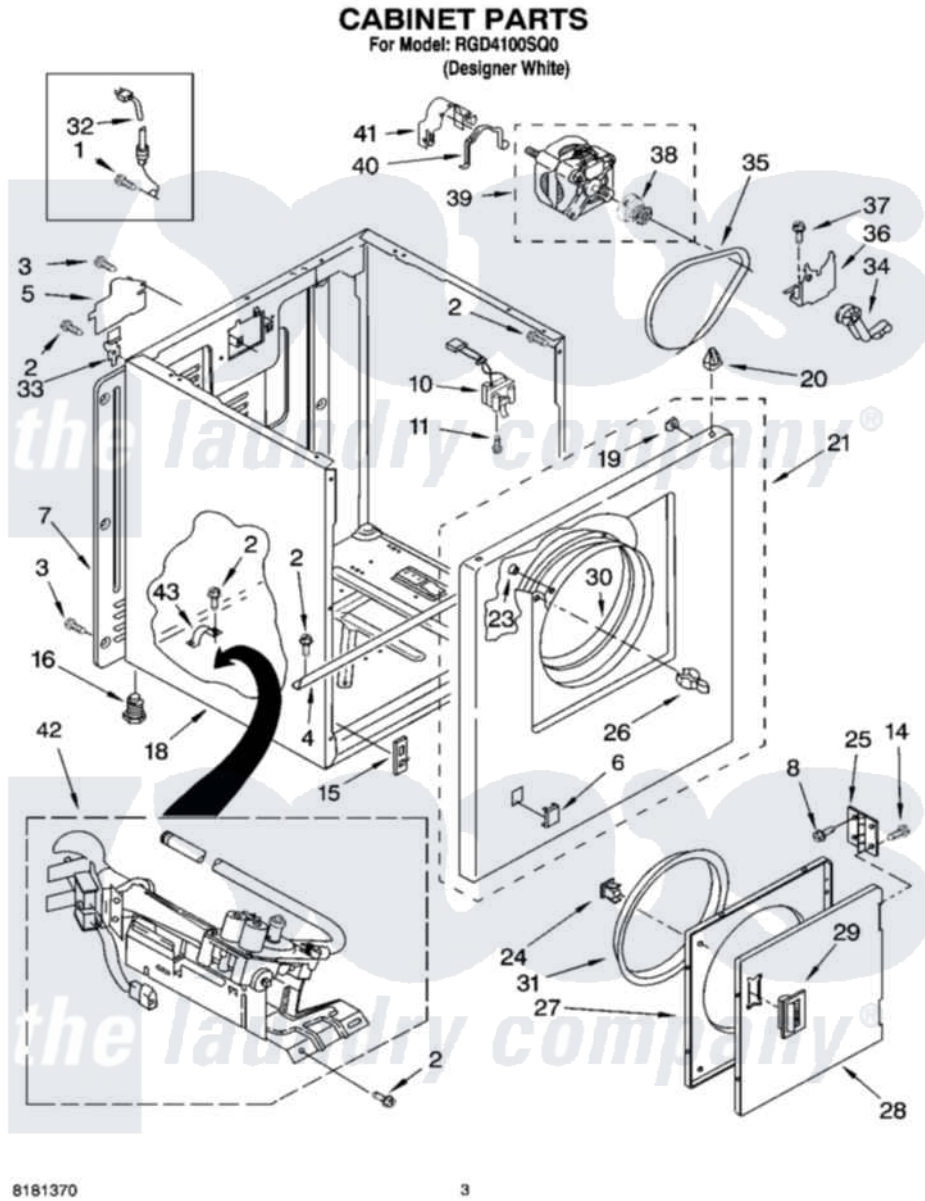

Whirlpool RGD4100SQ0 02 - CABINET PARTS

Whirlpool Residential Whirlpool RGD4100SQ0 Dryer Parts Parts Diagram 02 - CABINET PARTS
Click on the part number to view part

Item	Original Part Number	Replaced By	Status	Part Description
1	697776	4331106		Screw, No.10-32 X 7/16
2	343641	681414		Screw, 10AB X 1/2
3	693995			Screw, Hex Head
4	8541400			Bracket, Cabinet
5	3396795			Cover, Terminal Block
6	3394975			Plug, Front Panel
7	3396807	280040		Panel-Rear
8	342055	488627		Screw
10	3406102			Door Switch Assembly
11	697773	3395530		Screw
14	694091			Trim, Side Right Hand
15	3394083			Clip, Front Panel
16	3392100	49621		Feet-Leveling
18	8530603	8533643		Cabinet
19	98234			Clip, U-Bend
20	690363	18776		Lock, Front Top

21	3394895	280022	Panel
23	685203	279220	Clip
24	3389441		Door Catch Assembly
25	348023		Hinge And Pin Assembly
26	696144	279570	Latch
27	695656	280077	Door
28	348205		Door, Front
29	686711		Handle, Door
30	8066123	279264	Air Channel Box
31	3390734		Seal, Door
32	344020	3401402	Cord, Power
33	8066217		Hinge, Top
34	691366		Idler And Pulley Assembly
35	8066065	341241	Belt
36	348780		Base, Motor
37	3400500		Bolt, 3405245 5/16-18 X 3/4
38	8066184		Pulley, Motor
39	8066206	279827	Motor-Drve
40	660658		Clamp, Motor Mounting 343481 685441
41	3404162		Clamp, Motor
42	8318272	W10465748	Burner-Gas
43	341029		Clamp, Pipe Door Spring