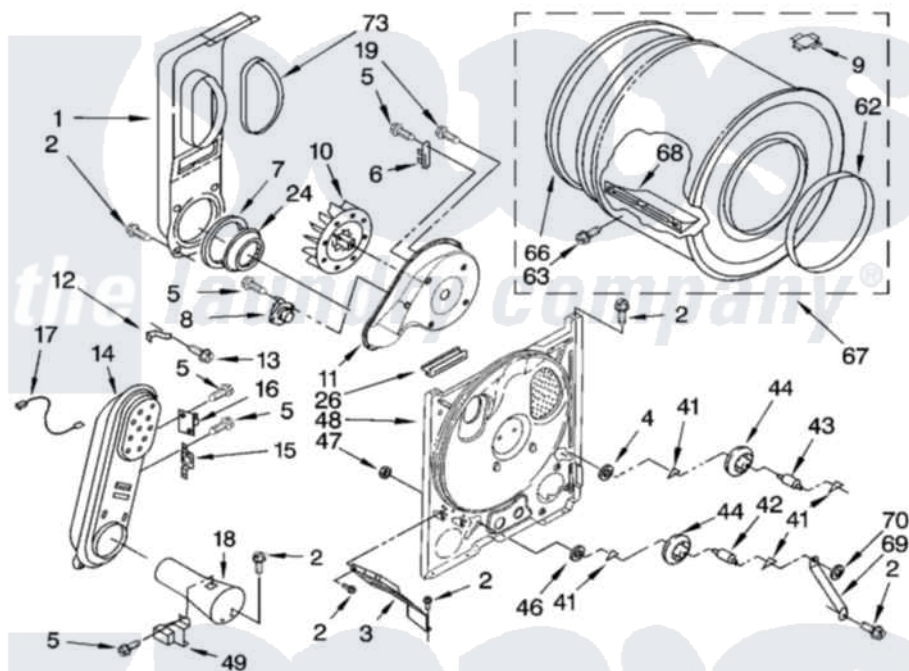

Whirlpool RGD4100SQ0 04 - BULKHEAD PARTS, OPTIONAL PARTS (NOT INCLUDED)

BULKHEAD PARTS

For Model: RGD4100SQ0
(Designer White)

8181370

7

Whirlpool [Residential Whirlpool RGD4100SQ0 Dryer Parts](#) Parts Diagram 04 - BULKHEAD PARTS, OPTIONAL PARTS (NOT INCLUDED)

[Click on the part number to view part](#)

Item	Original Part Number	Replaced By	Status	Part Description
1	694283	279505		Chute
2	343641	681414		Screw, 10AB X 1/2
3	3406022			Bracket, Bulkhead
4	3388703			Washer, Support
5	90767			Screw, 8A X 3/8 HeX Washer Head Tapping
6	3392519			Thermal Limiter
7	347139			Seal, Lint Chute
8	660039	694674		Thermistor-Fix
9	8066086			Plug, Drum Hole
10	694089			Wheel, Blower
11	8577230			Housing, Blower
12	3398161			CLIP
13	489463			Screw, 8-18 X 1/16
14	8530285	279980		Box