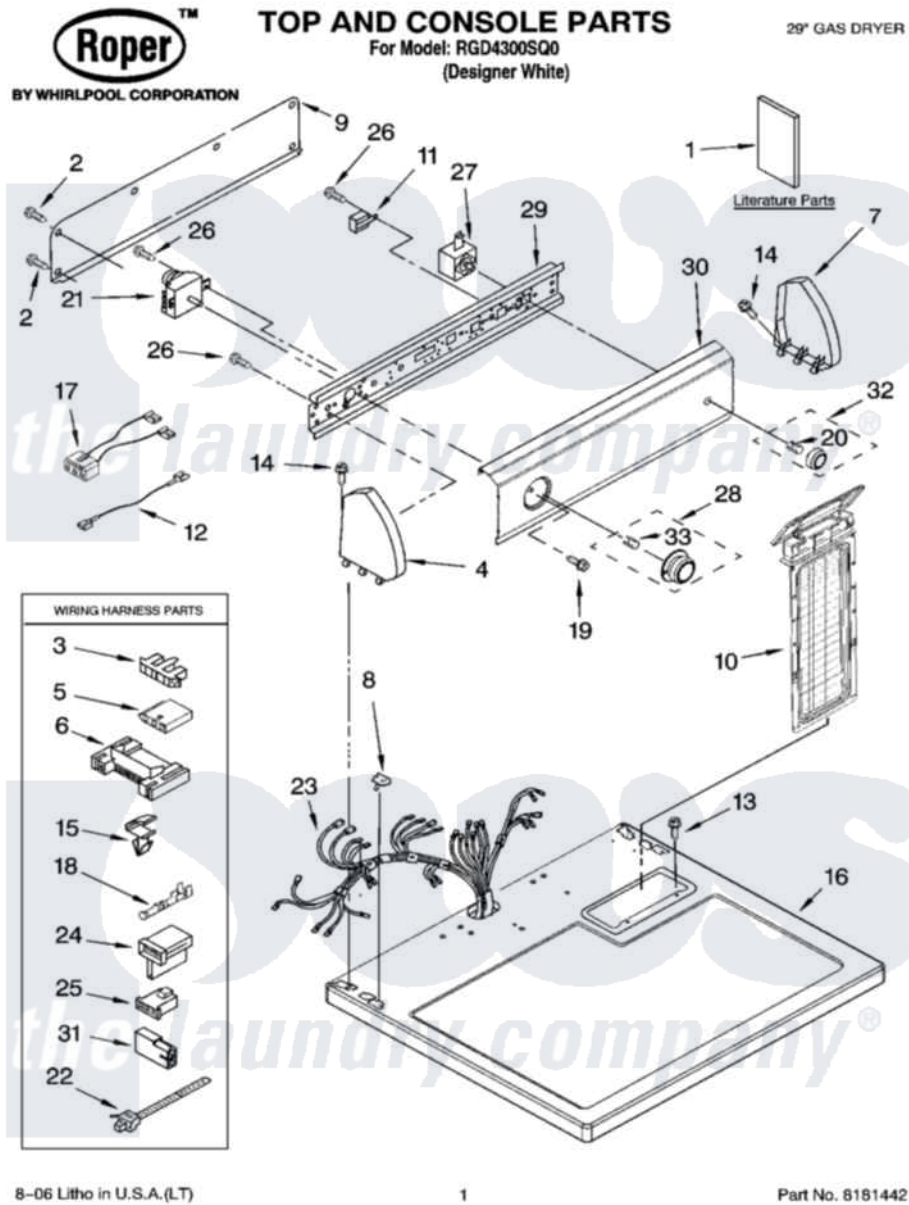

Whirlpool RGD4300SQ0 01 - TOP AND CONSOLE PARTS

8-06 Litho in U.S.A.(LT)

1

Part No. 8181442

Whirlpool [Residential Whirlpool RGD4300SQ0 Dryer Parts](#) Parts Diagram 01 - TOP AND CONSOLE PARTS
 Click on the part number to view part

Item	Original Part Number	Replaced By	Status	Part Description
1	8578192		Not Available	Guide, Use & Care
"	8562589		Not Available	Instructions, Installation
"	8528187			Wiring Diagram
"	W10043010		Not Available	Sheet, Cycle Feature
"	BLANK		Not Available	Following May Be Purchased DO-IT-YOURSELF REPAIR MANUALS
"	677818		Not Available	Manual, Do-It- Yourself Repair (Dryer)
2	693995			Screw, Hex Head
3	3397269			Connector, Timer
4	8274437	279960		Endcap
5	3936144			Do-It-Yourself Repair Manuals
6	3395683			Receptacle, Multi-Terminal
7	8274434	279960		Endcap
8	357213			Nut, Push-In
9	8274261			Do-It-Yourself Repair Manuals

10	8558467		Screen, Lint
11	694419		Mini-Buzzer
12	3393814	Not Available	Wire, Jumper (Black)
13	688983	487240	Screw, For Mtg. Service Capacitor
14	388326		Screw, 8-18 X 1.25
15	3394427		Clip-Harness
16	8557930	8563985	Top
17	3393815	3393812	Wire, Jumper
18	94614		Terminal
19	8533951	3400859	Screw, Grounding
20	8536939		Clip, Knob
21	8299764		Timer Assembly, 60 Hz
22	3391249		Cable Tie, Push Mount
23	8299876		Harness, Wiring
24	3403499		Connector, 2-Postion
25	3403498		Connector, 3-Position
26	8533971	90767	Screw, 8A X 3/8 HeX Washer Head Tapping
27	3977456		Switch, Push-To-Start
28	8538953		Timer Knob Assembly
29	8271418		Bracket, Control
30	8578957		Panel, Control
31	717252		Receptacle, Terminal
32	8538959		Knob, Push-To-Start
33	688805		Clip, Spring Knob