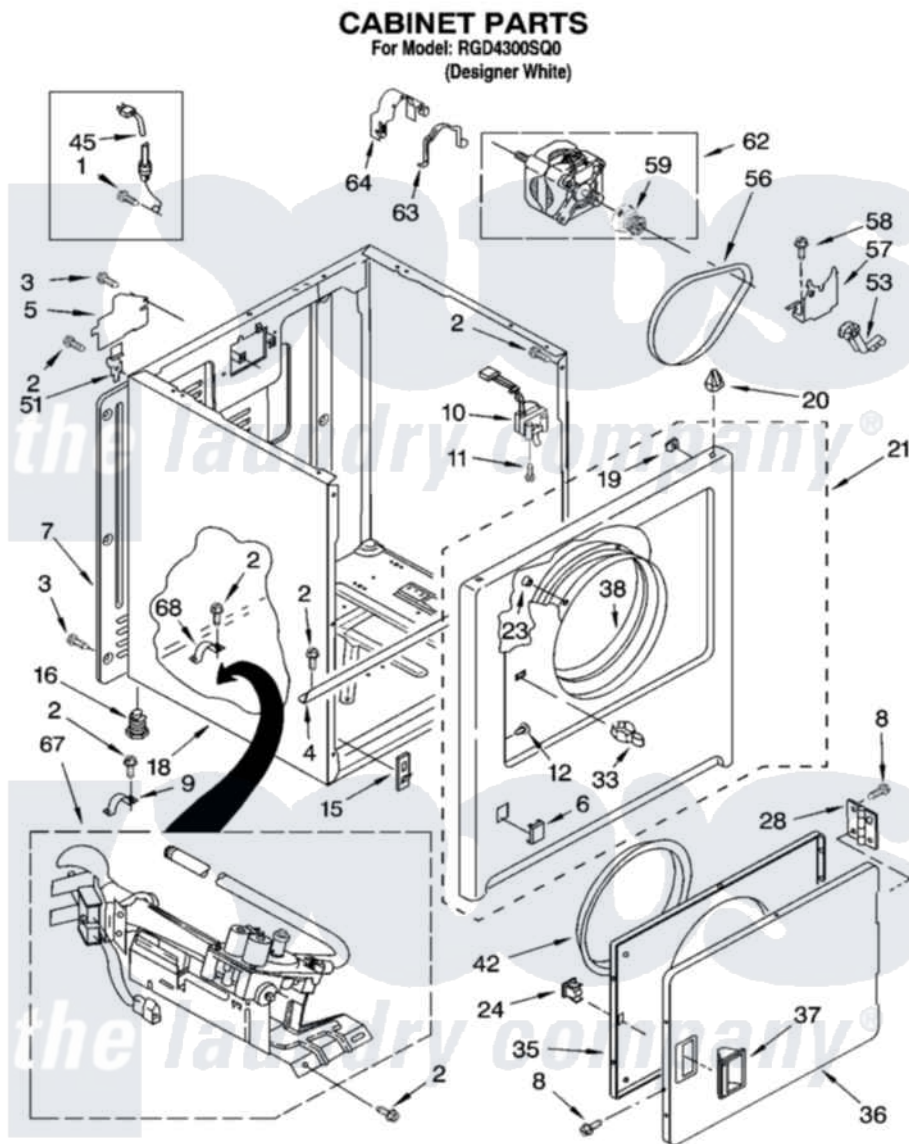

Whirlpool RGD4300SQ0 02 - CABINET PARTS

8181442

3

Whirlpool [Residential Whirlpool RGD4300SQ0 Dryer Parts](#) Parts Diagram 02 - CABINET PARTS
Click on the part number to view part

Item	Original Part Number	Replaced By	Status	Part Description
1	697776	4331106		Screw, No.10-32 X 7/16
2	343641	681414		Screw, 10AB X 1/2
3	693995			Screw, Hex Head
4	8541400			Bracket, Cabinet
5	3396795			Cover, Terminal Block
6	3394975			Plug, Front Panel
7	3396807	280040		Panel-Rear
8	342055	488627		Screw
9	3980175			Clamp, Elbow
10	3406104	3406105		Door Switch Assembly
11	697773	3395530		Screw
12	3404413			Plug, Hinge Hole
15	3394083			Clip, Front Panel
16	3392100	49621		Feet-Leveling
18	8530603	8533643		Cabinet
19	98234			Clip, U-Bend

20	690363	18776	Lock, Front Top
21	3403574	279846	Panel
23	685203	279220	Clip
24	690081	279570	Latch
28	3405514	W10362431	Hinge And Pin Assembly
33	696144	279570	Latch
35	3403371		Door, Inner
36	3403361		Door Front
37	3405184		Handle, Door
38	8066124	279264	Air Channel Box
42	3405245		5/16-18 X 3/4
45	344020	3401402	Cord, Power
51	8066217		Hinge, Top
53	691366		Idler And Pulley Assembly
56	8066065	341241	Belt
57	348780		Base, Motor
58	3400500		Bolt, 3405245 5/16-18 X 3/4
59	8066184		Pulley, Motor
62	8066206	279827	Motor-Drve
63	660658		Clamp, Motor Mounting 343481 685441
64	3404162		Clamp, Motor
67	8318272	W10465748	Burner-Gas
68	341029		Clamp, Pipe Door Spring