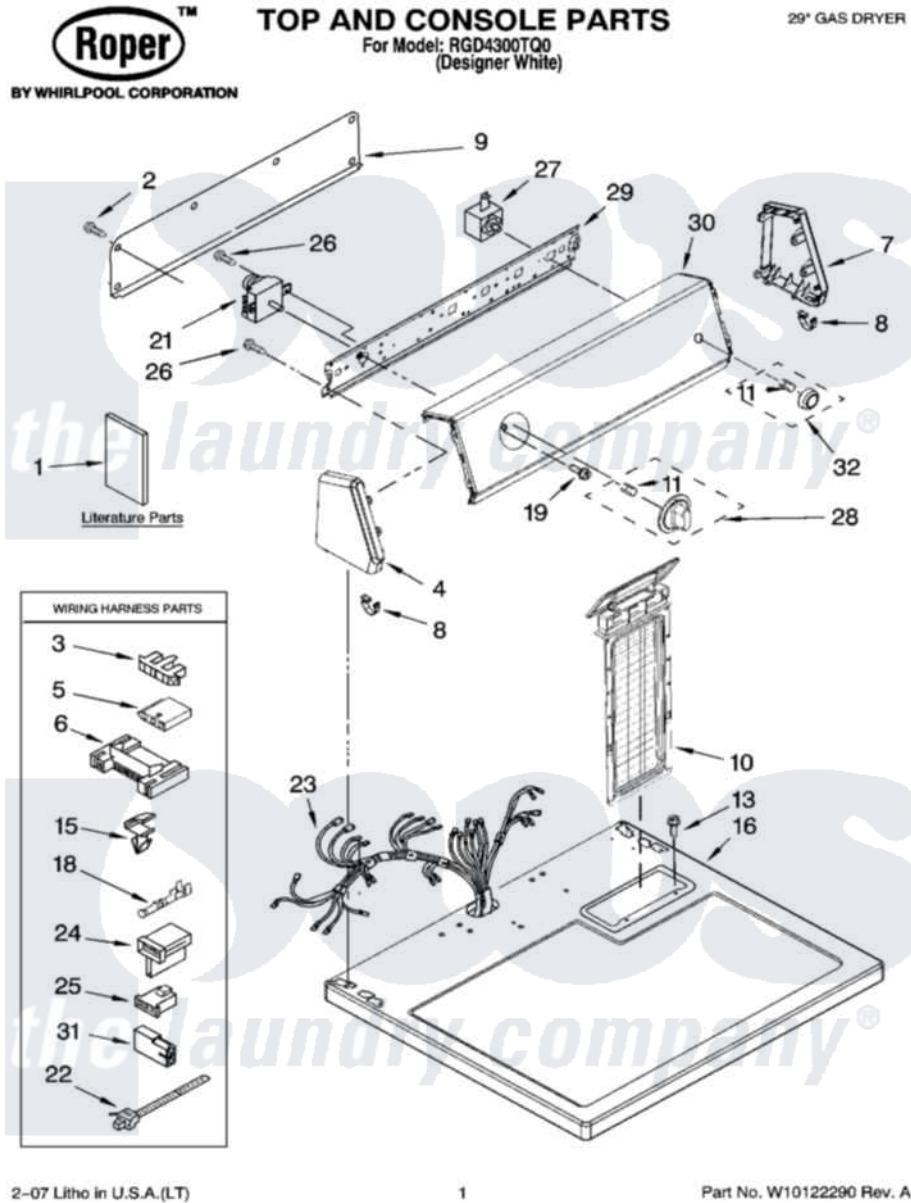

# Whirlpool RGD4300TQ0 01 - TOP AND CONSOLE PARTS

2-07 Litho in U.S.A.(LT)

1

Part No. W10122290 Rev. A

Whirlpool [Residential Whirlpool RGD4300TQ0 Dryer Parts](#) Parts Diagram 01 - TOP AND CONSOLE PARTS  
 Click on the part number to view part

Item	Original Part Number	Replaced By	Status	Part Description
1	W10088772		Not Available	Guide, Use & Care
"	W10088971		Not Available	Instructions, Installation
"	8576793		Not Available	Wiring Diagram
"	W10089175		Not Available	Sheet, Cycle Feature
"	BLANK		Not Available	Following May Be Purchased DO-IT-YOURSELF REPAIR MANUALS
"	677818		Not Available	Manual, Do-It- Yourself Repair (Dryer)
2	<a href="#">693995</a>			Screw, Hex Head
3	<a href="#">3397269</a>			Connector, Timer
4	8579674	<a href="#">8579686</a>		Endcap
5	<a href="#">3936144</a>			Do-It-Yourself Repair Manuals
6	<a href="#">3395683</a>			Receptacle, Multi-Terminal
7	8579673	<a href="#">8579685</a>		Endcap
8	<a href="#">8312709</a>			Clip-Console
9	<a href="#">8274261</a>			Do-It-Yourself Repair Manuals

10	<a href="#">8558467</a>		Screen, Lint
11	<a href="#">8536939</a>		Clip, Knob
13	688983	<a href="#">487240</a>	Screw, For Mtg. Service Capacitor
15	<a href="#">3394427</a>		Clip-Harness
16	8559800	<a href="#">8563663</a>	Top
18	<a href="#">94614</a>		Terminal
19	8533951	<a href="#">3400859</a>	Screw, Grounding
21	<a href="#">8299764</a>		Timer Assembly, 60 Hz
22	<a href="#">3391249</a>		Cable Tie, Push Mount
23	<a href="#">8299876</a>		Harness, Wiring
24	<a href="#">3403499</a>		Connector, 2-Postion
25	<a href="#">3403498</a>		Connector, 3-Position
26	8533971	<a href="#">90767</a>	Screw, 8A X 3/8 HeX Washer Head Tapping
27	<a href="#">3977456</a>		Switch, Push-To-Start
28	<a href="#">W10110064</a>		Timer Knob Assembly
29	<a href="#">8579678</a>		Bracket, Control
30	<a href="#">W10086699</a>		Panel, Control
31	<a href="#">717252</a>		Receptacle, Terminal
32	<a href="#">W10110065</a>		Knob, Push-To-Start