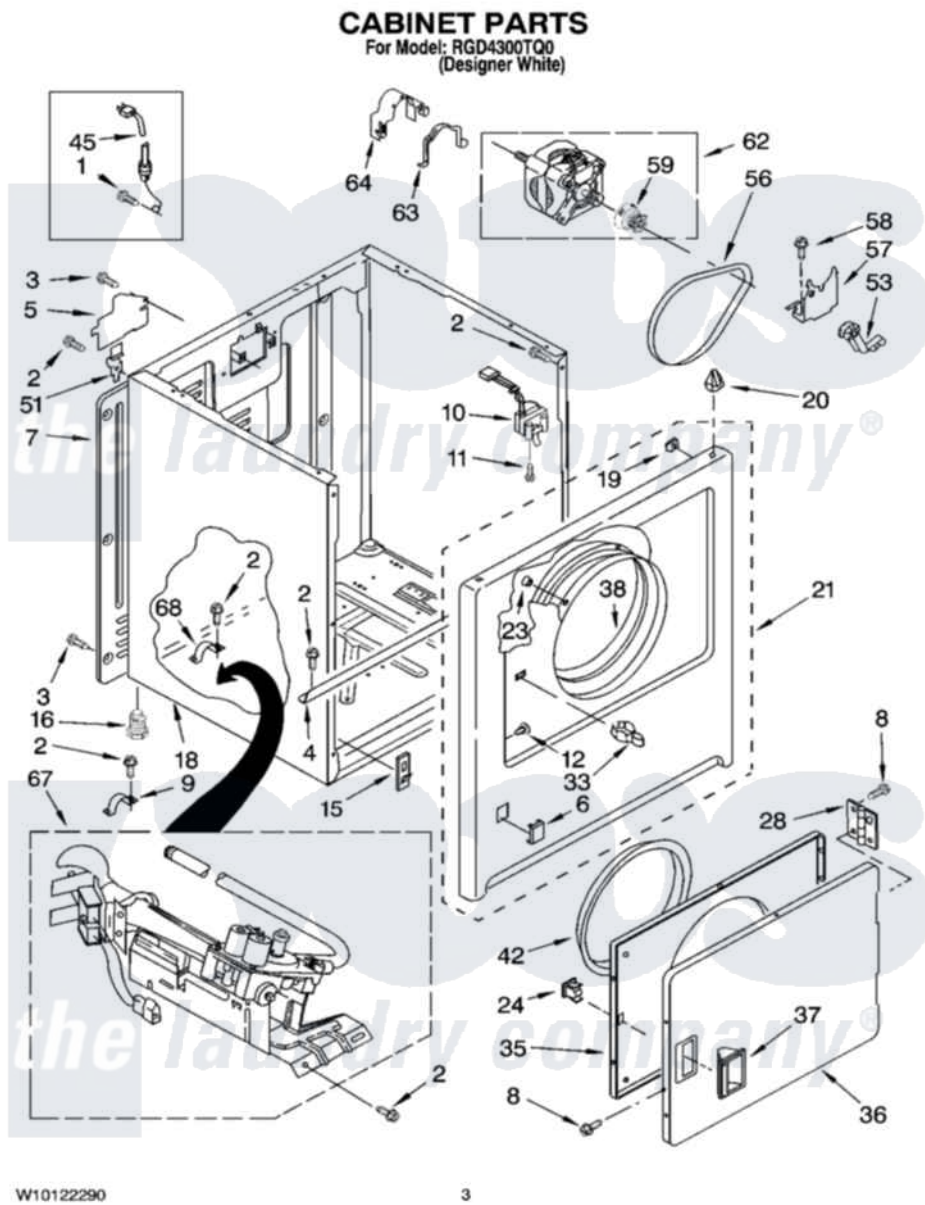

# Whirlpool RGD4300TQ0 02 - CABINET PARTS

Whirlpool Residential Whirlpool RGD4300TQ0 Dryer Parts Parts Diagram 02 - CABINET PARTS  
Click on the part number to view part

Item	Original Part Number	Replaced By	Status	Part Description
1	697776	<a href="#">4331106</a>		Screw, No.10-32 X 7/16
2	343641	<a href="#">681414</a>		Screw, 10AB X 1/2
3	<a href="#">693995</a>			Screw, Hex Head
4	<a href="#">8541400</a>			Bracket, Cabinet
5	<a href="#">3396795</a>			Cover, Terminal Block
6	<a href="#">3394975</a>			Plug, Front Panel
7	3396807	<a href="#">280040</a>		Panel-Rear
8	342055	<a href="#">488627</a>		Screw
9	<a href="#">3980175</a>			Clamp, Elbow
10	3406104	<a href="#">3406105</a>		Door Switch Assembly
11	697773	<a href="#">3395530</a>		Screw
12	<a href="#">3404413</a>			Plug, Hinge Hole
15	<a href="#">3394083</a>			Clip, Front Panel
16	3392100	<a href="#">49621</a>		Feet-Leveling
18	8530603	<a href="#">8533643</a>		Cabinet
19	<a href="#">98234</a>			Clip, U-Bend