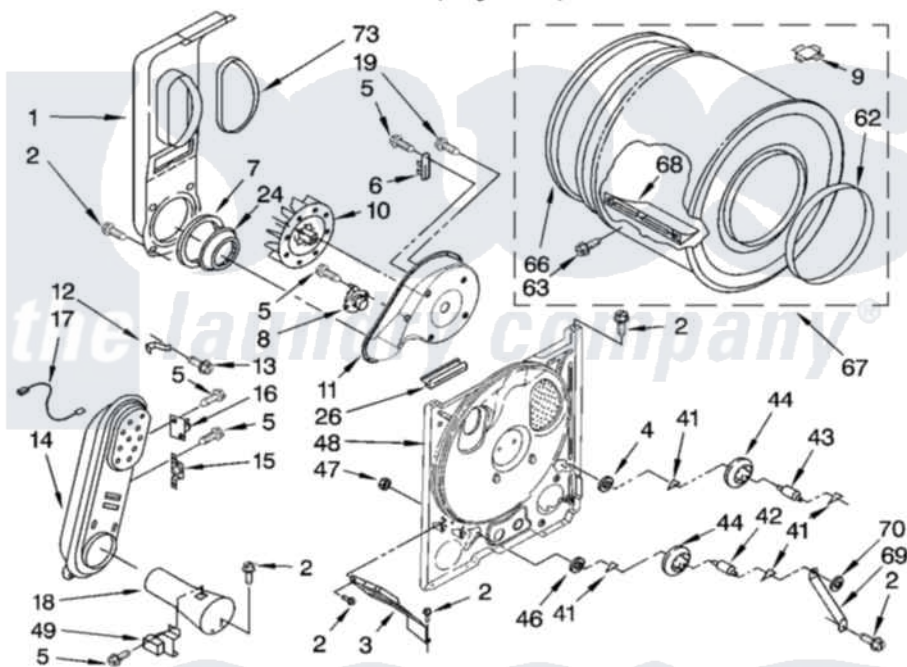

Whirlpool RGD4300TQ0 04 - BULKHEAD PARTS, OPTIONAL PARTS (NOT INCLUDED)

**BULKHEAD PARTS**

For Model: RGD4300TQ0  
(Designer White)

W10122290

7

Whirlpool [Residential Whirlpool RGD4300TQ0 Dryer Parts](#) Parts Diagram 04 - BULKHEAD PARTS, OPTIONAL PARTS (NOT INCLUDED)

[Click on the part number to view part](#)

Item	Original Part Number	Replaced By	Status	Part Description
1	694283	<a href="#">279505</a>		Chute
2	343641	<a href="#">681414</a>		Screw, 10AB X 1/2
3	<a href="#">3406022</a>			Bracket, Bulkhead
4	<a href="#">3388703</a>			Washer, Support
5	<a href="#">90767</a>			Screw, 8A X 3/8 HeX Washer Head Tapping
6	<a href="#">3392519</a>			Thermal Limiter
7	<a href="#">347139</a>			Seal, Lint Chute
8	<a href="#">3387134</a>			Thermostat, Internal-Bias
9	<a href="#">8066086</a>			Plug, Drum Hole
10	<a href="#">694089</a>			Wheel, Blower
11	<a href="#">8577230</a>			Housing, Blower
12	3398161			CLIP
13	<a href="#">489463</a>			Screw, 8-18 X 1/16
14	8530285	<a href="#">279980</a>		Box