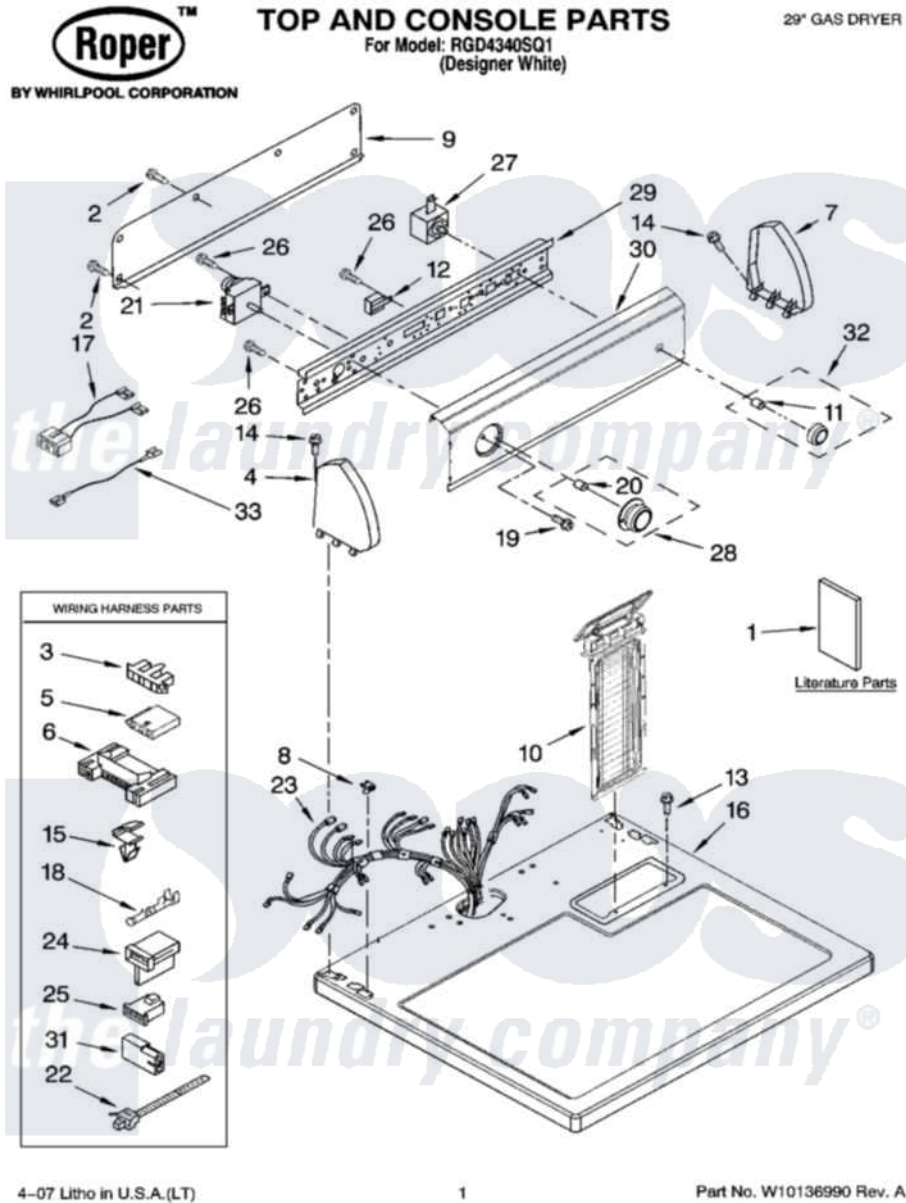

Whirlpool RGD4340SQ1 01 - TOP AND CONSOLE PARTS

4-07 Litho in U.S.A.(LT)

1

Part No. W10136990 Rev. A

Whirlpool [Residential Whirlpool RGD4340SQ1 Dryer Parts](#) Parts Diagram 01 - TOP AND CONSOLE PARTS
 Click on the part number to view part

Item	Original Part Number	Replaced By	Status	Part Description
1	8578192		Not Available	Guide, Use & Care
"	8562589		Not Available	Instructions, Installation
"	8576793		Not Available	Wiring Diagram
"	W10043010		Not Available	Sheet, Cycle Feature
"	BLANK		Not Available	Following May Be Purchased DO-IT-YOURSELF REPAIR MANUALS
"	677818		Not Available	Manual, Do-It- Yourself Repair (Dryer)
2	693995			Screw, Hex Head
3	3397269			Connector, Timer
4	8274437	279960		Endcap
5	3936144			Do-It-Yourself Repair Manuals
6	3395683			Receptacle, Multi-Terminal
7	8274434	279960		Endcap
8	357213			Nut, Push-In
9	8274261			Do-It-Yourself Repair Manuals

10	8558467		Screen, Lint
11	8536939		Clip, Knob
12	694419		Mini-Buzzer
13	688983	487240	Screw, For Mtg. Service Capacitor
14	388326		Screw, 8-18 X 1.25
15	3394427		Clip-Harness
16	8557930	8563985	Top
17	3393815	3393812	Wire, Jumper
18	94614		Terminal
19	8533951	3400859	Screw, Grounding
20	688805		Clip, Spring Knob
21	8299764		Timer Assembly, 60 Hz
22	3391249		Cable Tie, Push Mount
23	8299876		Harness, Wiring
24	3403499		Connector, 2-Postion
25	3403498		Connector, 3-Position
26	8533971	90767	Screw, 8A X 3/8 HeX Washer Head Tapping
27	3977456		Switch, Push-To-Start
28	8538953		Timer Knob Assembly
29	8271418		Bracket, Control
30	8579655		Panel, Control
31	717252		Receptacle, Terminal
32	8538959		Knob, Push-To-Start
33	3393814	Not Available	Wire, Jumper (Black)