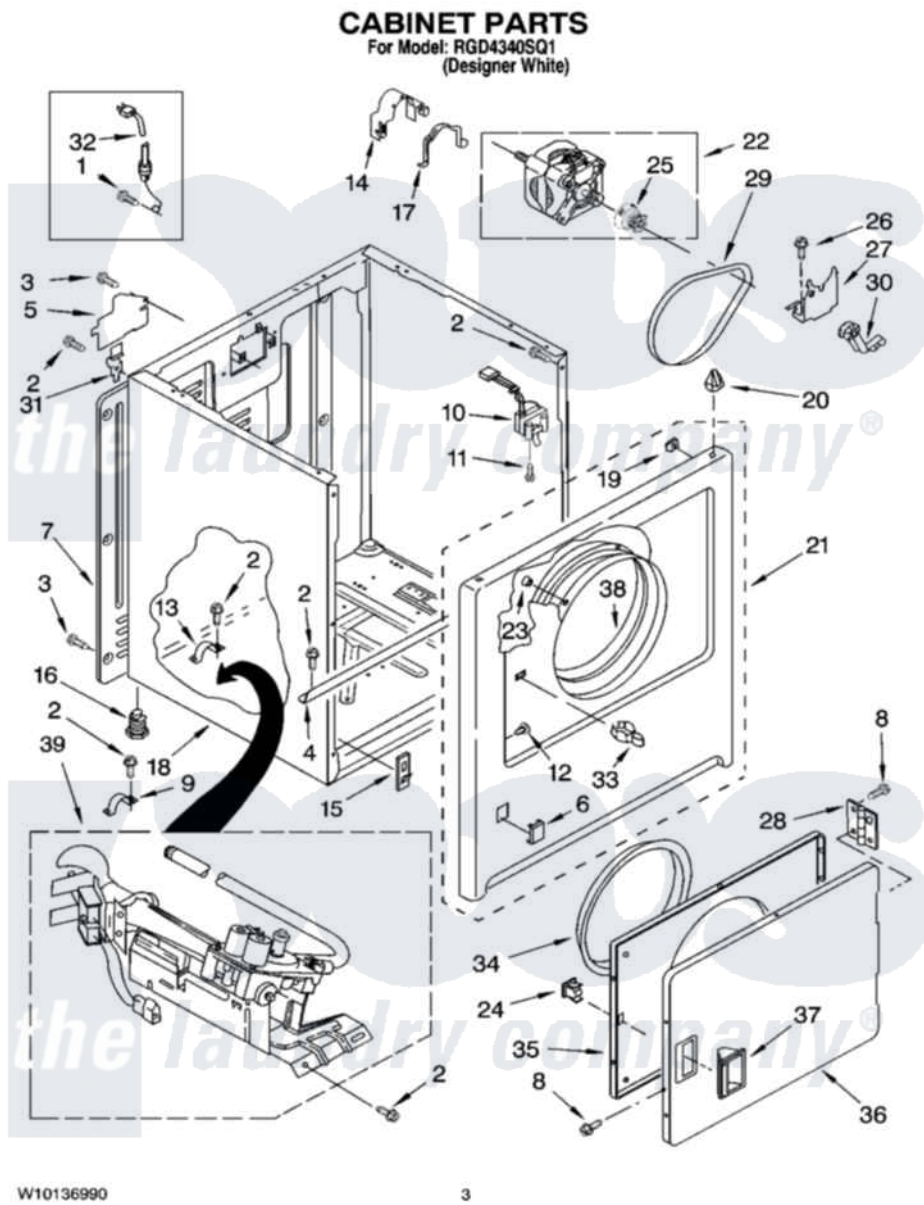

# Whirlpool RGD4340SQ1 02 - CABINET PARTS

Whirlpool Residential Whirlpool RGD4340SQ1 Dryer Parts Parts Diagram 02 - CABINET PARTS  
Click on the part number to view part

Item	Original Part Number	Replaced By	Status	Part Description
1	697776	<a href="#">4331106</a>		Screw, No.10-32 X 7/16
2	343641	<a href="#">681414</a>		Screw, 10AB X 1/2
3	<a href="#">693995</a>			Screw, Hex Head
4	<a href="#">8541400</a>			Bracket, Cabinet
5	<a href="#">3396795</a>			Cover, Terminal Block
6	<a href="#">3394975</a>			Plug, Front Panel
7	3396807	<a href="#">280040</a>		Panel-Rear
8	342055	<a href="#">488627</a>		Screw
9	<a href="#">3980175</a>			Clamp, Elbow
10	3406104	<a href="#">3406105</a>		Door Switch Assembly
11	697773	<a href="#">3395530</a>		Screw
12	<a href="#">3404413</a>			Plug, Hinge Hole
13	<a href="#">341029</a>			Clamp, Pipe Door Spring
14	<a href="#">3404162</a>			Clamp, Motor
15	<a href="#">3394083</a>			Clip, Front Panel
16	3392100	<a href="#">49621</a>		Feet-Leveling