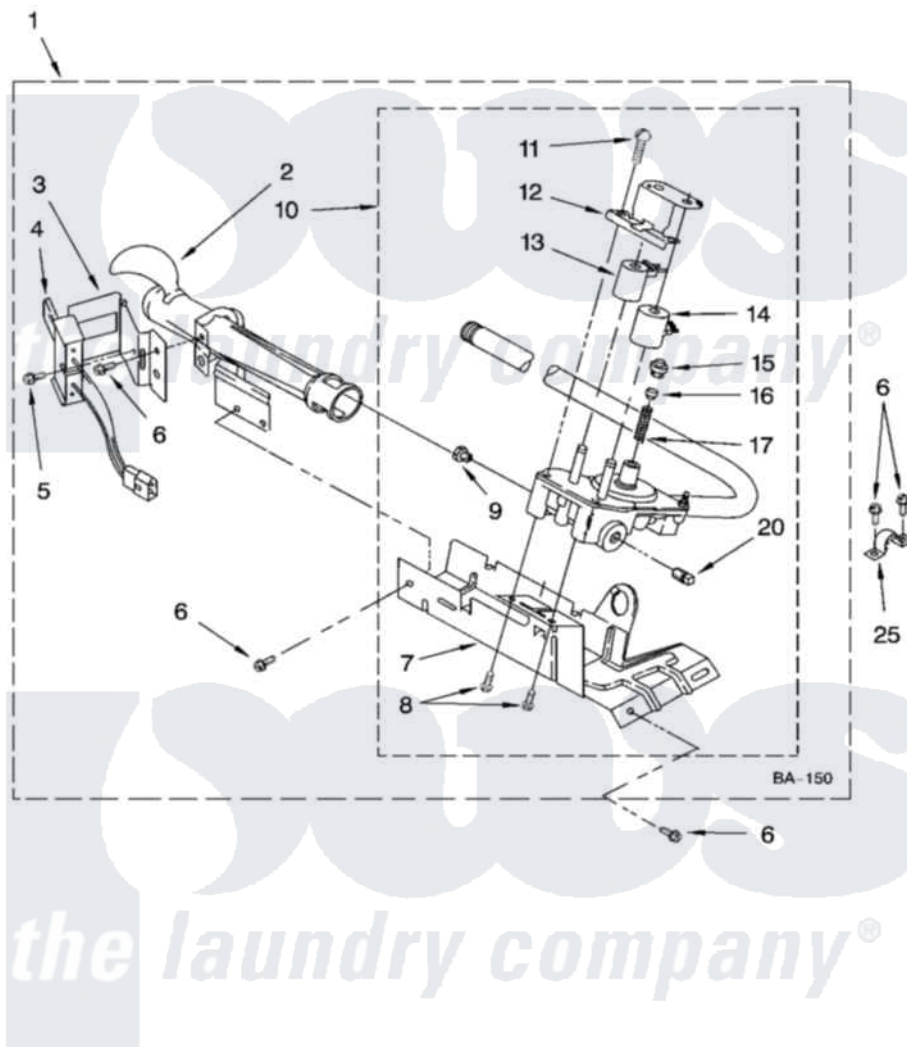

Whirlpool RGD4340SQ1 03 - 8318272 BURNER ASSEMBLY

8318272 BURNER ASSEMBLY

For Model: RGD4340SQ1
(Designer White)

W10136990

5

Whirlpool Residential Whirlpool RGD4340SQ1 Dryer Parts Parts Diagram 03 - 8318272 BURNER ASSEMBLY
Click on the part number to view part

Item	Original Part Number	Replaced By	Status	Part Description
1	8318272	W10465748		Burner-Gas
2	688617	693140		Burner
3	694298			Bracket, Ignitor
4	686590	279311		Ignitor
5	3393909			Screw, 8-32 X 7/8
6	343641	681414		Screw, 10AB X 1/2
7	693986			Base, Burner
8	3387057			Screw, 10-16 X 1/2 Orifice, Burner
9	234826			Orifice, Burner Type 1
"	229742			Orifice, Burner
"	234868			Orifice, Burner
10	8318277	W10337269		Valve-Gas
11	694421			Screw, Bracket Mounting
12	694538			Bracket, Shunt
13	694540			Coil, 60 Hz
14	694539			Coil, 60 Hz